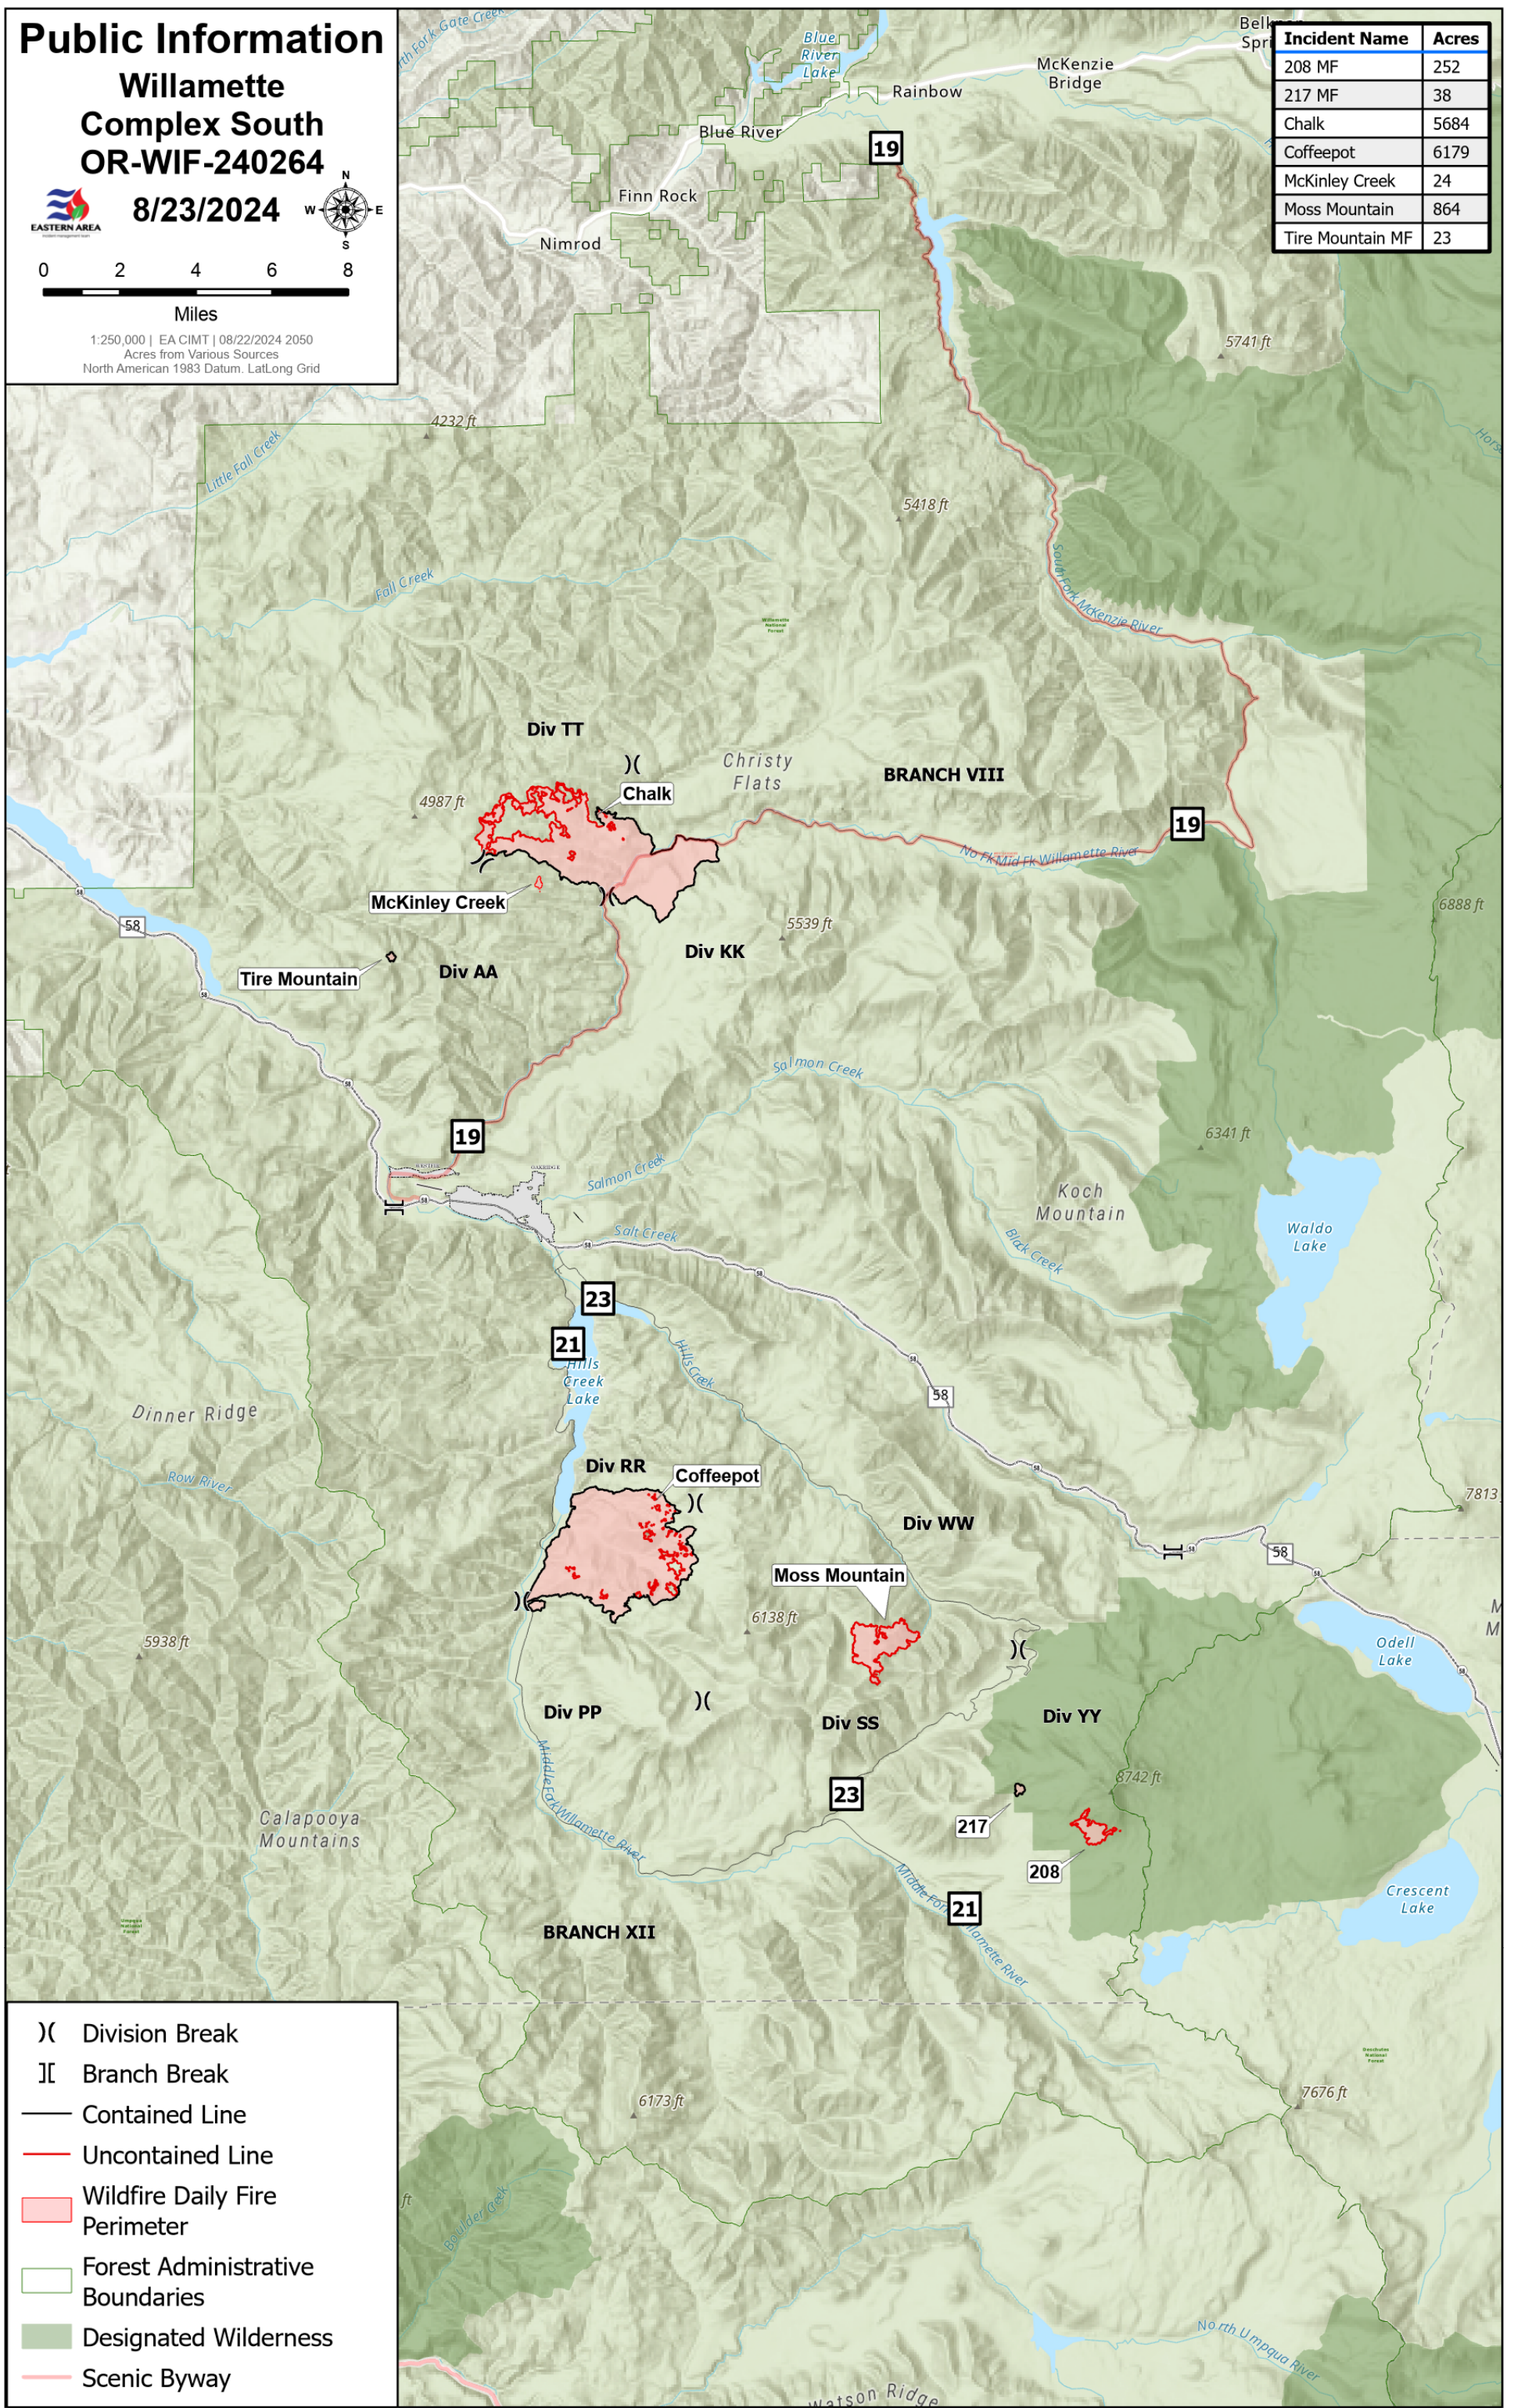

Public Information

Willamette Complex South OR-WIF-240264

8/23/2024

Miles

1:250,000 | EA CIMT | 08/22/2024 2050
Acres from Various Sources
North American 1983 Datum, LatLong Grid

Incident Name	Acres
208 MF	252
217 MF	38
Chalk	5684
Coffeepot	6179
McKinley Creek	24
Moss Mountain	864
Tire Mountain MF	23

- (X) Division Break
- [] Branch Break
- Contained Line
- Uncontained Line
- Wildfire Daily Fire Perimeter
- Forest Administrative Boundaries
- Designated Wilderness
- Scenic Byway