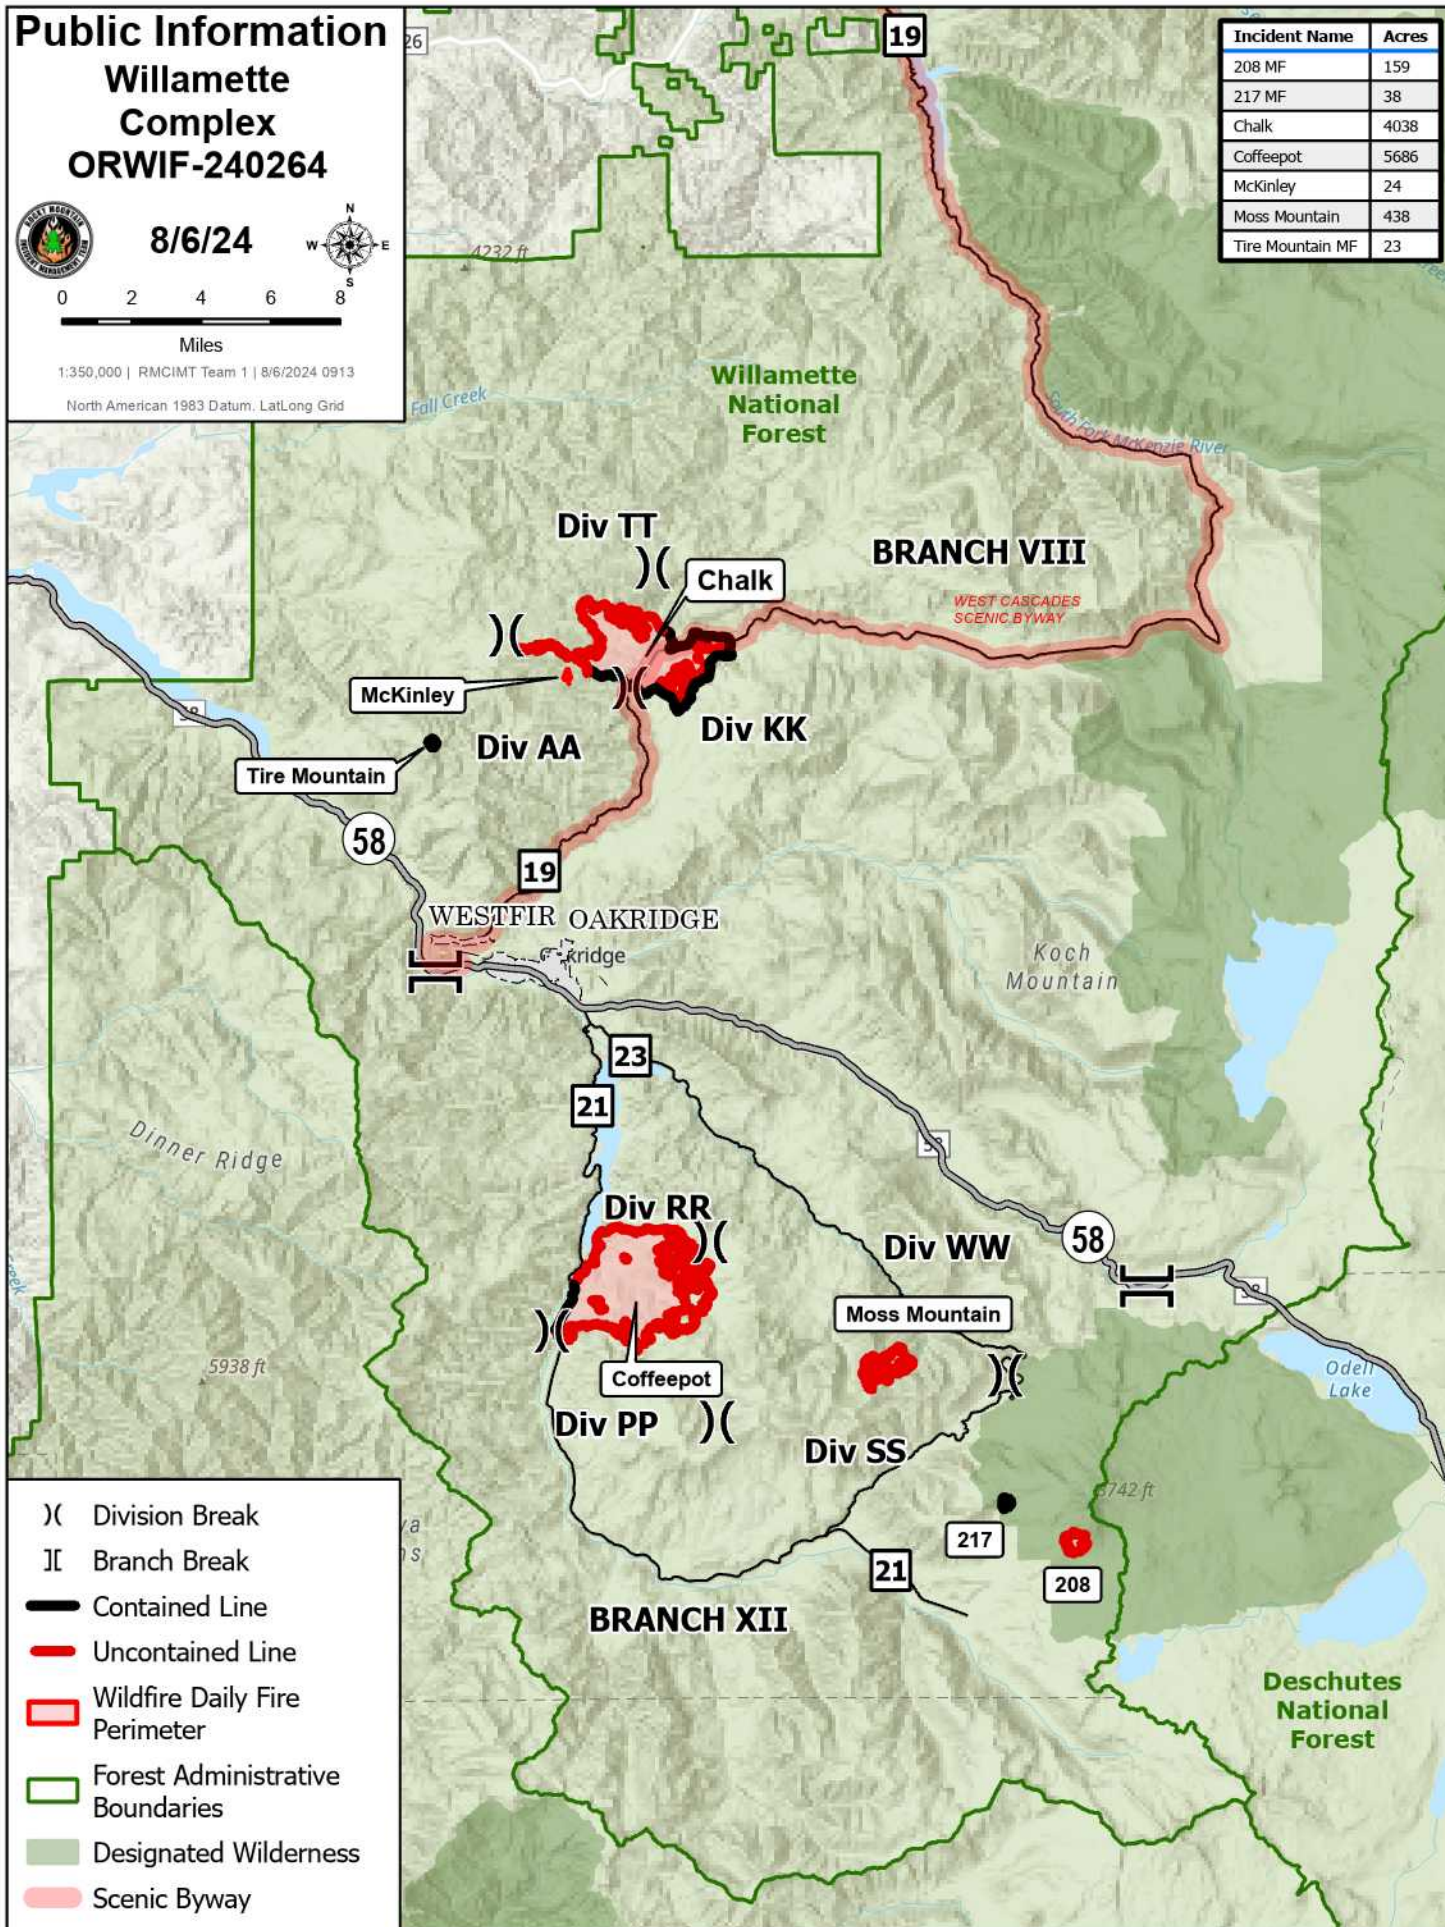

Public Information
Willamette Complex
ORWIF-240264

8/6/24

0 2 4 6 8
Miles

1:350,000 | RMCIMT Team 1 | 8/6/2024 0913

North American 1983 Datum, LatLong Grid

Incident Name	Acres
208 MF	159
217 MF	38
Chalk	4038
Coffeepot	5686
McKinley	24
Moss Mountain	438
Tire Mountain MF	23

- (X) Division Break
- || Branch Break
- Contained Line
- Uncontained Line
- ▭ Wildfire Daily Fire Perimeter
- ▭ Forest Administrative Boundaries
- ▭ Designated Wilderness
- ▭ Scenic Byway