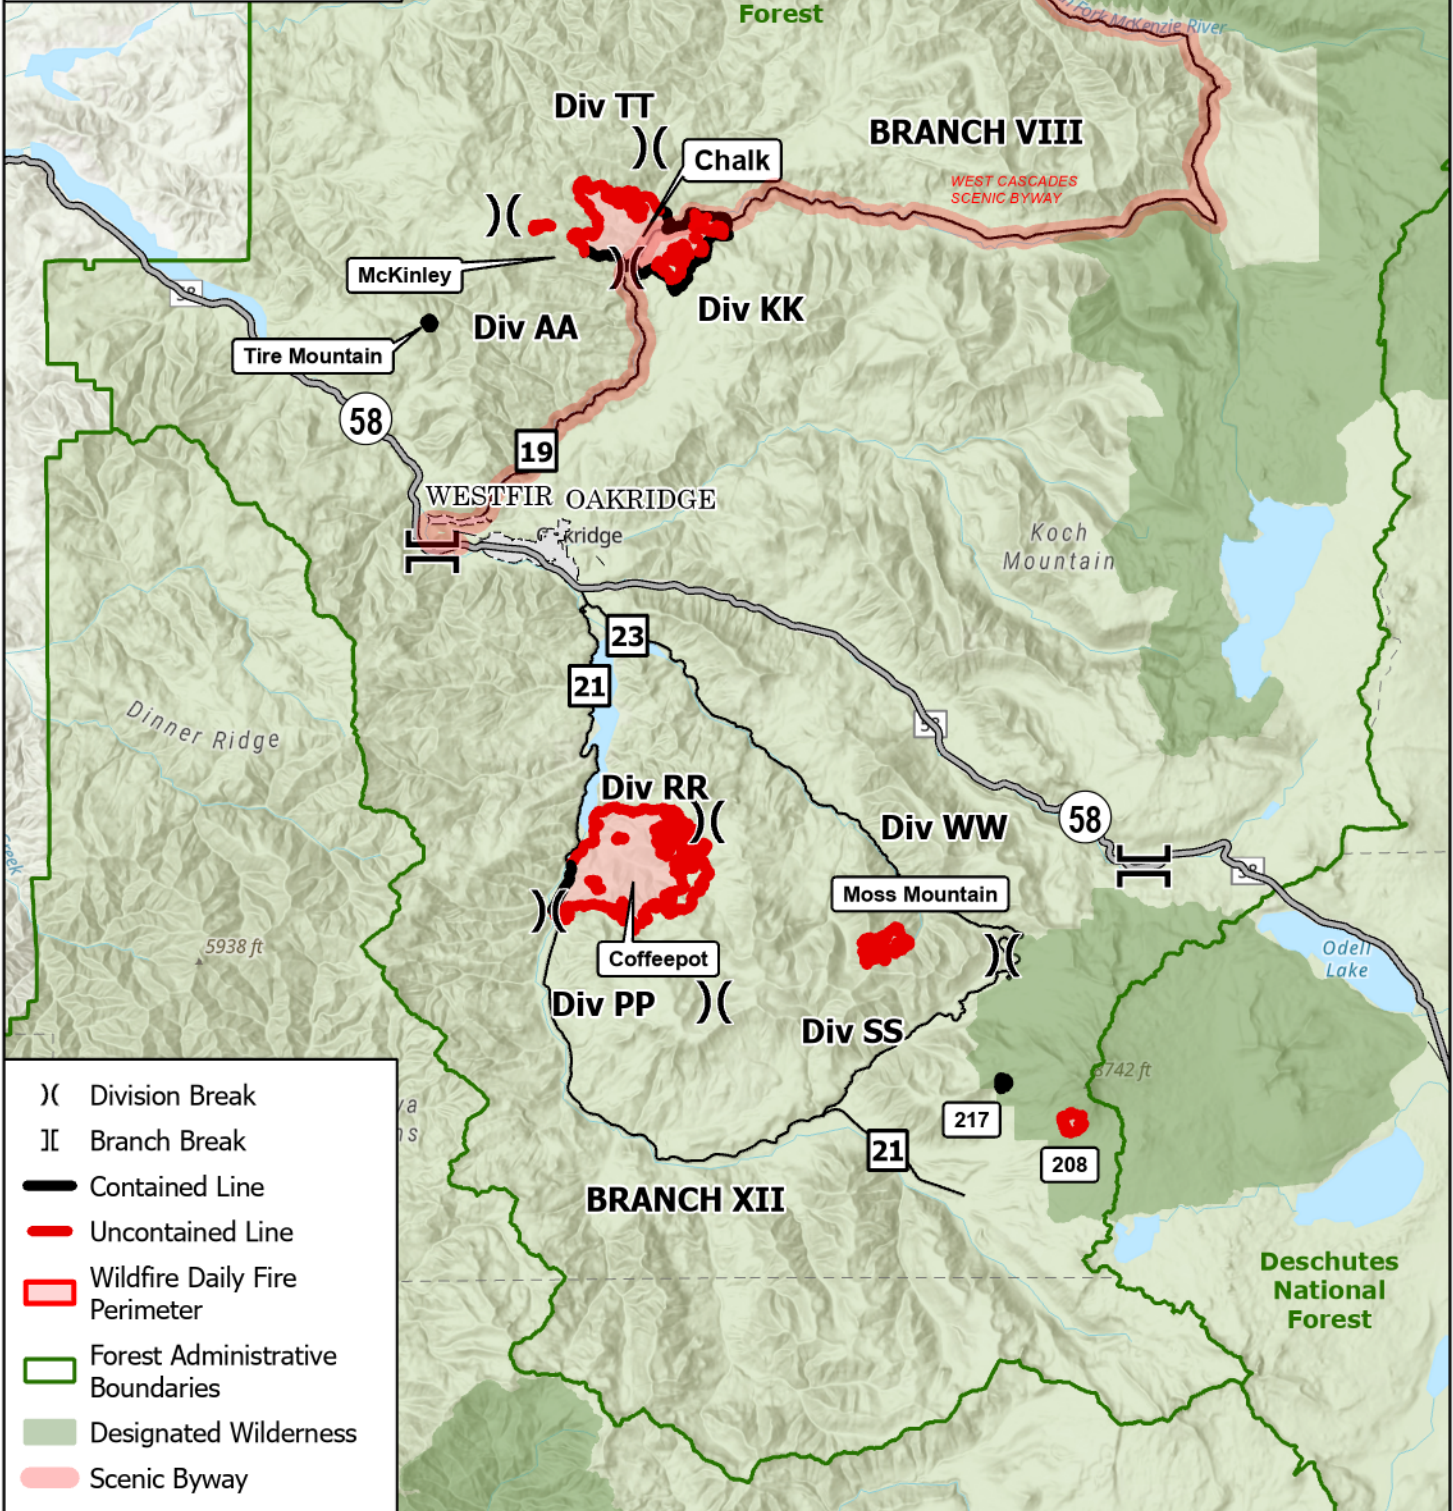

Public Information
Willamette Complex
ORWIF-240264

8/05/24

0 2 4 6 8
Miles

1:350,000 | RMCIMT Team 1 | 8/5/2024 0947

North American 1983 Datum, LatLong Grid

Incident Name	Acres
208 MF	157
217 MF	38
Chalk	3928
Coffeepot	5559
Moss Mountain	390
Tire Mountain MF	23

- () Division Break
- || Branch Break
- Contained Line
- Uncontained Line
- ▭ Wildfire Daily Fire Perimeter
- ▭ Forest Administrative Boundaries
- ▭ Designated Wilderness
- ▭ Scenic Byway