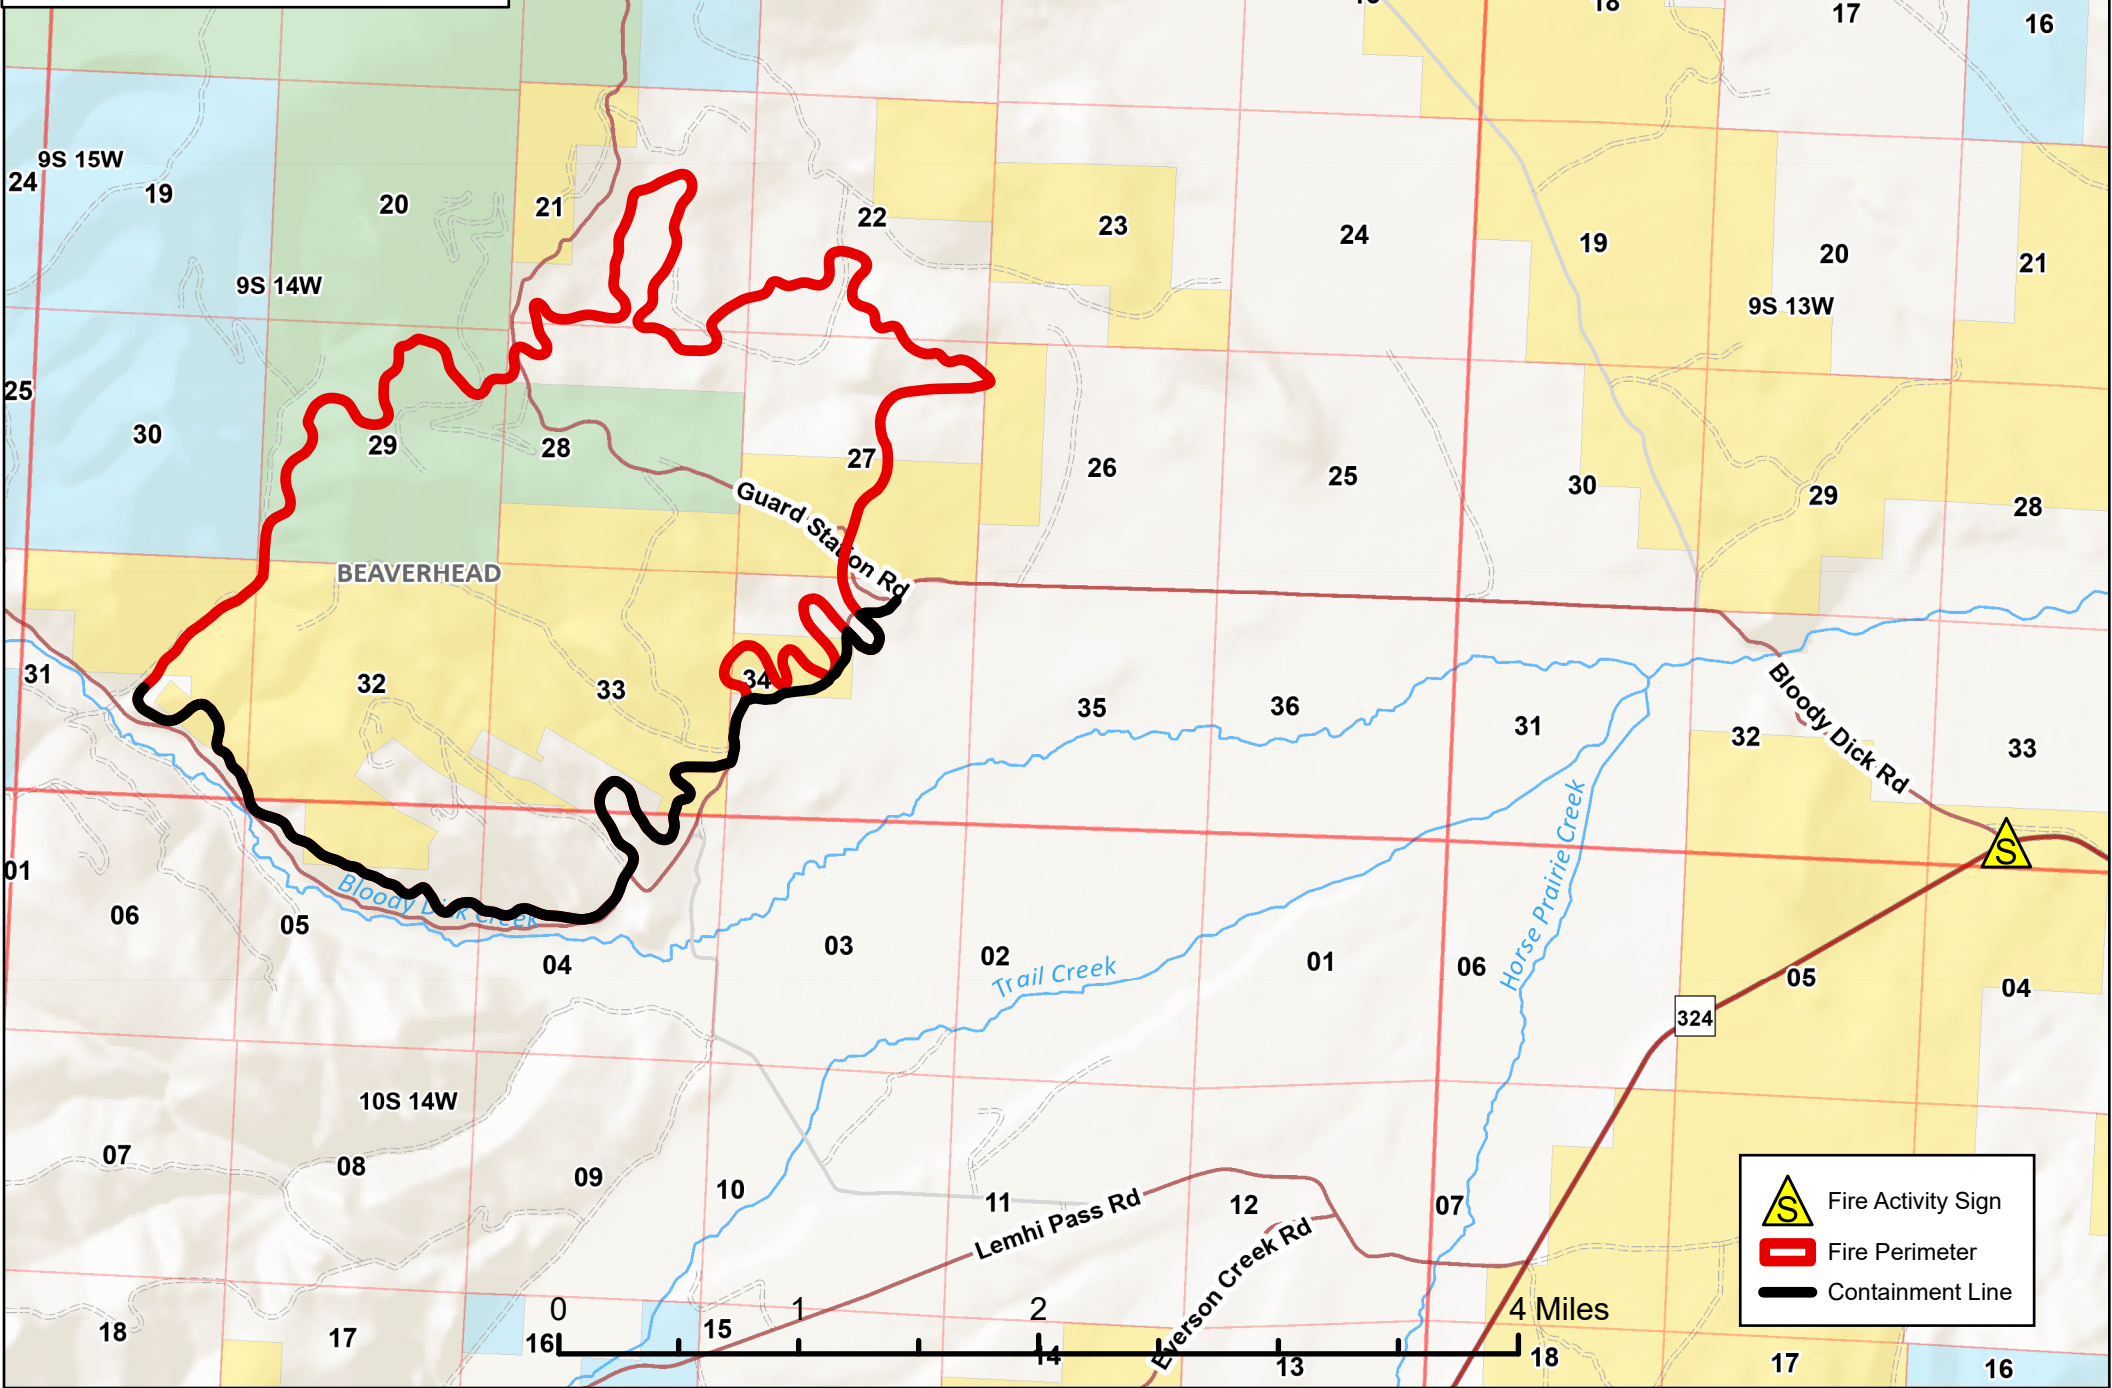

Public Information Map

Big Hollow Fire

3,415 acres on 08/28/2024

-  Fire Activity Sign
-  Fire Perimeter
-  Containment Line