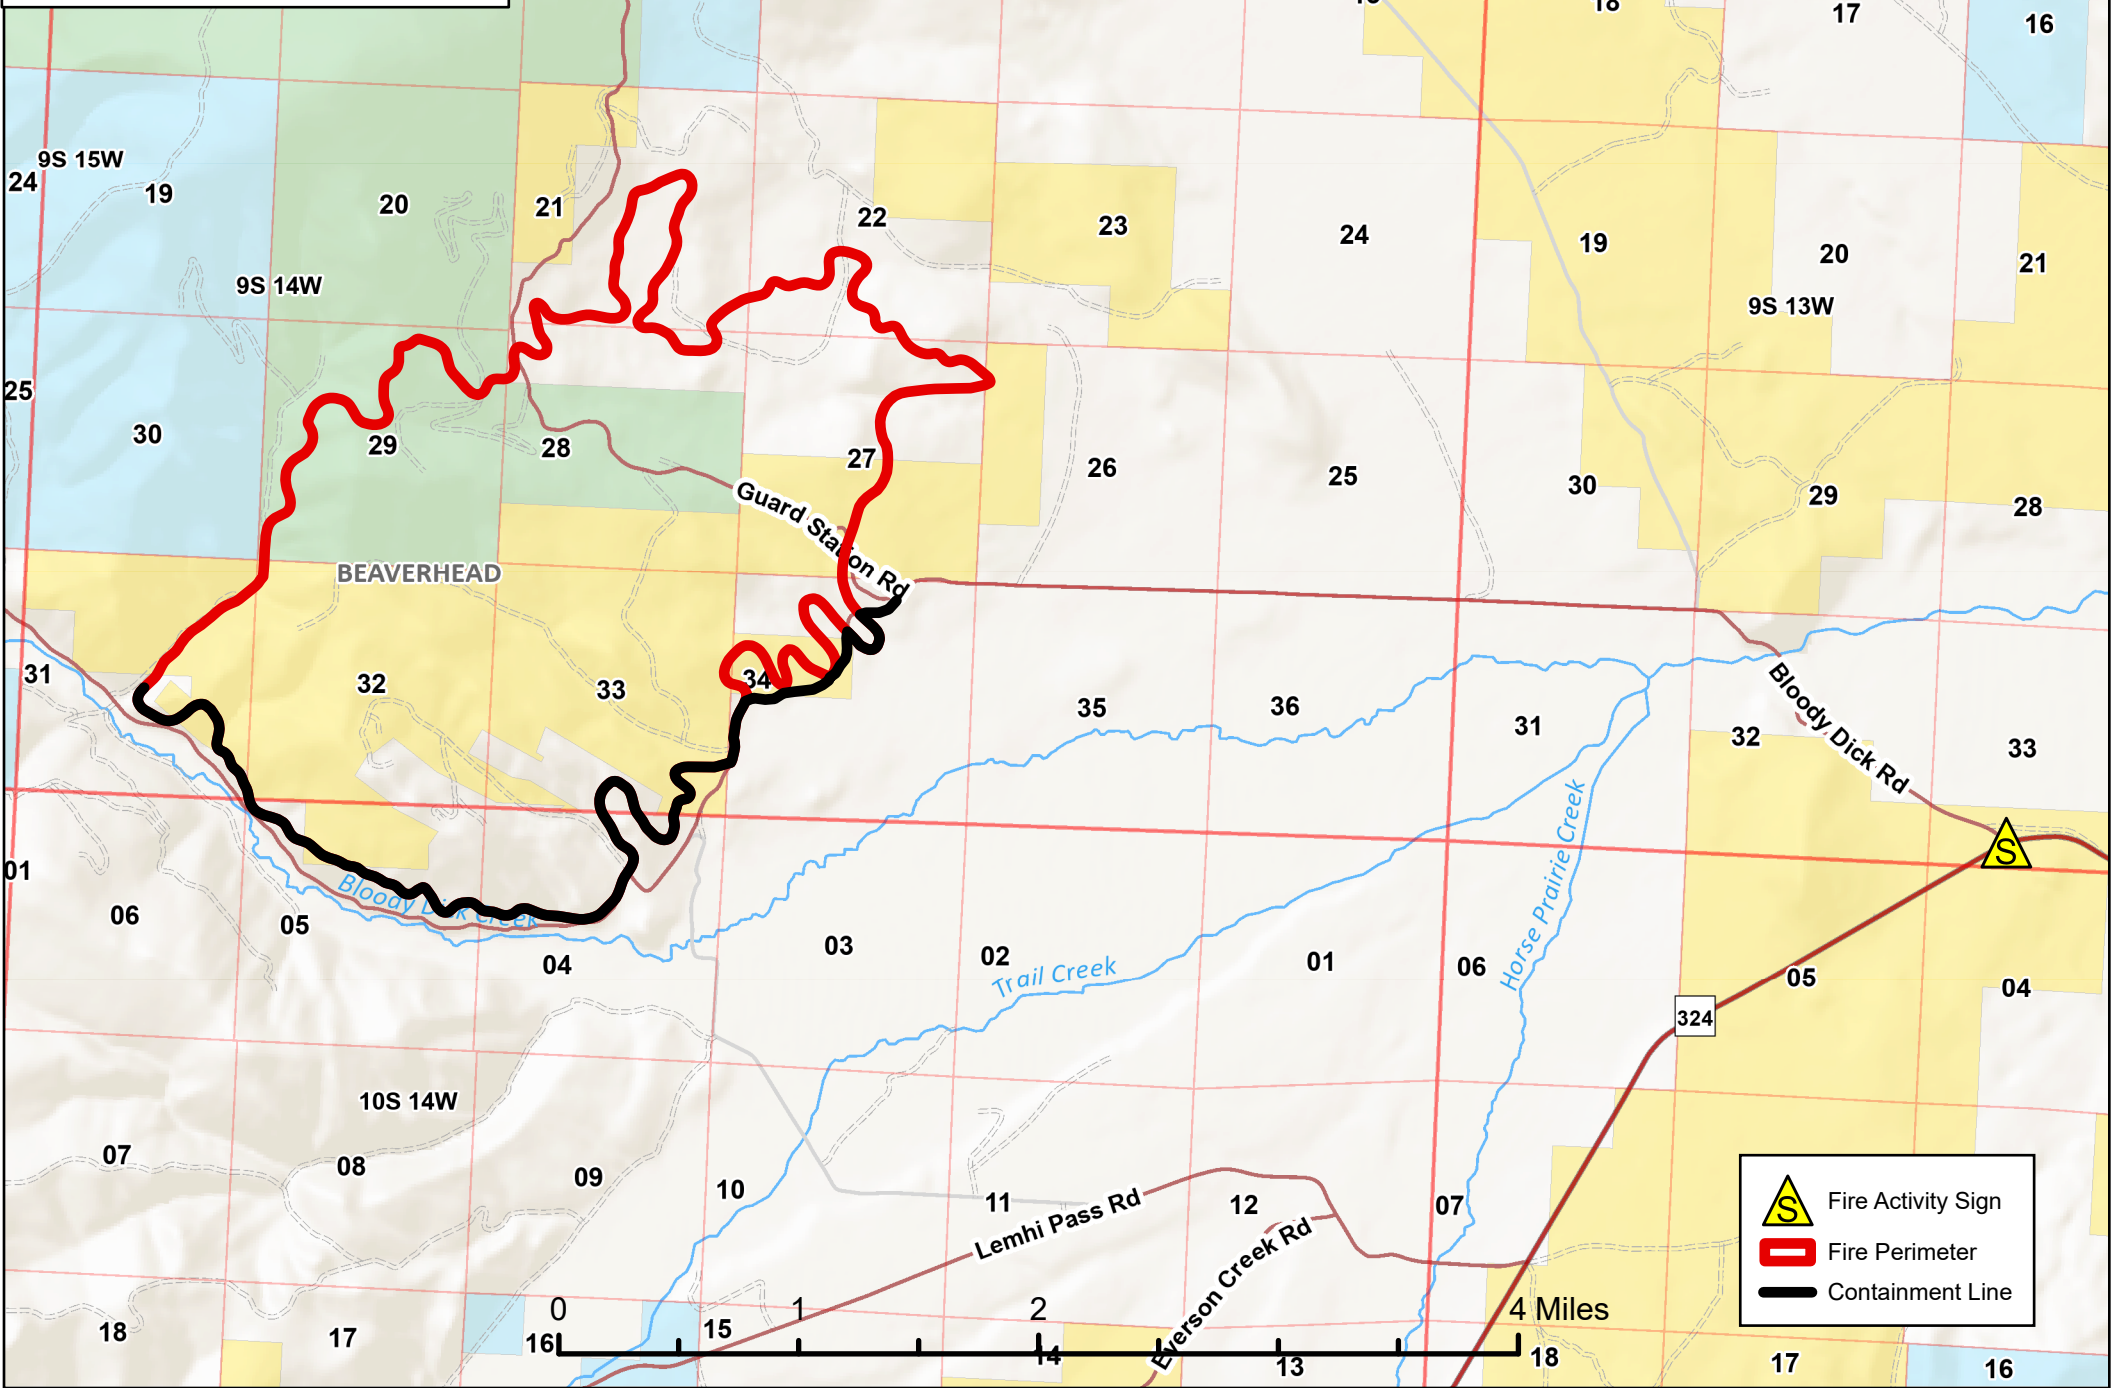

Public Information Map

Big Hollow Fire

3,415 acres on 08/27/2024

	Fire Activity Sign
	Fire Perimeter
	Containment Line