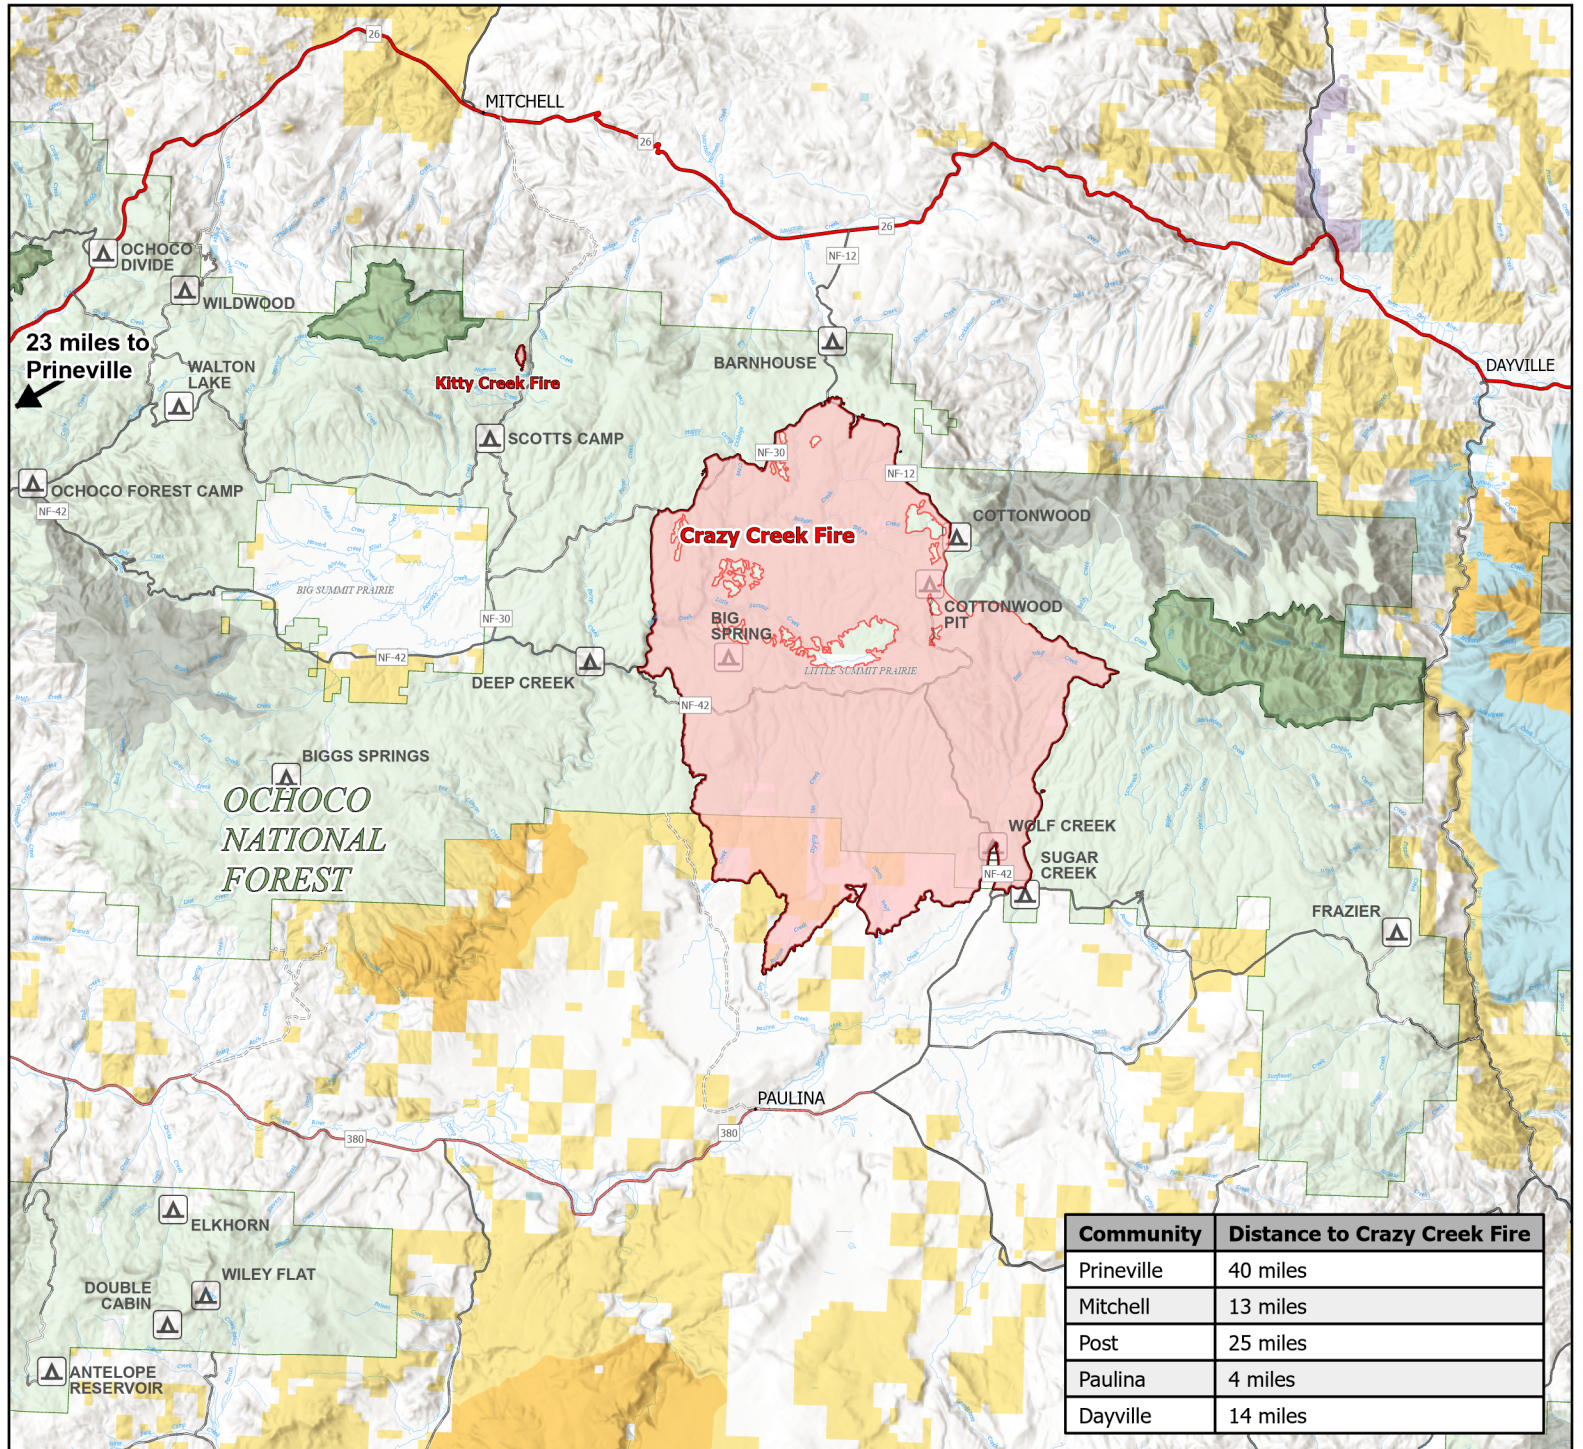

Public Information

8/21/2024 Day
 Crazy Creek
 OR-OCF-000501
 86,963 acres at 8/19/2024 2259 PDT

Kitty Creek
 OR-OCF-000498
 73 acres at 8/19/2024 2259 PDT

- Fire Perimeter
- Contained Fire Edge
- Forest Service Land
- Administrative FS Boundary
- FS Wilderness Boundary
- Bureau of Land Management Lands
- National Park Service Lands
- State Lands
- USFS Wilderness
- USFS Roadless Areas
- Bureau of Land Management WSA
- Campground

0 1 2 4 6 8

Miles

1:370,528 | 8/20/2024 | 2026
 Acres interpreted by mixed methods
 North American 1983 Datum, Lat/Long
 Grid

Community	Distance to Crazy Creek Fire
Prineville	40 miles
Mitchell	13 miles
Post	25 miles
Paulina	4 miles
Dayville	14 miles