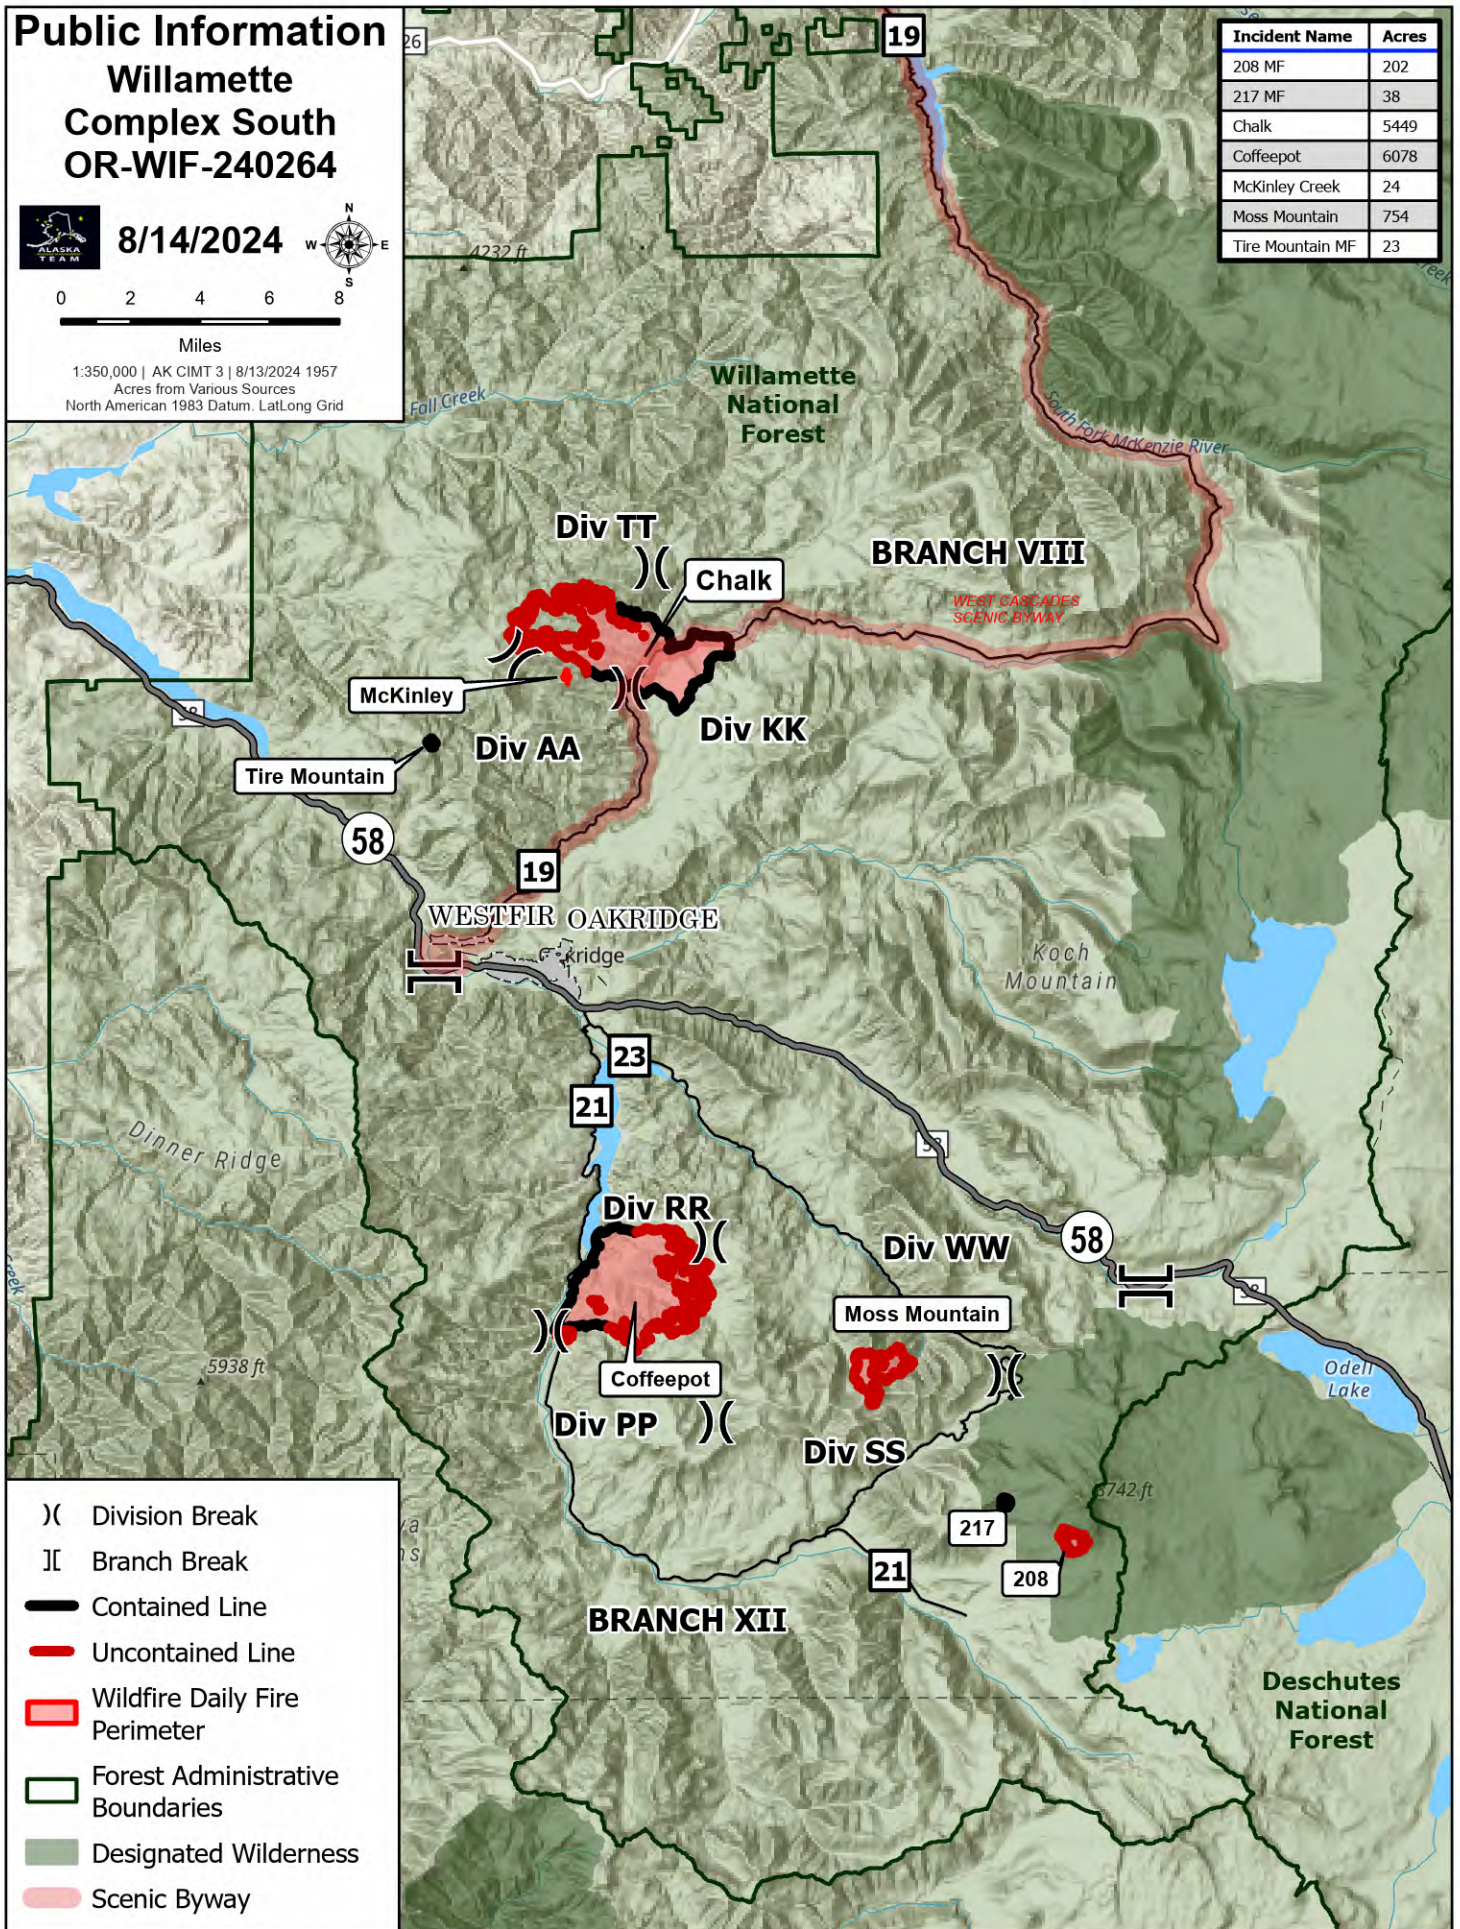

Public Information
Willamette
Complex South
OR-WIF-240264

8/14/2024

0 2 4 6 8
Miles

1:350,000 | AK CIMT 3 | 8/13/2024 1957
 Acres from Various Sources
 North American 1983 Datum, LatLong Grid

Incident Name	Acres
208 MF	202
217 MF	38
Chalk	5449
Coffeepot	6078
McKinley Creek	24
Moss Mountain	754
Tire Mountain MF	23

-) (Division Break
- || Branch Break
- Contained Line
- Uncontained Line
- Wildfire Daily Fire Perimeter
- Forest Administrative Boundaries
- Designated Wilderness
- Scenic Byway