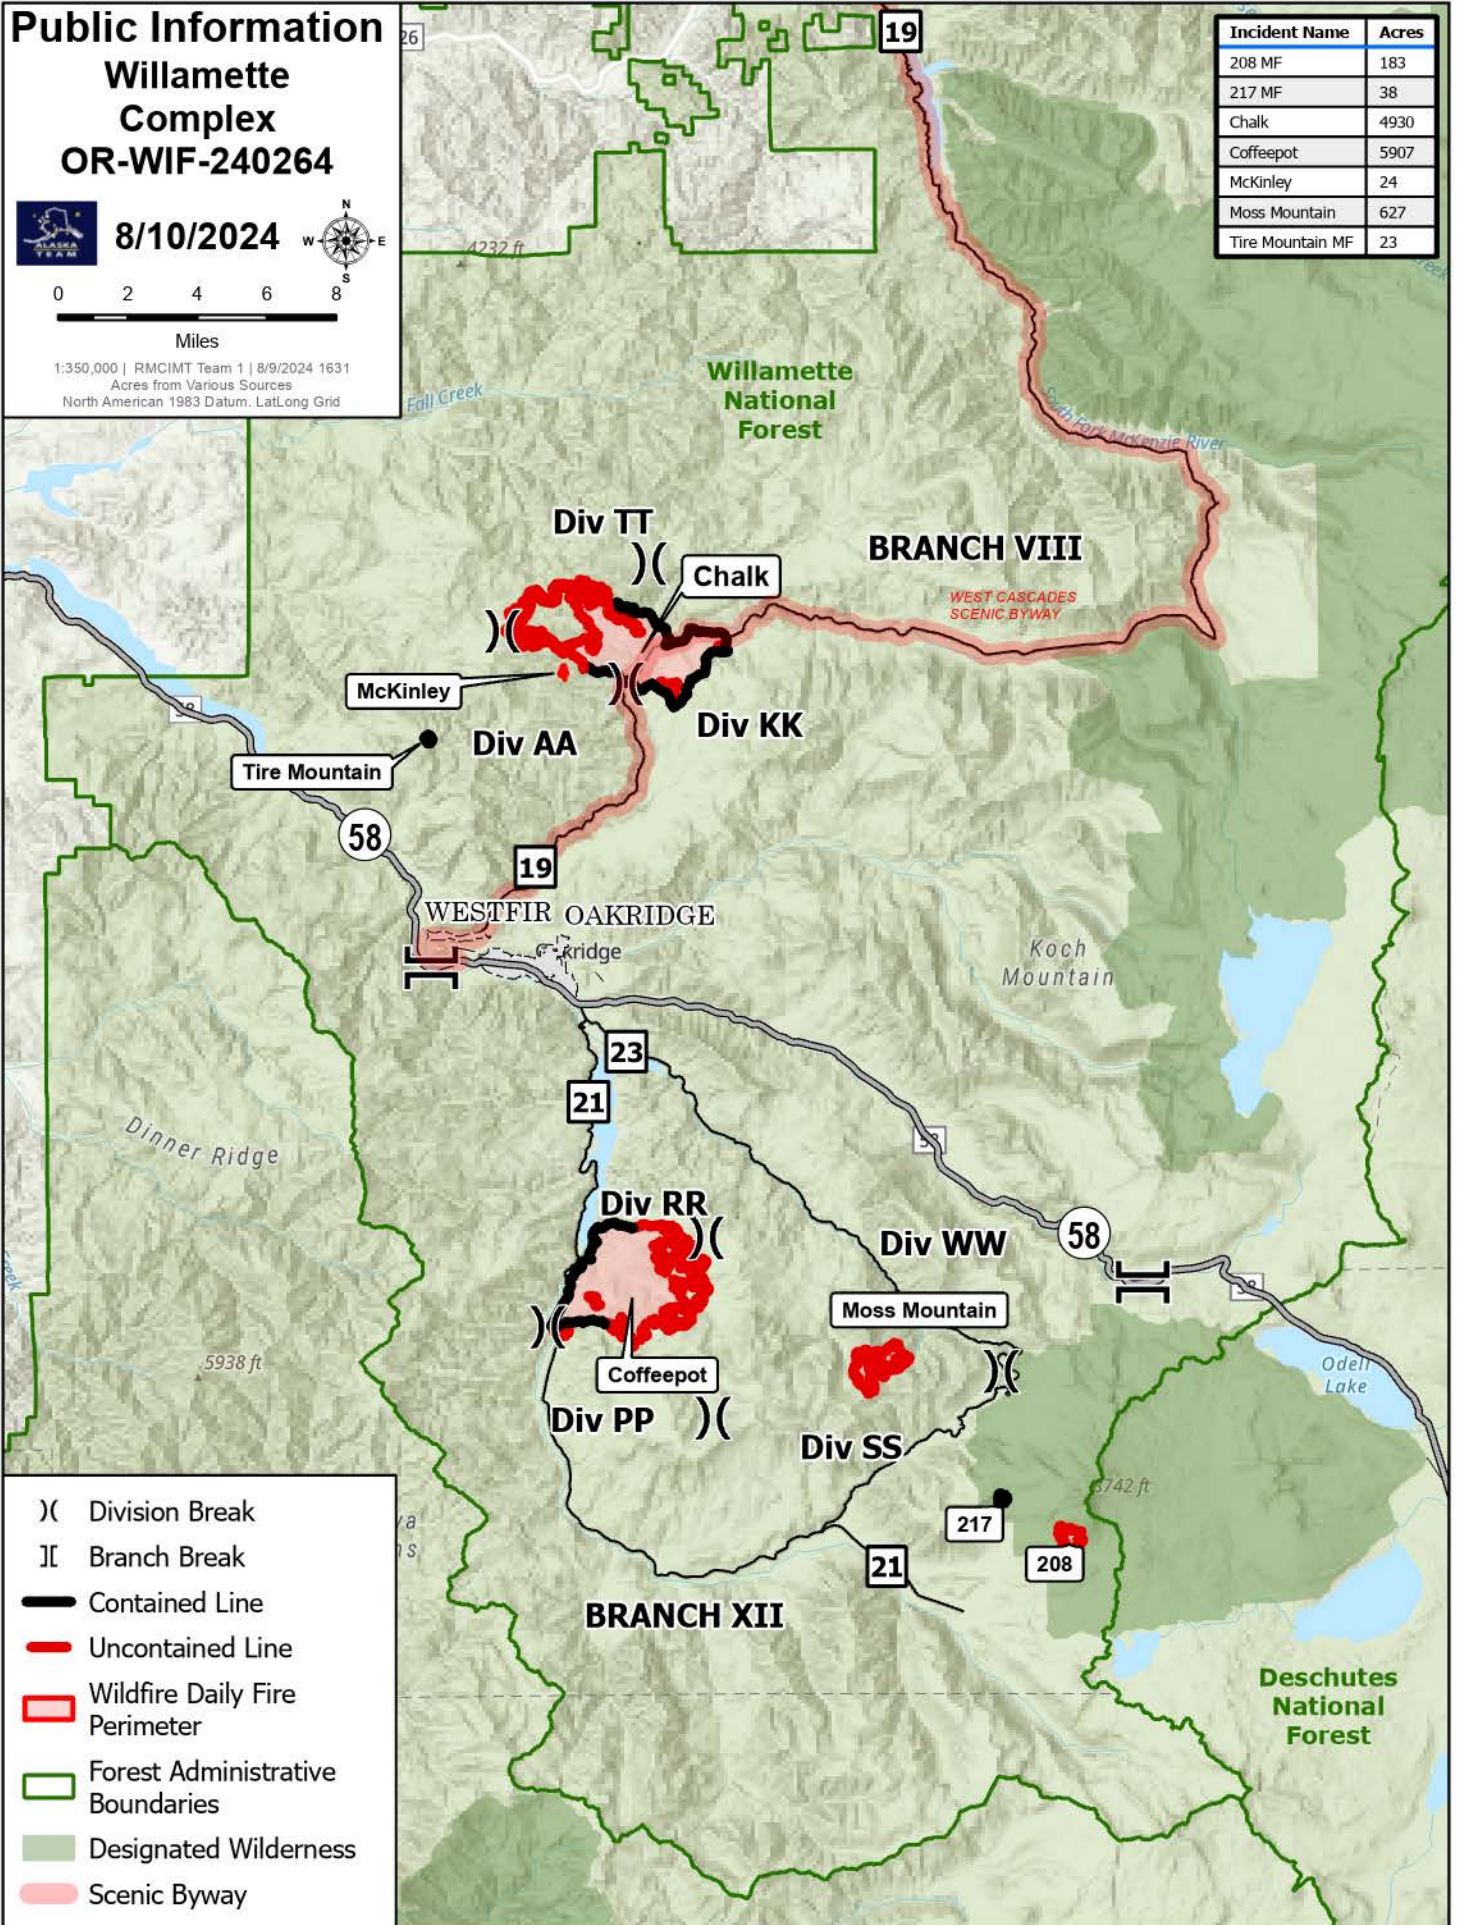

Public Information
Willamette
Complex
OR-WIF-240264

8/10/2024

0 2 4 6 8
Miles

1:350,000 | RMCIMT Team 1 | 8/9/2024 1631
 Acres from Various Sources
 North American 1983 Datum, LatLong Grid

Incident Name	Acres
208 MF	183
217 MF	38
Chalk	4930
Coffeepot	5907
McKinley	24
Moss Mountain	627
Tire Mountain MF	23

-) (Division Break
- || Branch Break
- Contained Line
- Uncontained Line
- ▭ Wildfire Daily Fire Perimeter
- ▭ Forest Administrative Boundaries
- ▭ Designated Wilderness
- ▭ Scenic Byway