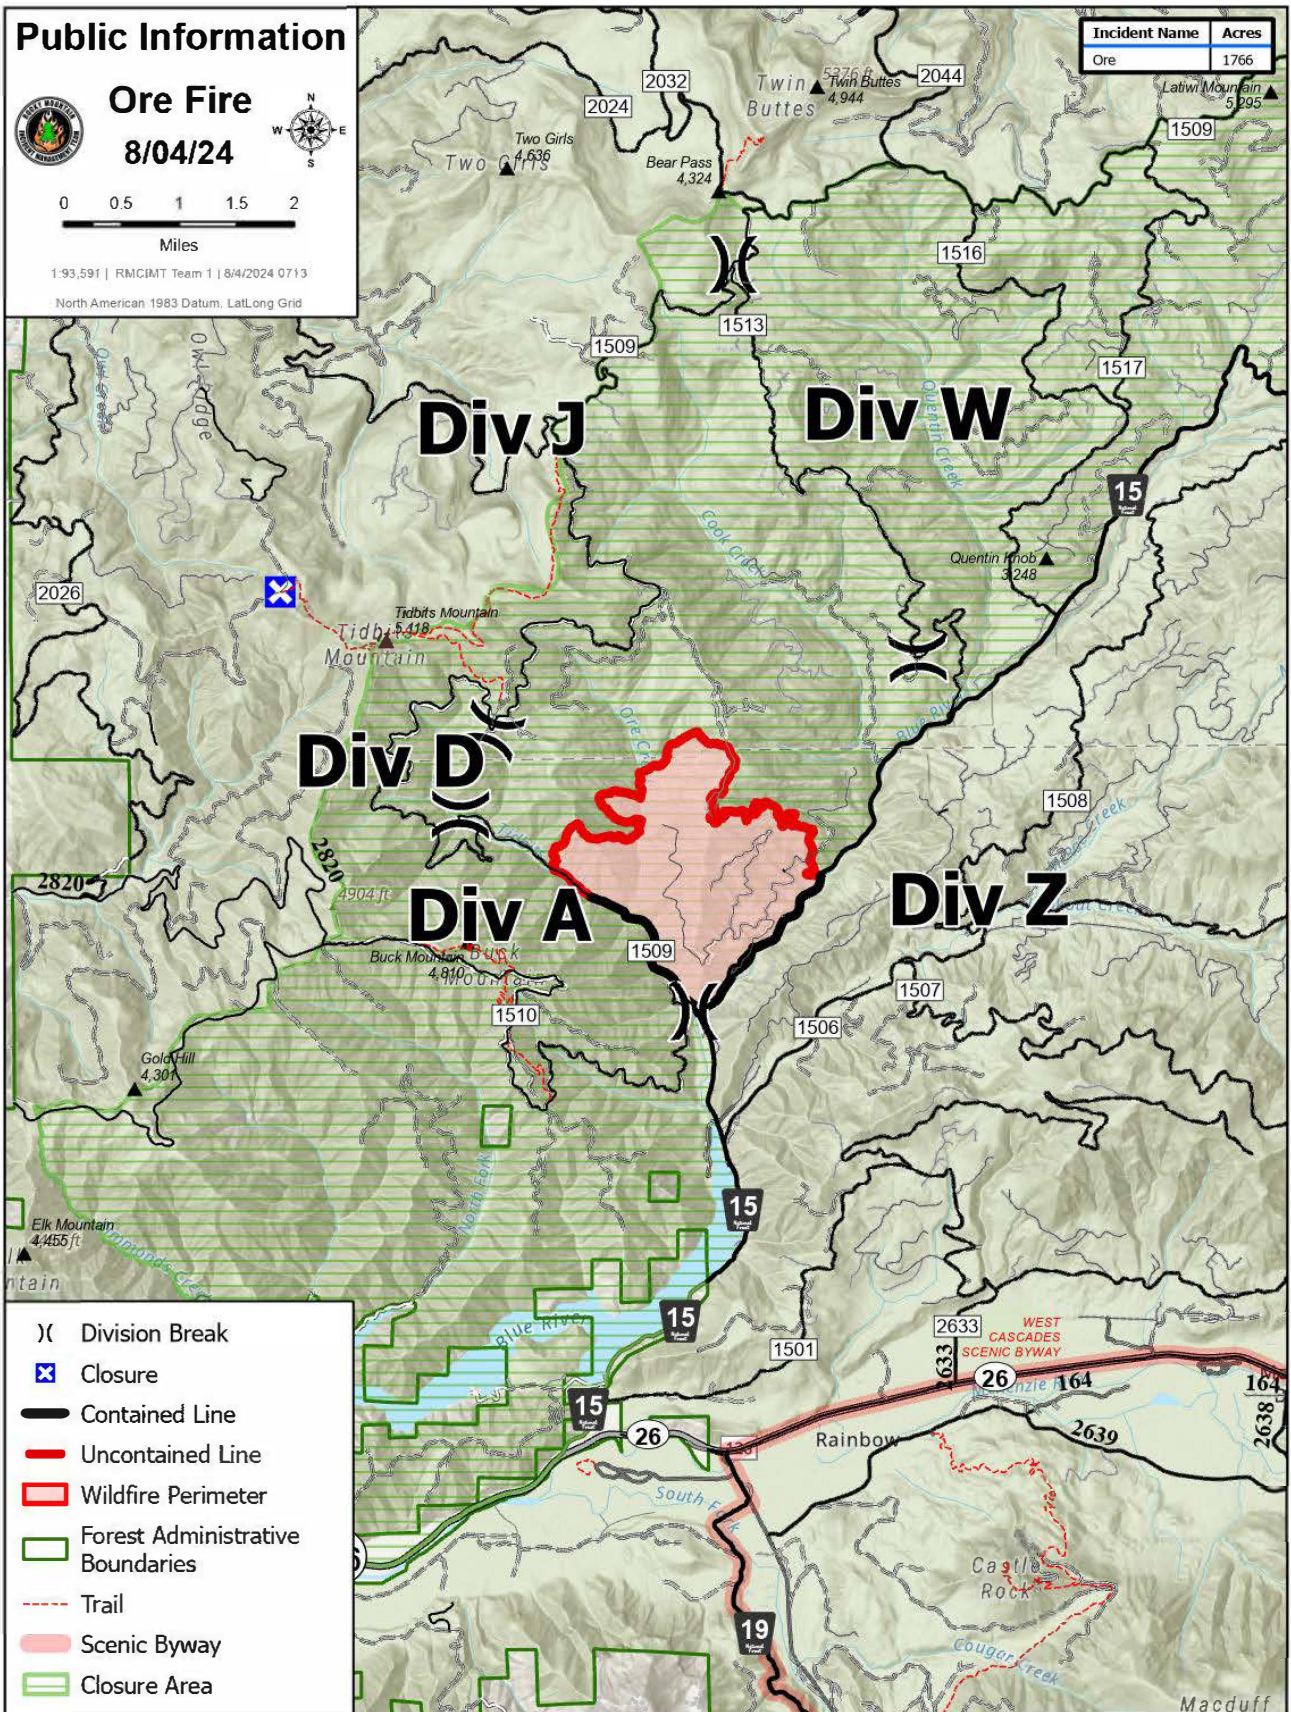

Public Information

Ore Fire

8/04/24

1:93,591 | RMCJMT Team 1 | 8/4/2024 0713
North American 1983 Datum, Lat/Long Grid

Incident Name	Acres
Ore	1766

- (X) Division Break
- ⊠ Closure
- Contained Line
- Uncontained Line
- ▭ Wildfire Perimeter
- ▭ Forest Administrative Boundaries
- - - Trail
- Scenic Byway
- ▭ Closure Area

Macduff