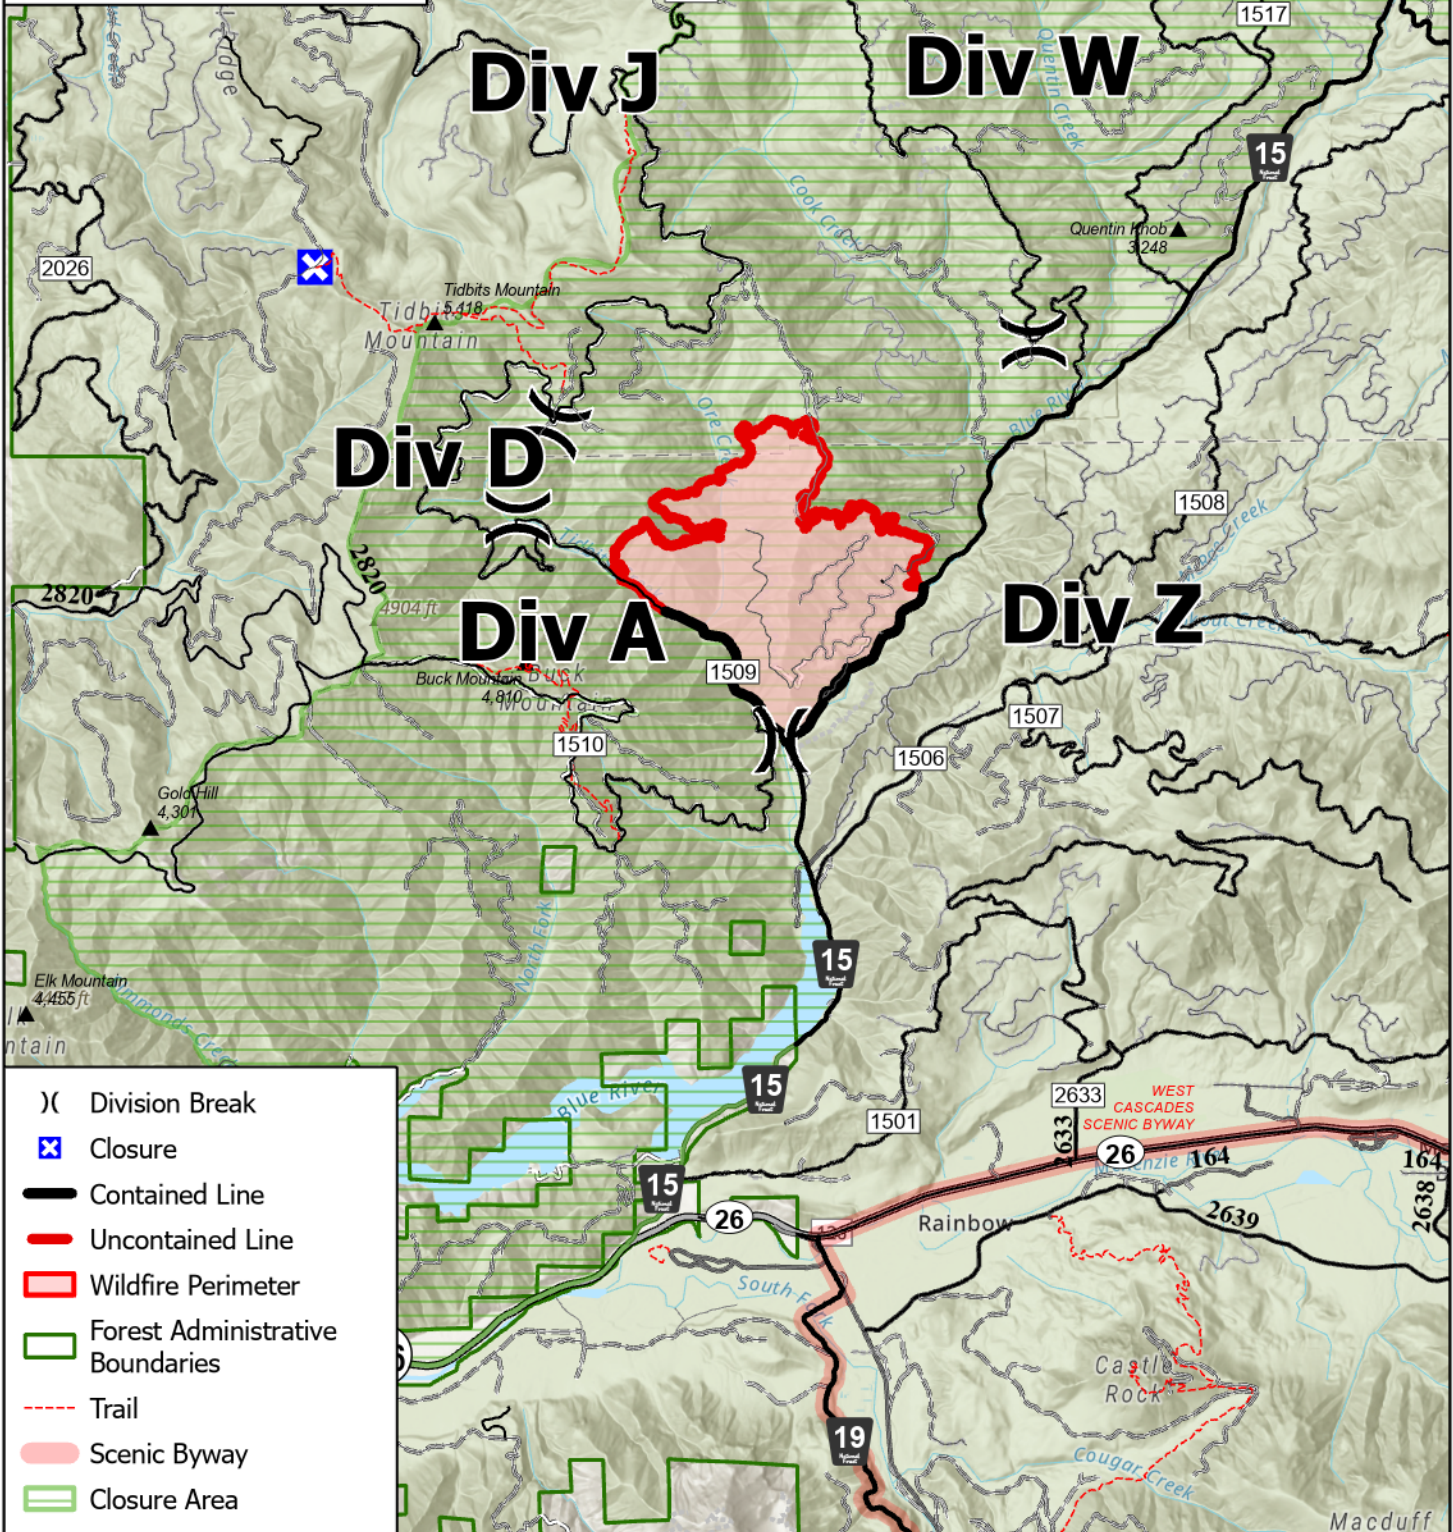

Public Information
Ore Fire
OR-WIF-240195

Incident Name	Acres
Ore	1874

8/05/24

0 0.5 1 1.5 2

Miles

1:93,591 | RMCIMT Team 1 | 8/5/2024 1018

North American 1983 Datum. Lat/Long Grid

- (X) Division Break
- ⊗ Closure
- Contained Line
- - - Uncontained Line
- ▭ Wildfire Perimeter
- ▭ Forest Administrative Boundaries
- - - Trail
- ▭ Scenic Byway
- ▭ Closure Area

Macduff