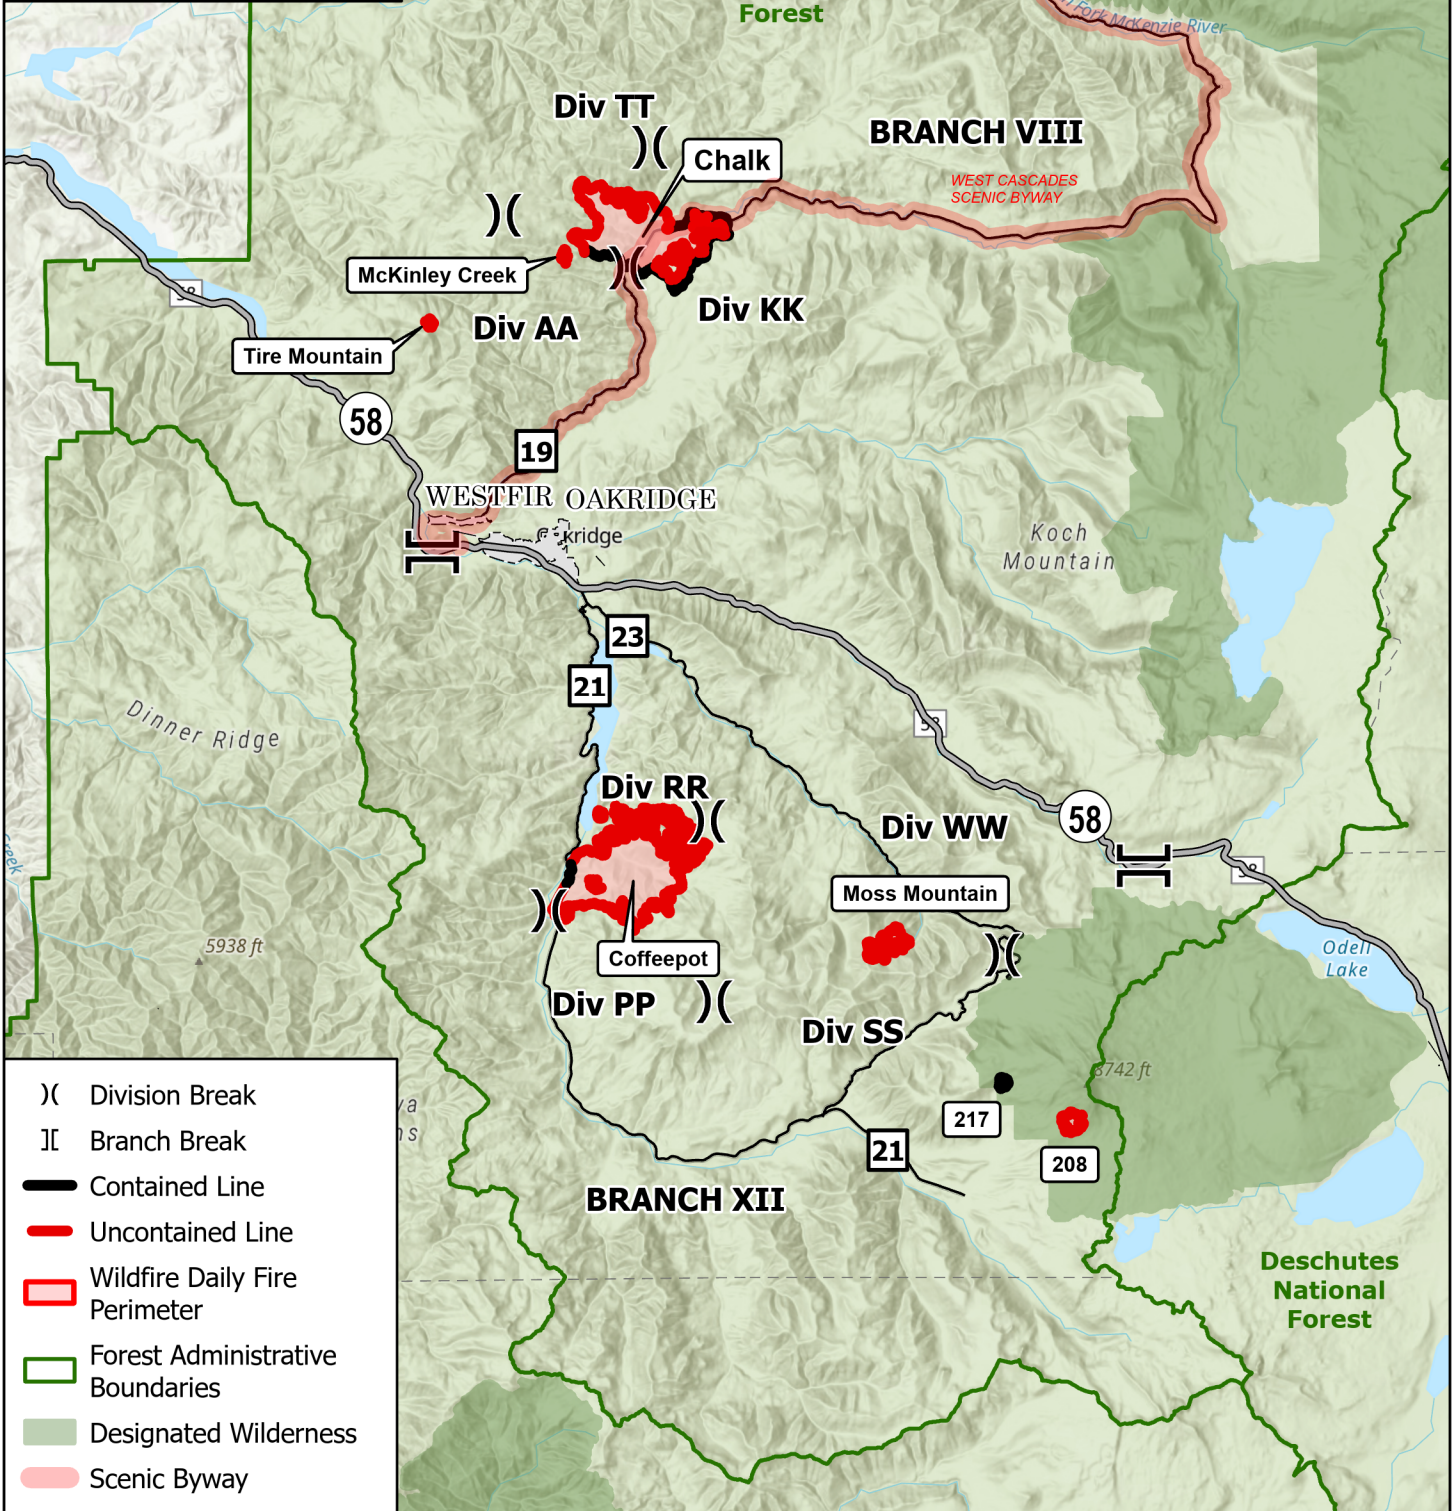

Public Information

Oakridge Lightning Fires 8/03/24

Miles

1:350,000 | RMCIMT Team 1 | 8/3/2024 0731

North American 1983 Datum, LatLong Grid

Incident Name	Acres
208 MF	154
217 MF	38
Chalk	3808
Coffeepot	4327
McKinley Creek	24
Moss Mountain	311
Tire Mountain MF	23

- () Division Break
- || Branch Break
- Contained Line
- Uncontained Line
- ▭ Wildfire Daily Fire Perimeter
- ▭ Forest Administrative Boundaries
- ▭ Designated Wilderness
- ▭ Scenic Byway