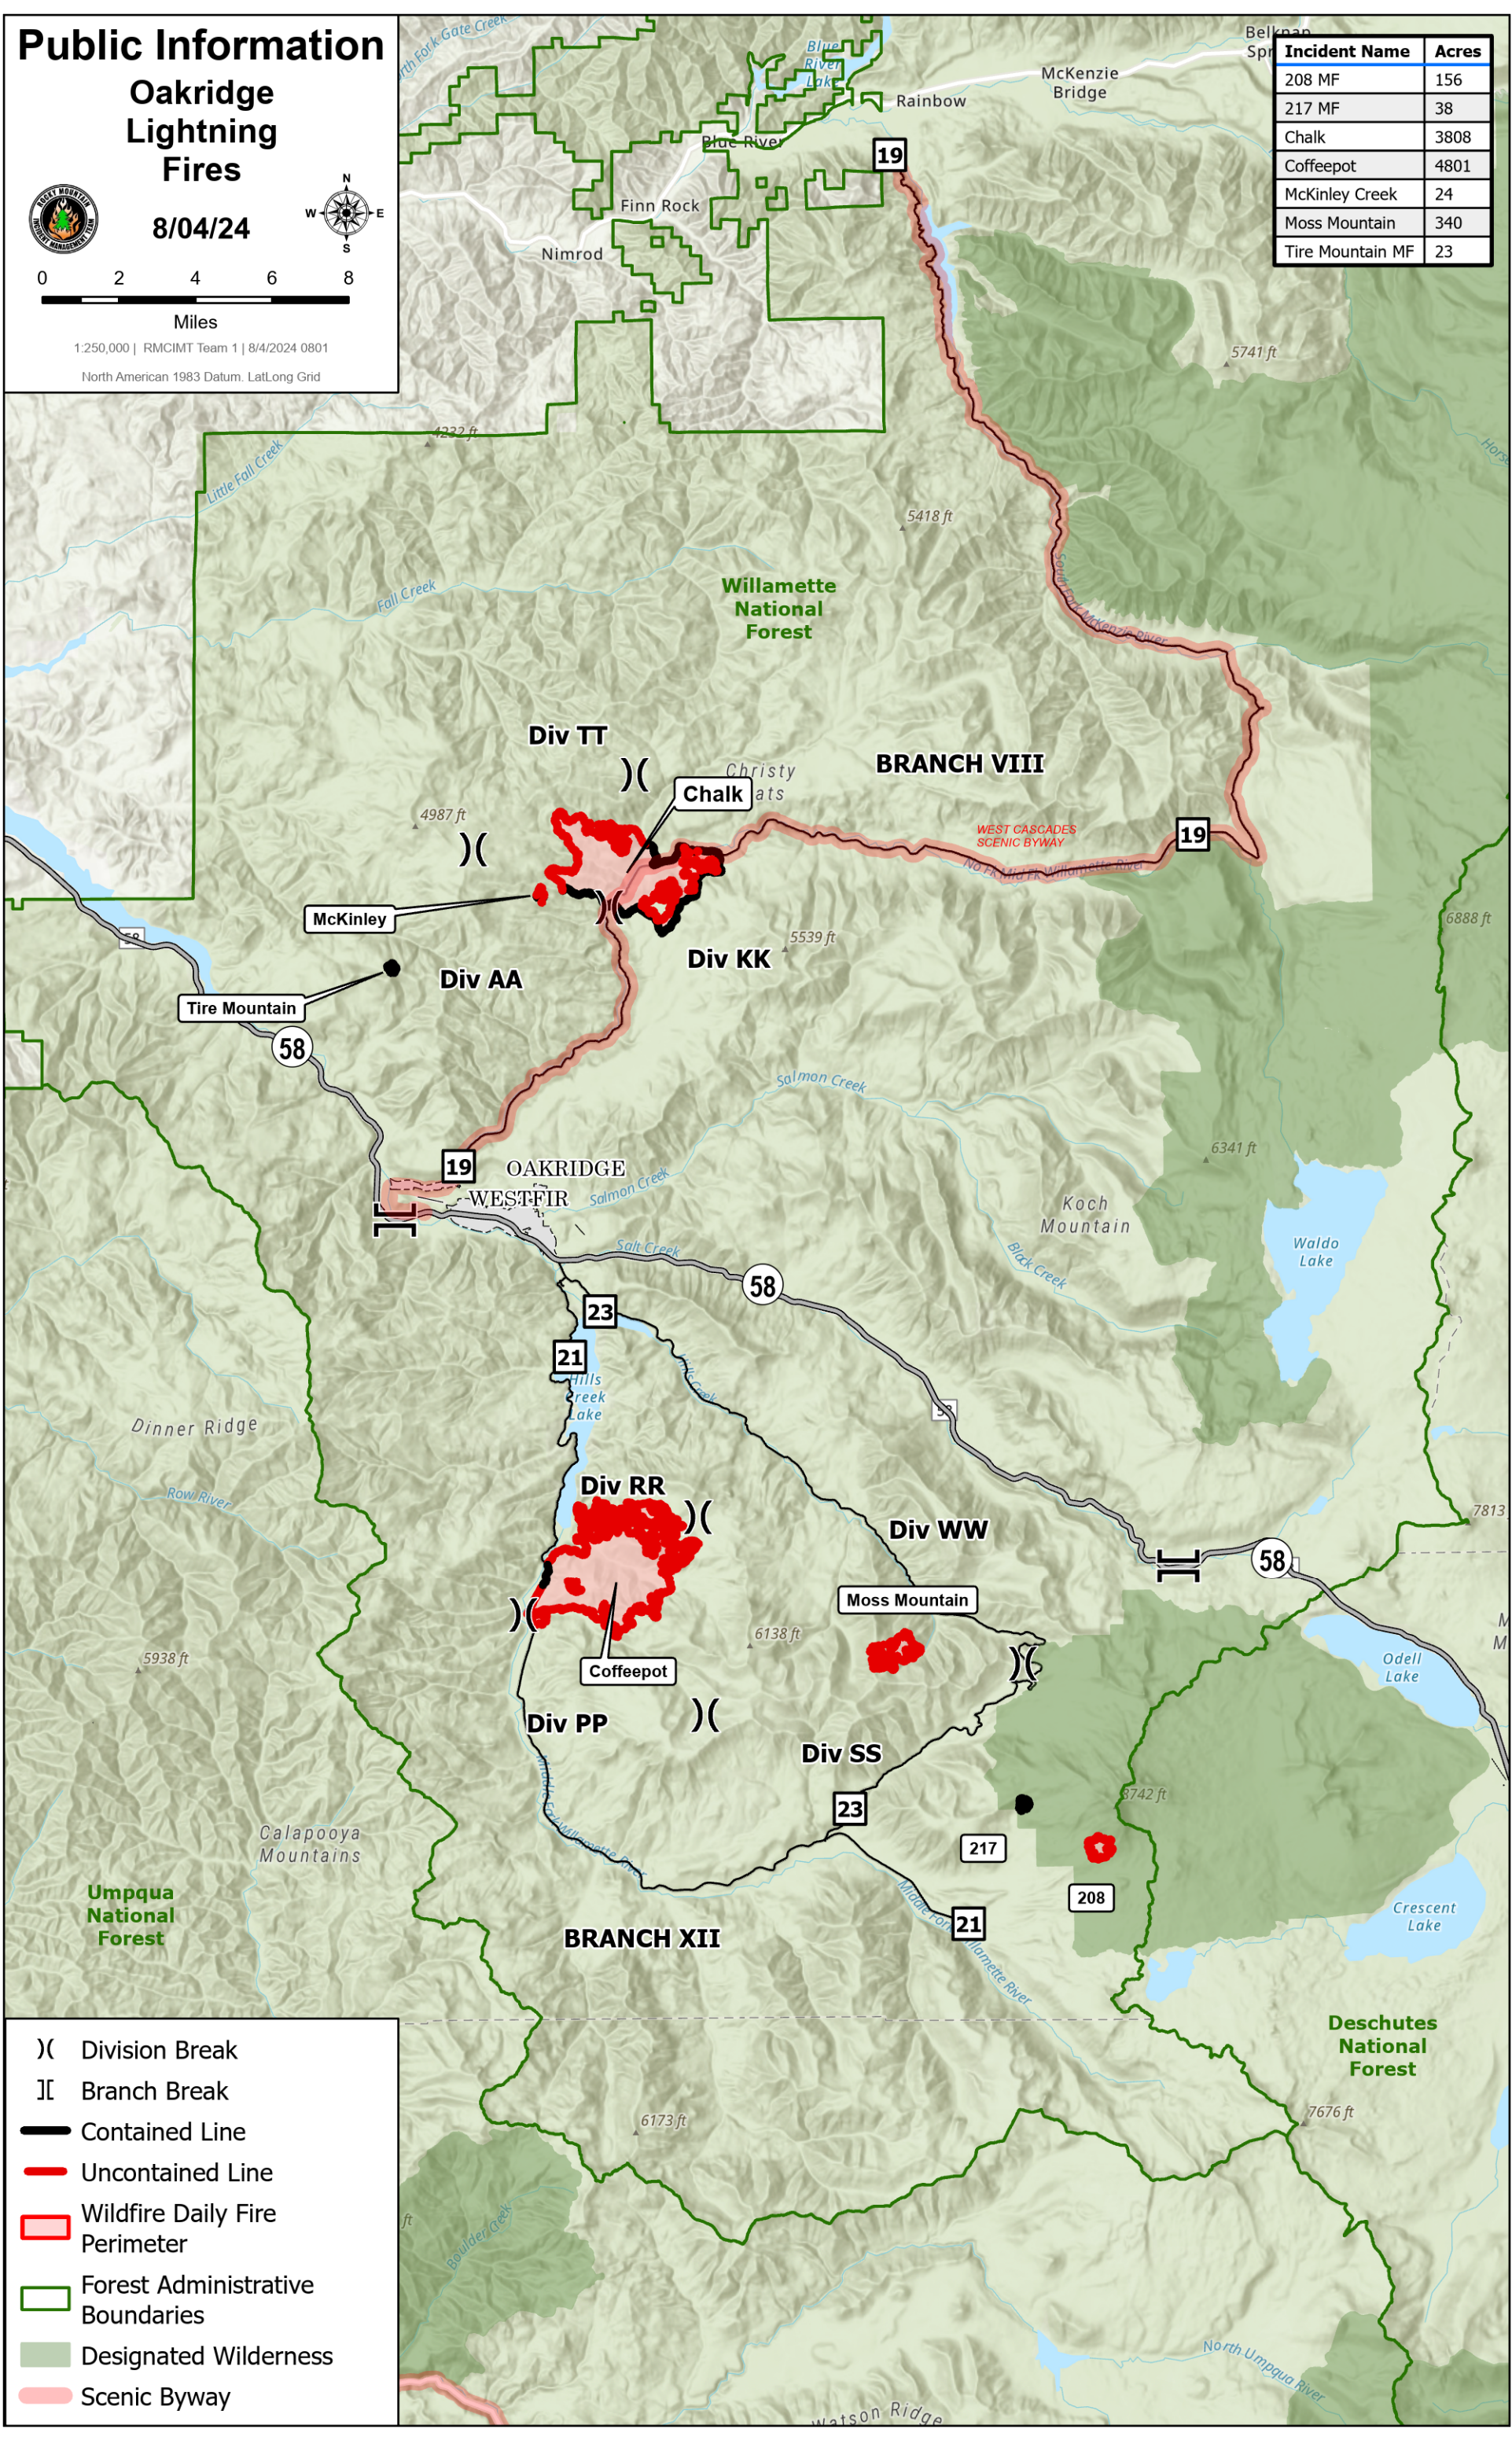

Public Information

Oakridge Lightning Fires

8/04/24

0 2 4 6 8 Miles

1:250,000 | RMCIMT Team 1 | 8/4/2024 0801

North American 1983 Datum, LatLong Grid

Incident Name	Acres
208 MF	156
217 MF	38
Chalk	3808
Coffeepot	4801
McKinley Creek	24
Moss Mountain	340
Tire Mountain MF	23

- () Division Break
- [] Branch Break
- Contained Line
- Uncontained Line
- ▭ Wildfire Daily Fire Perimeter
- ▭ Forest Administrative Boundaries
- ▭ Designated Wilderness
- ▭ Scenic Byway