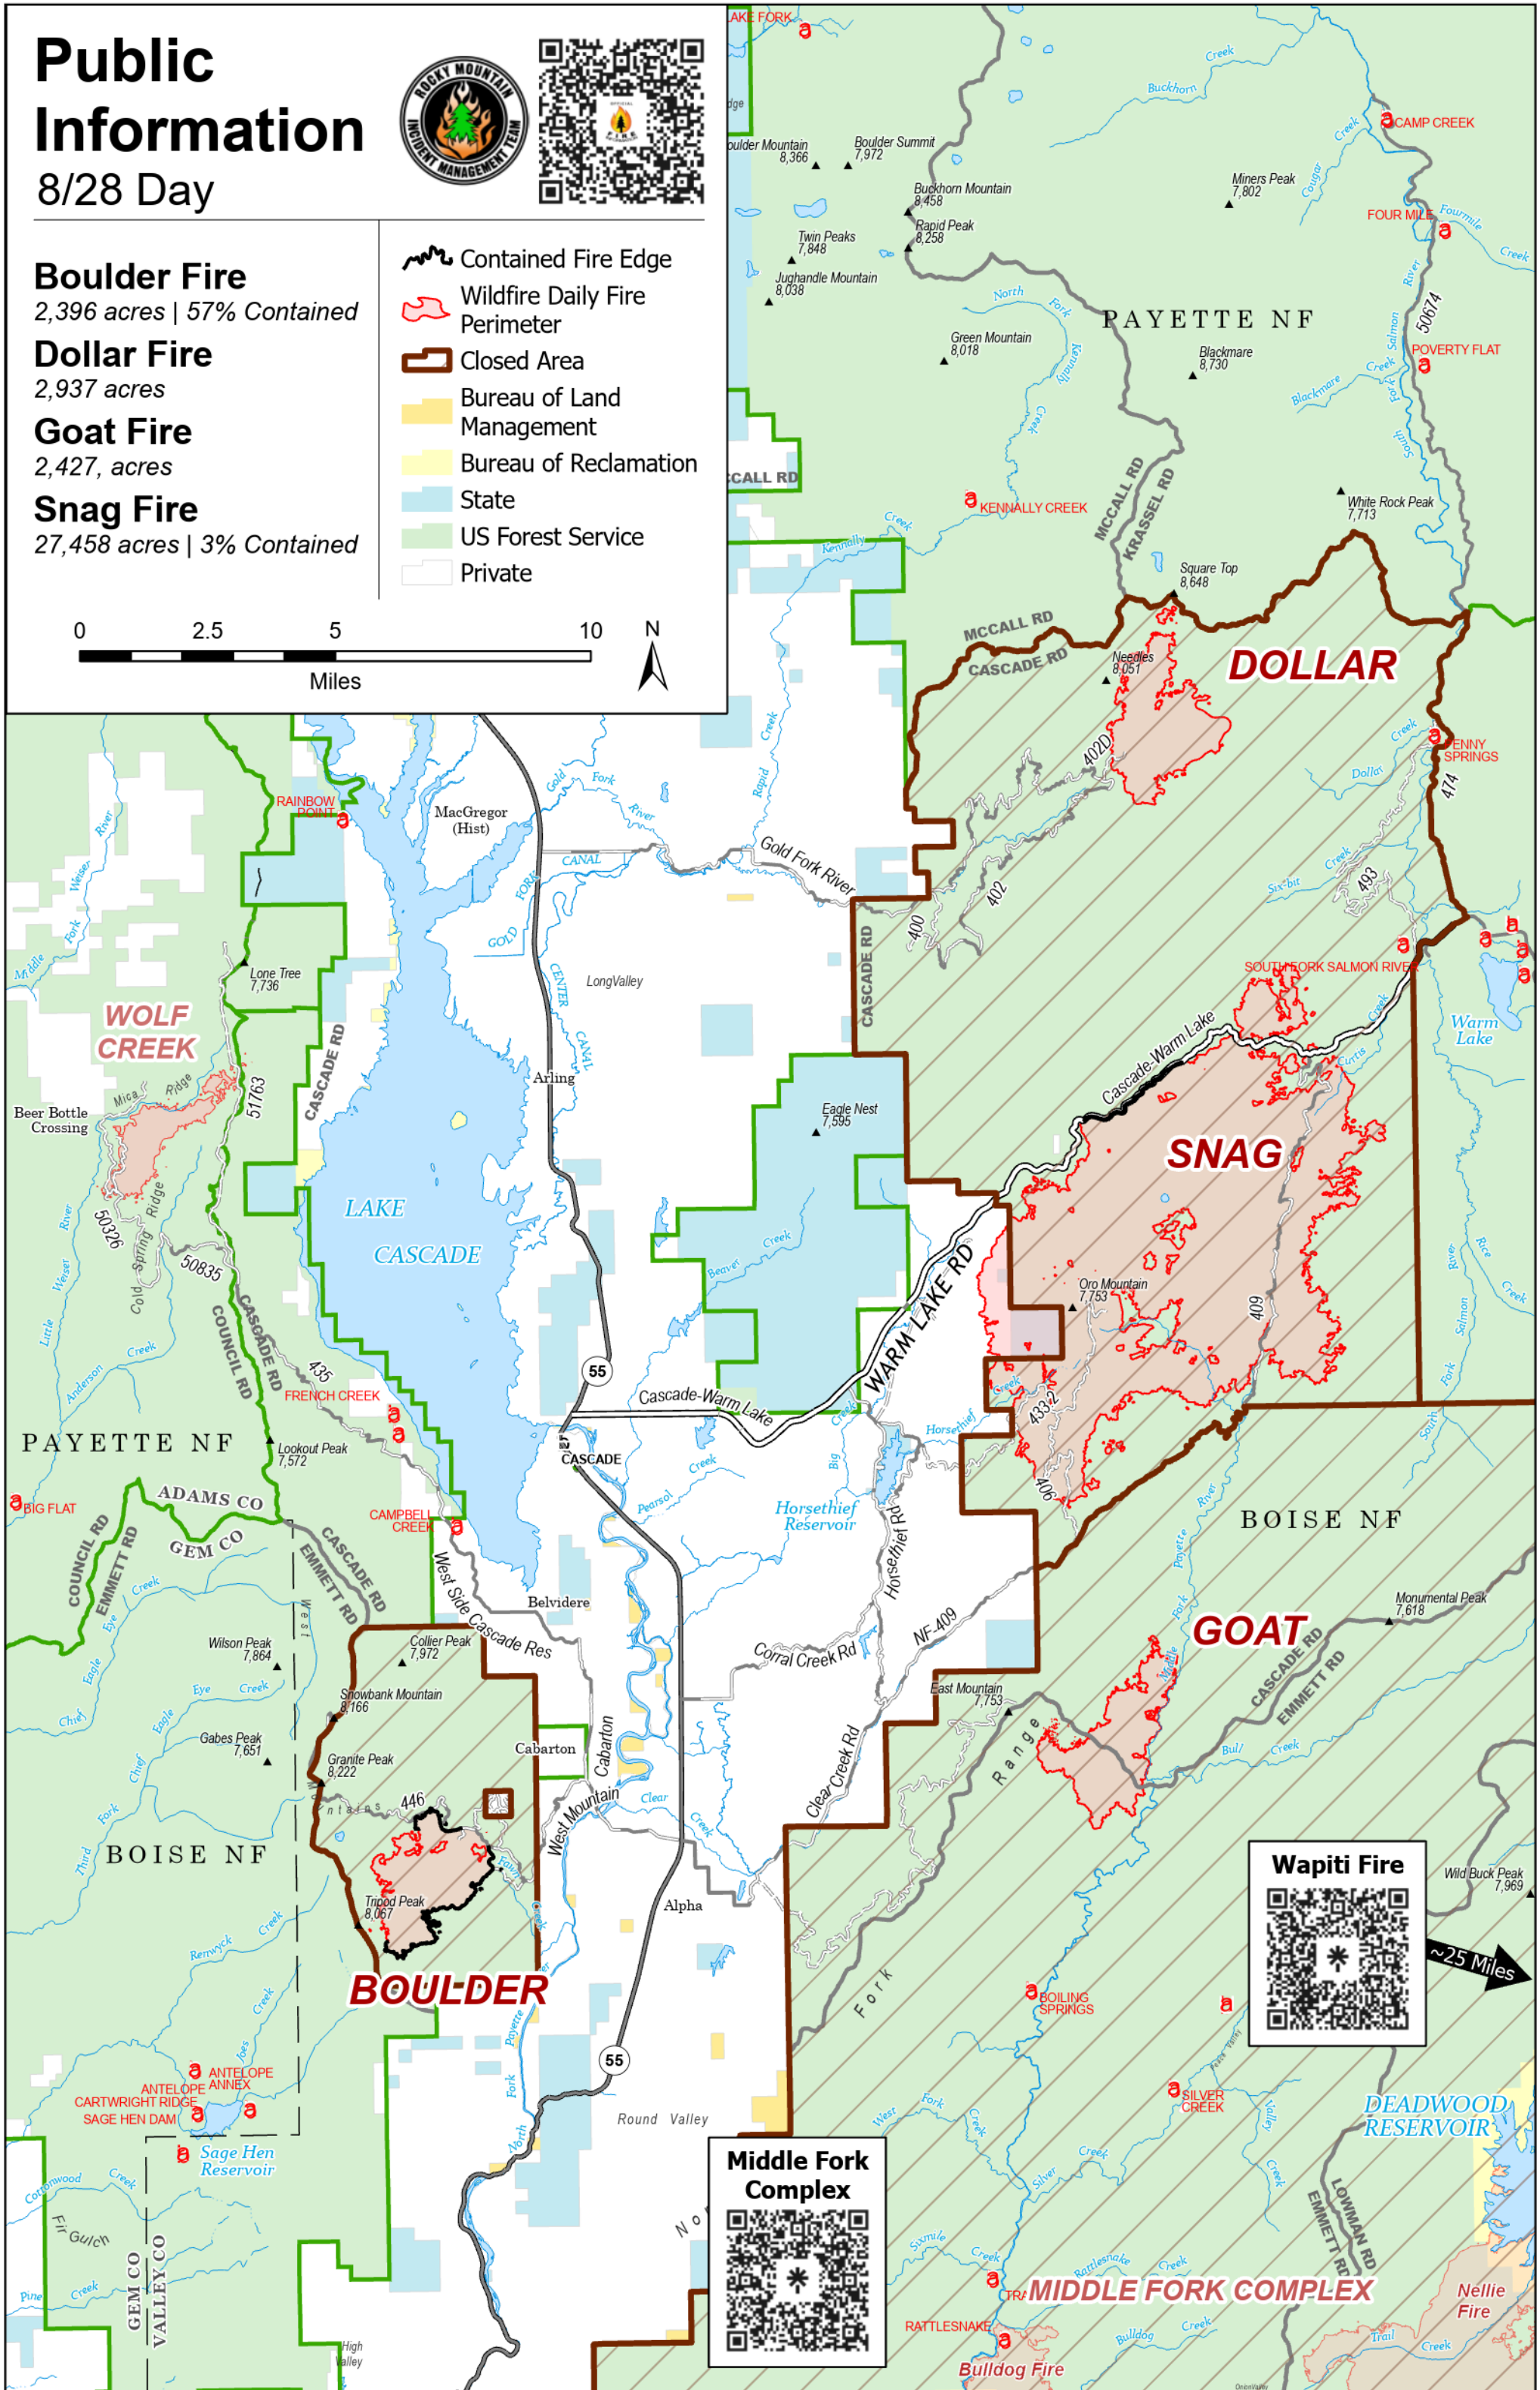

Public Information

8/28 Day

Boulder Fire
2,396 acres | 57% Contained

Dollar Fire
2,937 acres

Goat Fire
2,427, acres

Snag Fire
27,458 acres | 3% Contained

- Contained Fire Edge
- Wildfire Daily Fire Perimeter
- Closed Area
- Bureau of Land Management
- Bureau of Reclamation
- State
- US Forest Service
- Private

Wapiti Fire

~25 Miles

Middle Fork Complex

DEADWOOD RESERVOIR

MIDDLE FORK COMPLEX

Nellie Fire