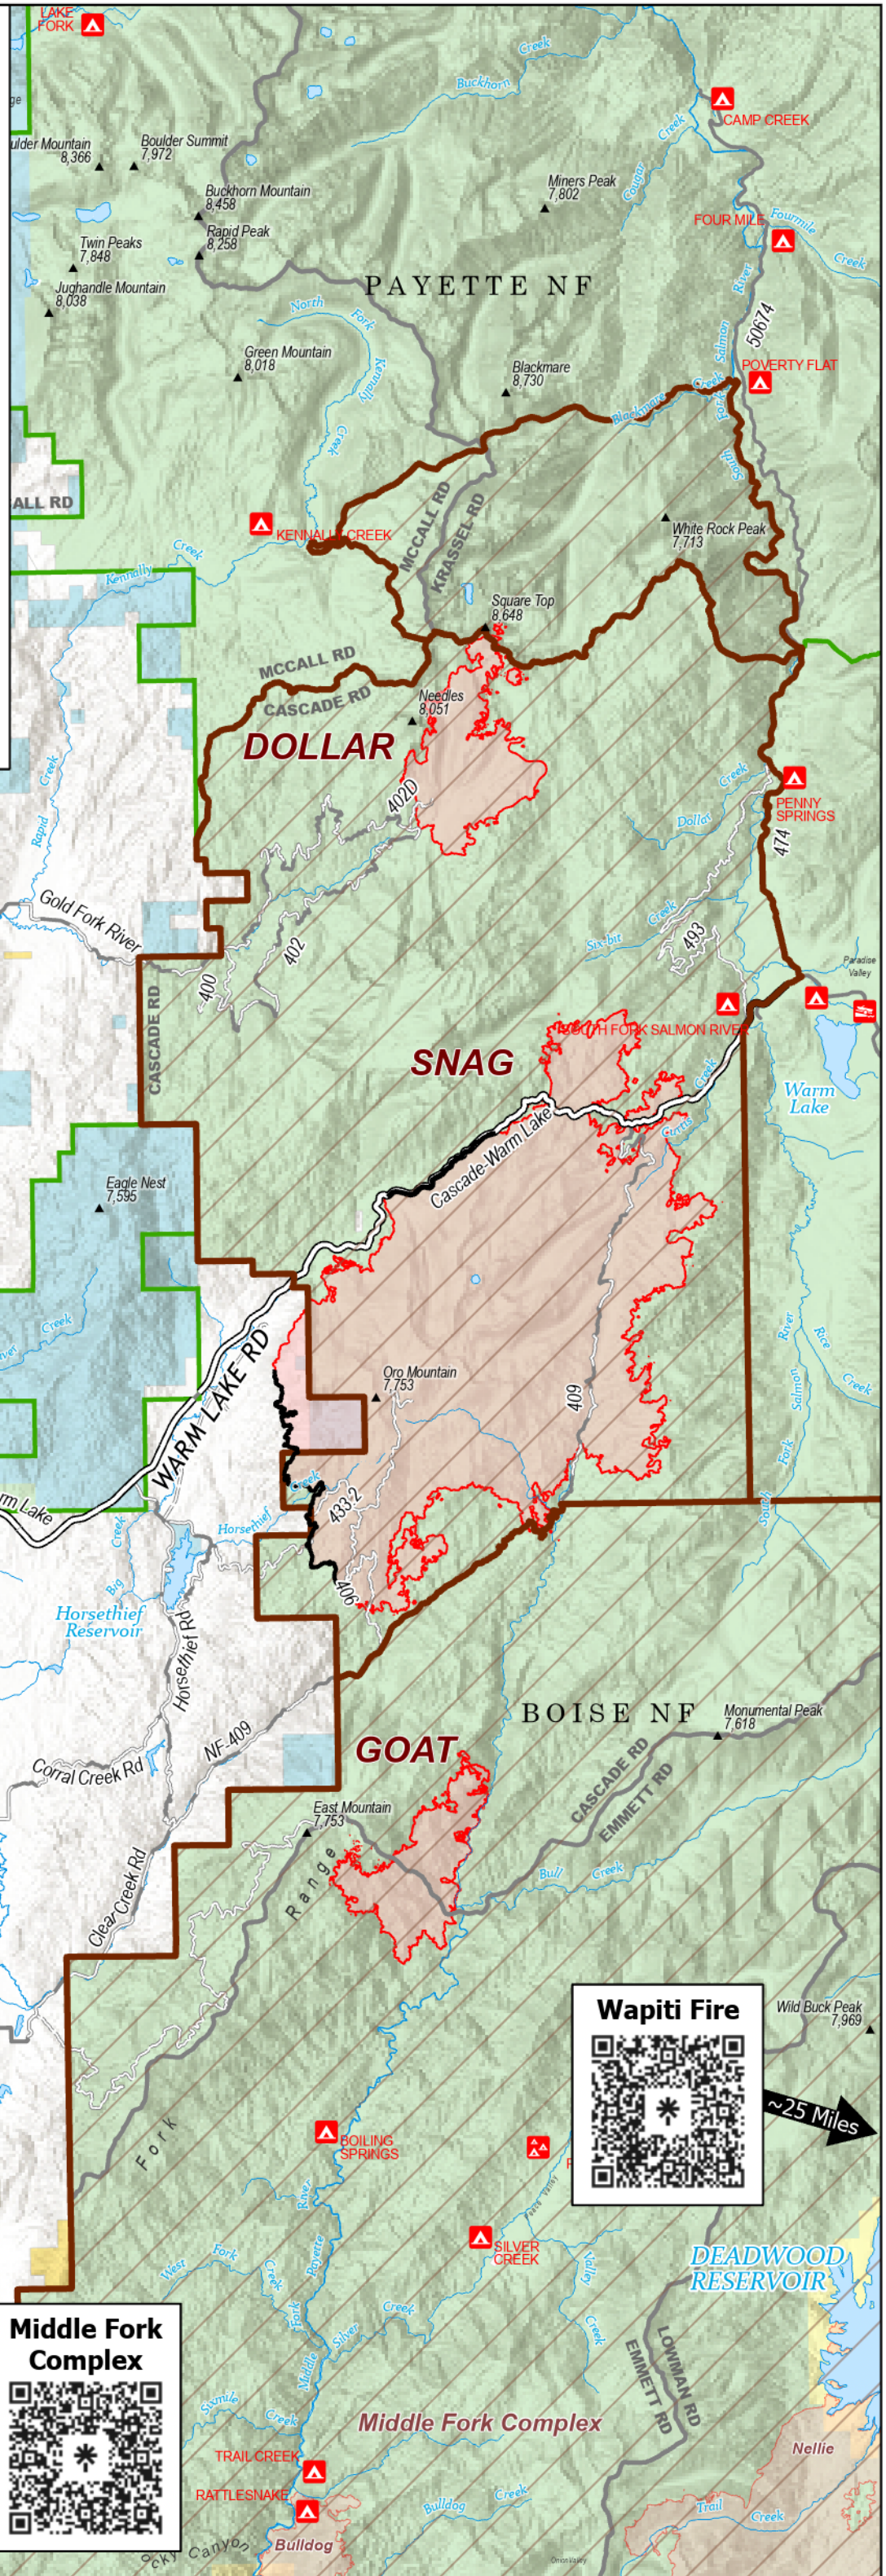

## 8/30 Day

**Boulder Fire**  
2,386 acres | 57% Contained

**Dollar Fire**  
3,271 acres

**Goat Fire**  
2,708 acres

**Snag Fire**  
29,542 acres | 3% Contained

- Contained Fire Edge
- Wildfire Daily Fire Perimeter
- Closed Area
- Bureau of Land Management
- Bureau of Reclamation
- State
- US Forest Service
- Private

**Middle Fork Complex**

**Wapiti Fire**

~25 Miles