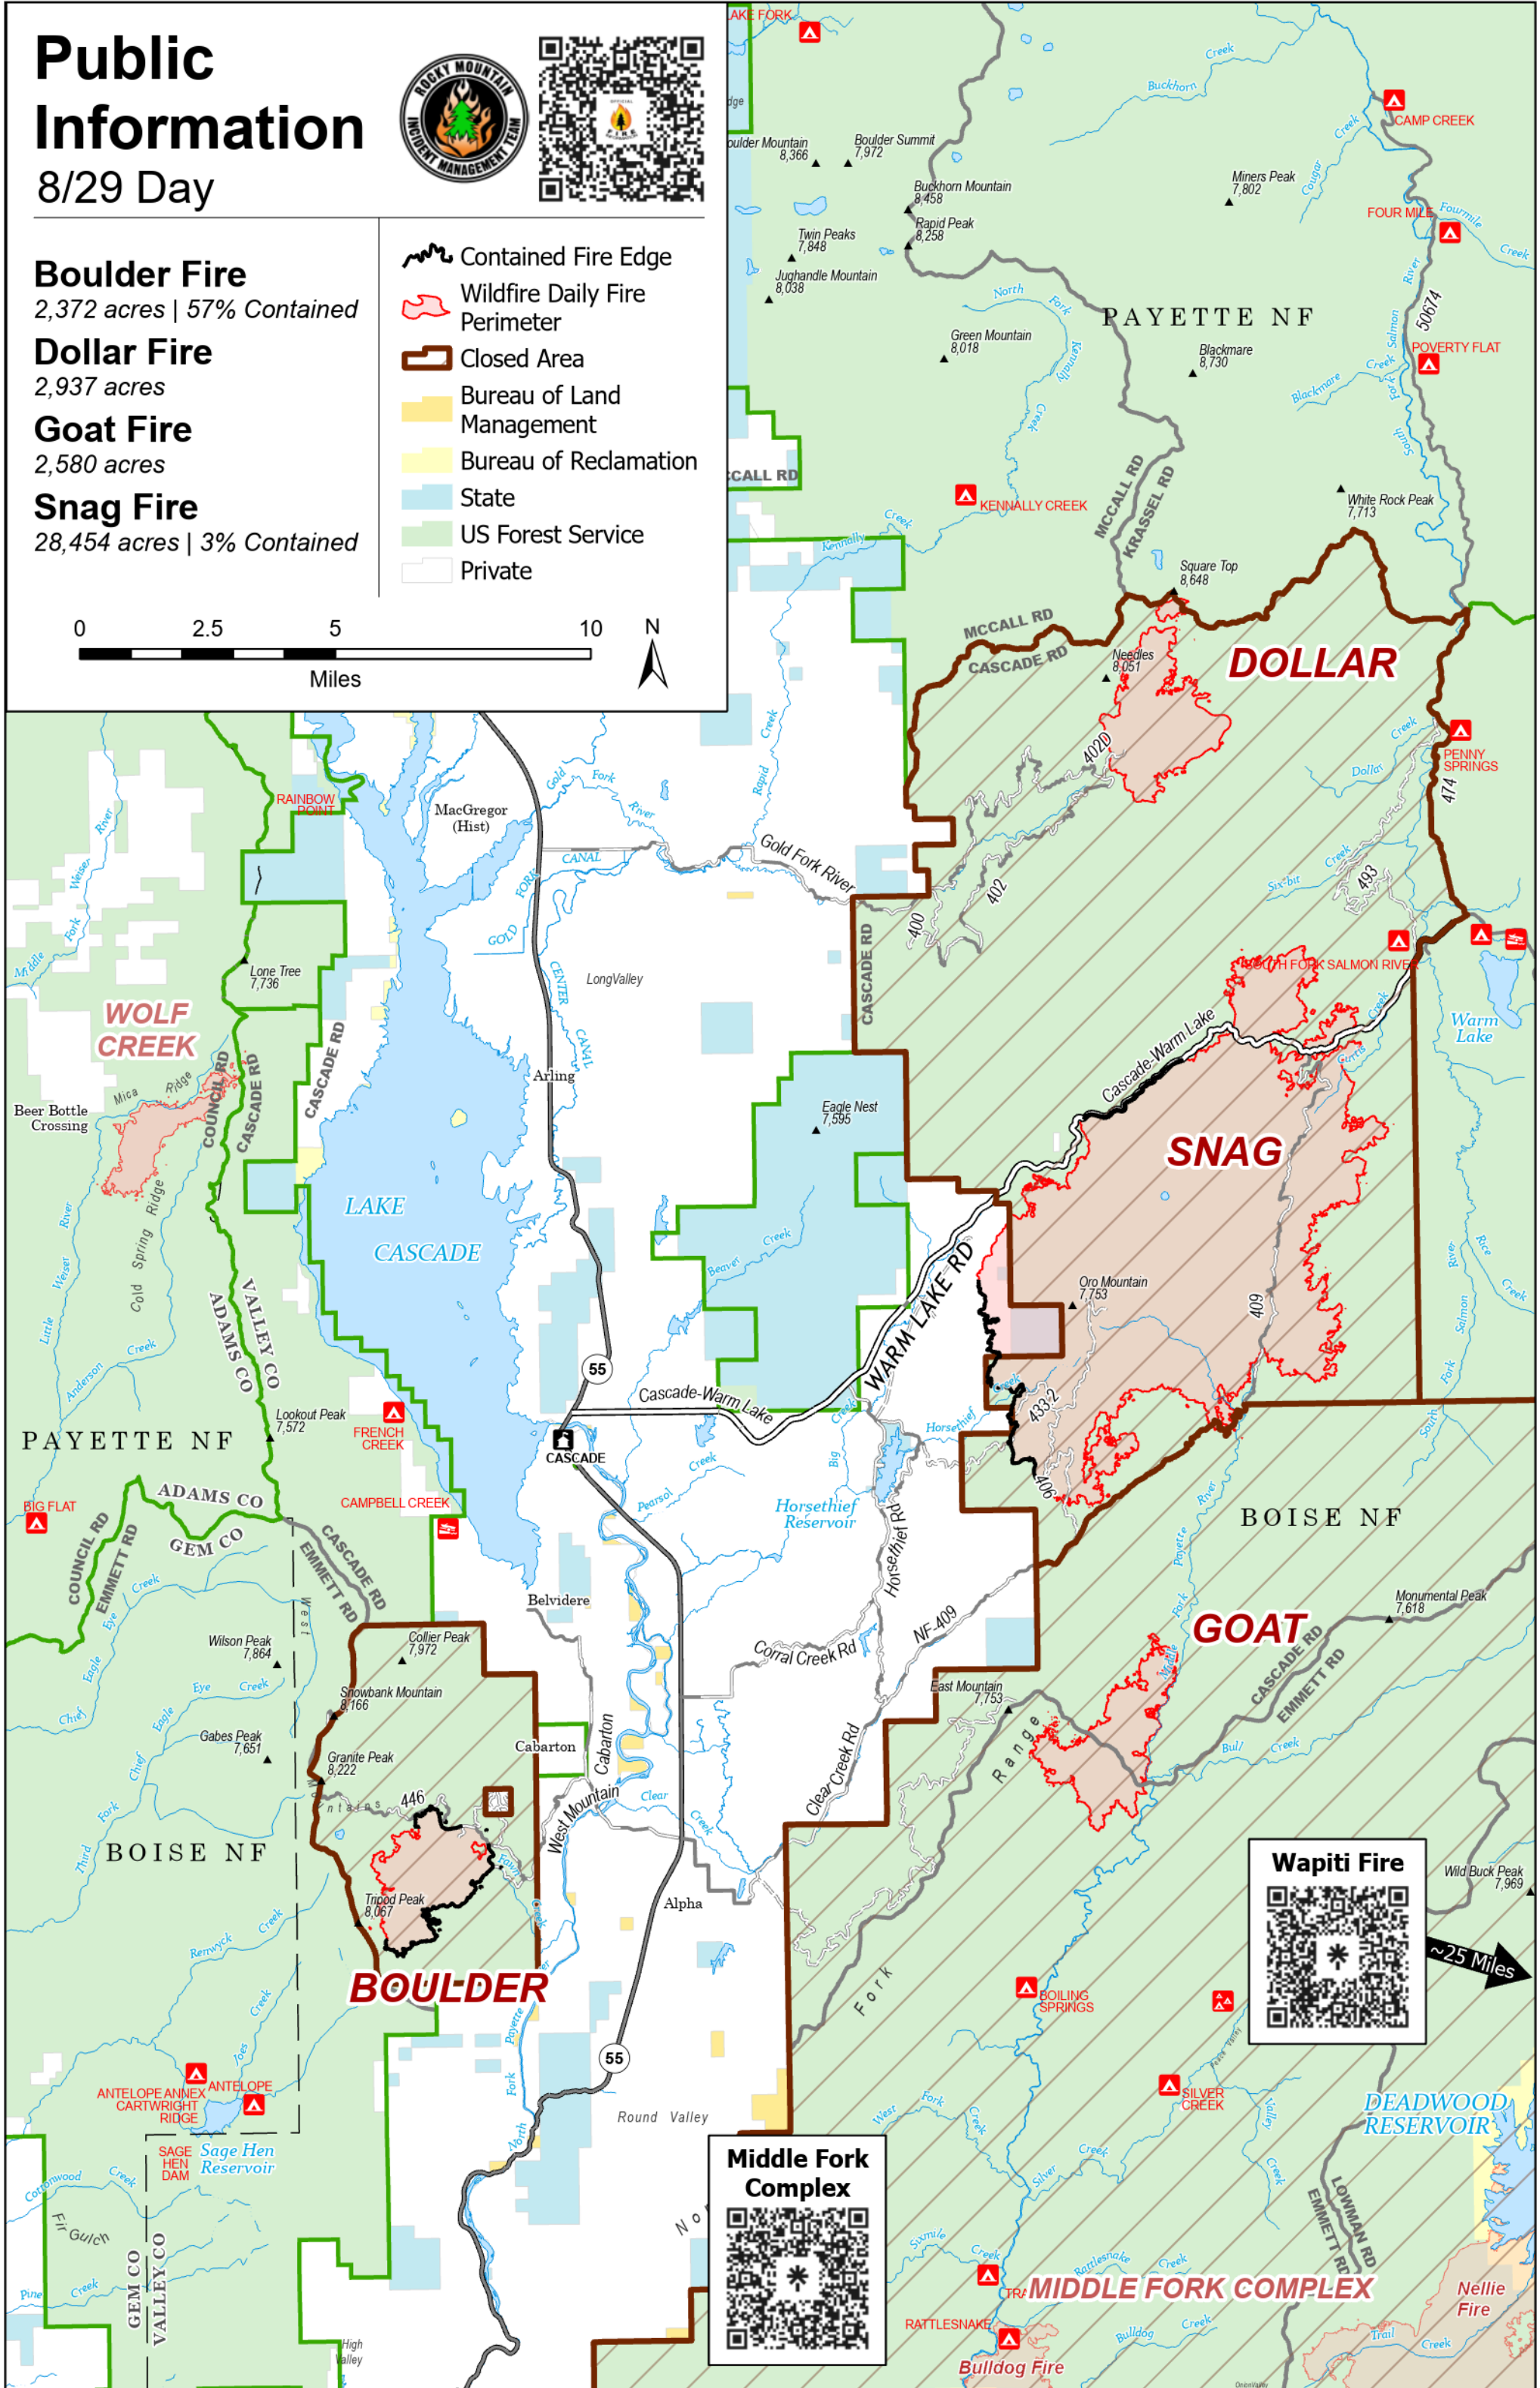

Public Information

8/29 Day

Boulder Fire
2,372 acres | 57% Contained

Dollar Fire
2,937 acres

Goat Fire
2,580 acres

Snag Fire
28,454 acres | 3% Contained

- Contained Fire Edge
- Wildfire Daily Fire Perimeter
- Closed Area
- Bureau of Land Management
- Bureau of Reclamation
- State
- US Forest Service
- Private

Wapiti Fire

~25 Miles

Middle Fork Complex

DEADWOOD RESERVOIR

MIDDLE FORK COMPLEX