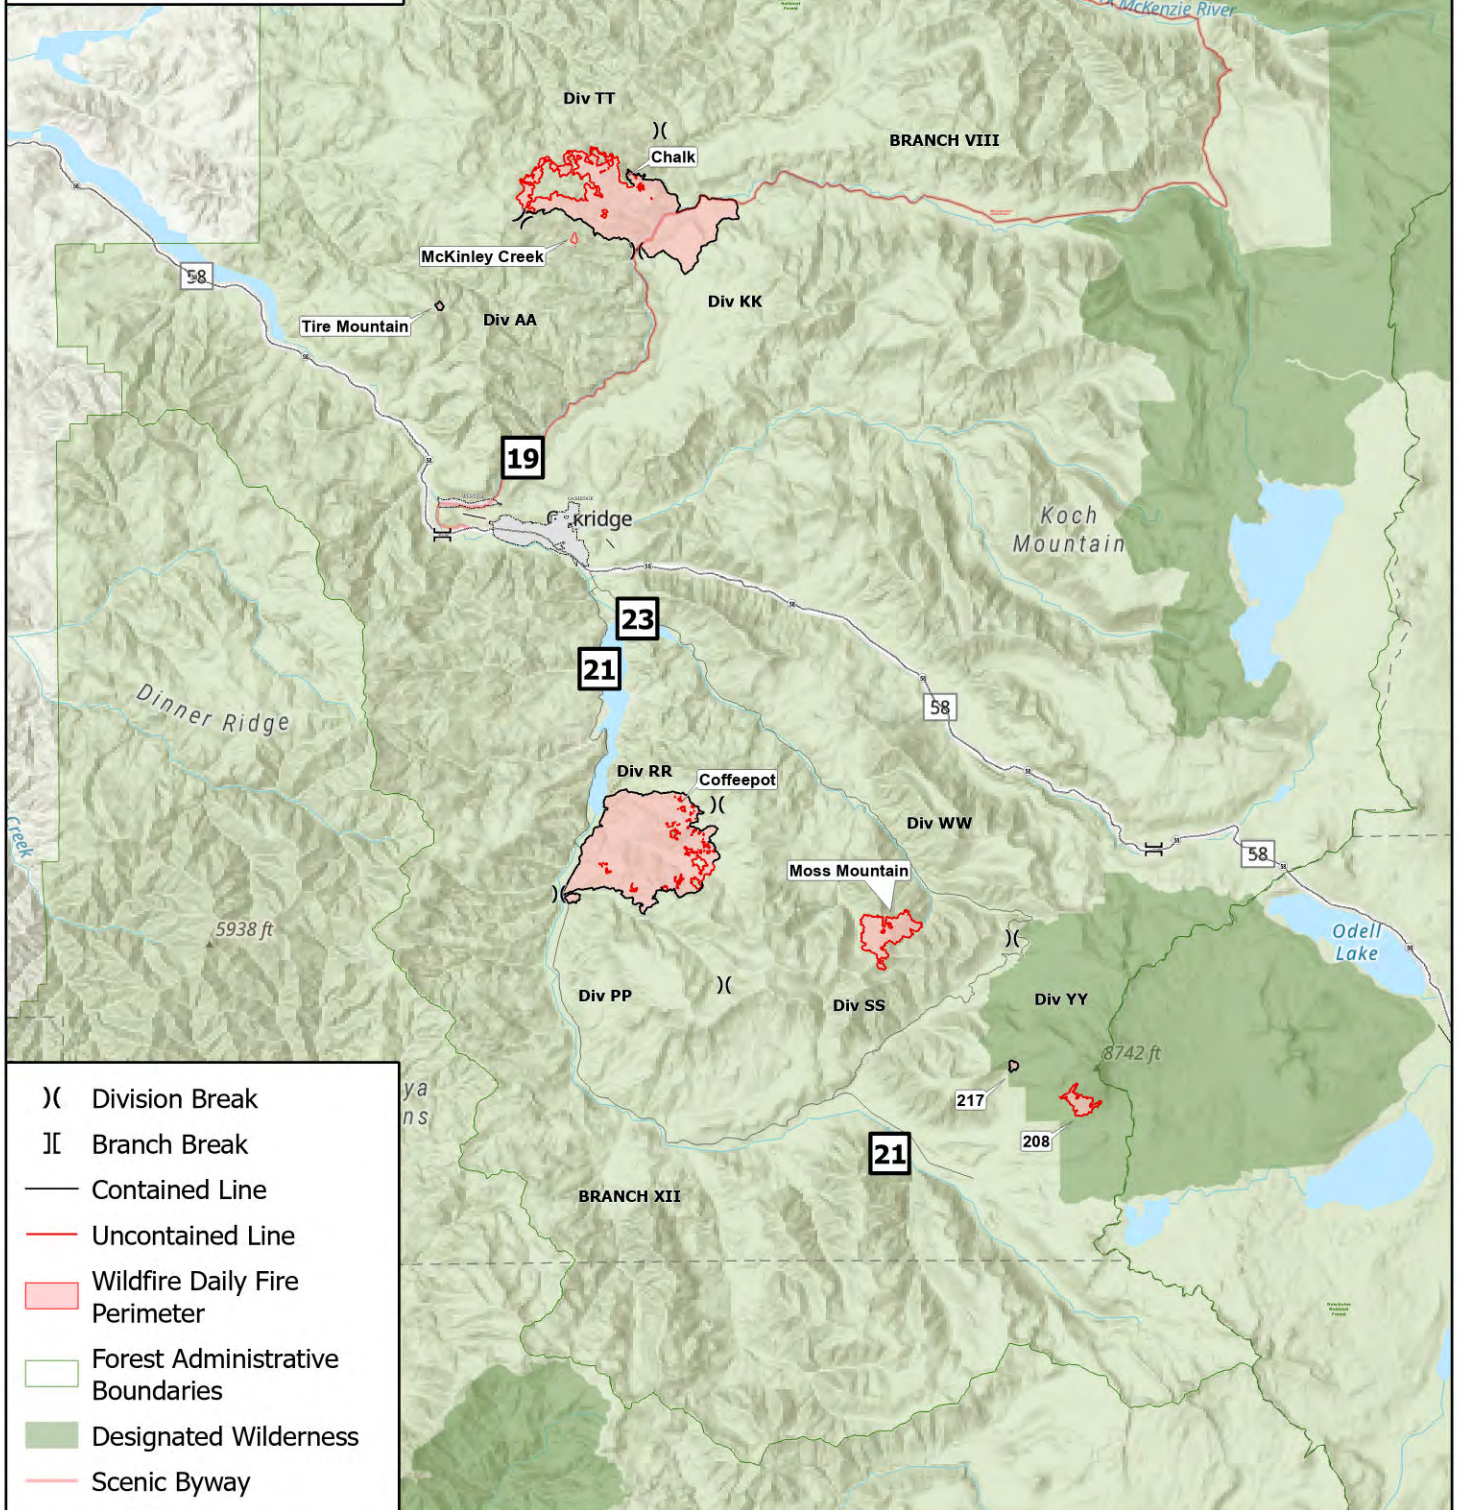

## Willamette Complex South

### OR-WIF-240264

8/22/2024

1:350,000 | AK CIMT 3 | 8/21/2024 2020  
Acres from Various Sources  
North American 1983 Datum, LatLong Grid

Incident Name	Acres
208 MF	249
217 MF	38
Chalk	5684
Coffeepot	6176
McKinley Creek	24
Moss Mountain	844
Tire Mountain MF	23

- ( ) Division Break
- || Branch Break
- Contained Line
- Uncontained Line
- Wildfire Daily Fire Perimeter
- Forest Administrative Boundaries
- Designated Wilderness
- Scenic Byway