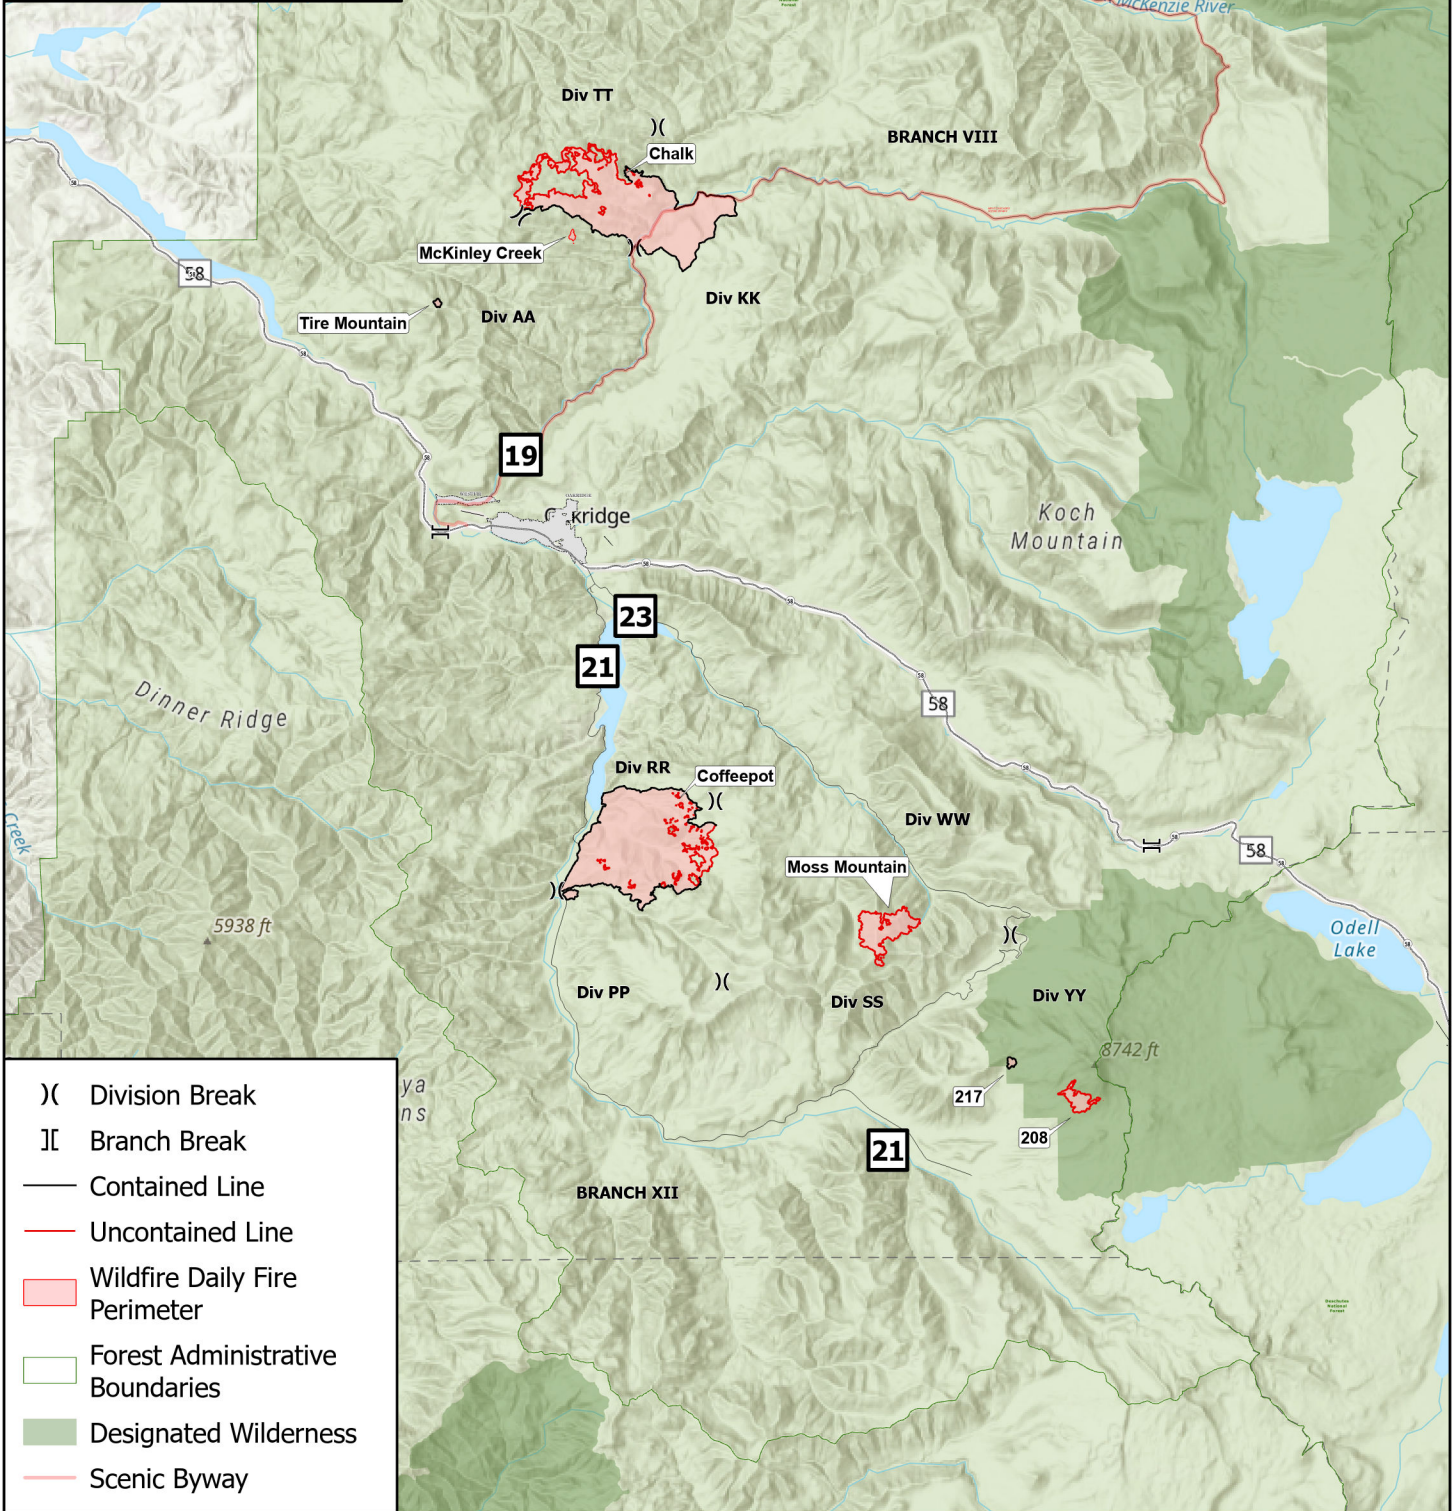

## Willamette Complex South

### OR-WIF-240264

8/20/2024

0 2 4 6 8

Miles

1:350,000 | AK CIMT 3 | 8/20/2024 0816  
 Acres from Various Sources  
 North American 1983 Datum. LatLong Grid

| Incident Name    | Acres |
|------------------|-------|
| 208 MF           | 247   |
| 217 MF           | 38    |
| Chalk            | 5663  |
| Coffeepot        | 6176  |
| McKinley Creek   | 24    |
| Moss Mountain    | 842   |
| Tire Mountain MF | 23    |

- ) ( Division Break
- || Branch Break
- Contained Line
- Uncontained Line
- Wildfire Daily Fire Perimeter
- Forest Administrative Boundaries
- Designated Wilderness
- Scenic Byway