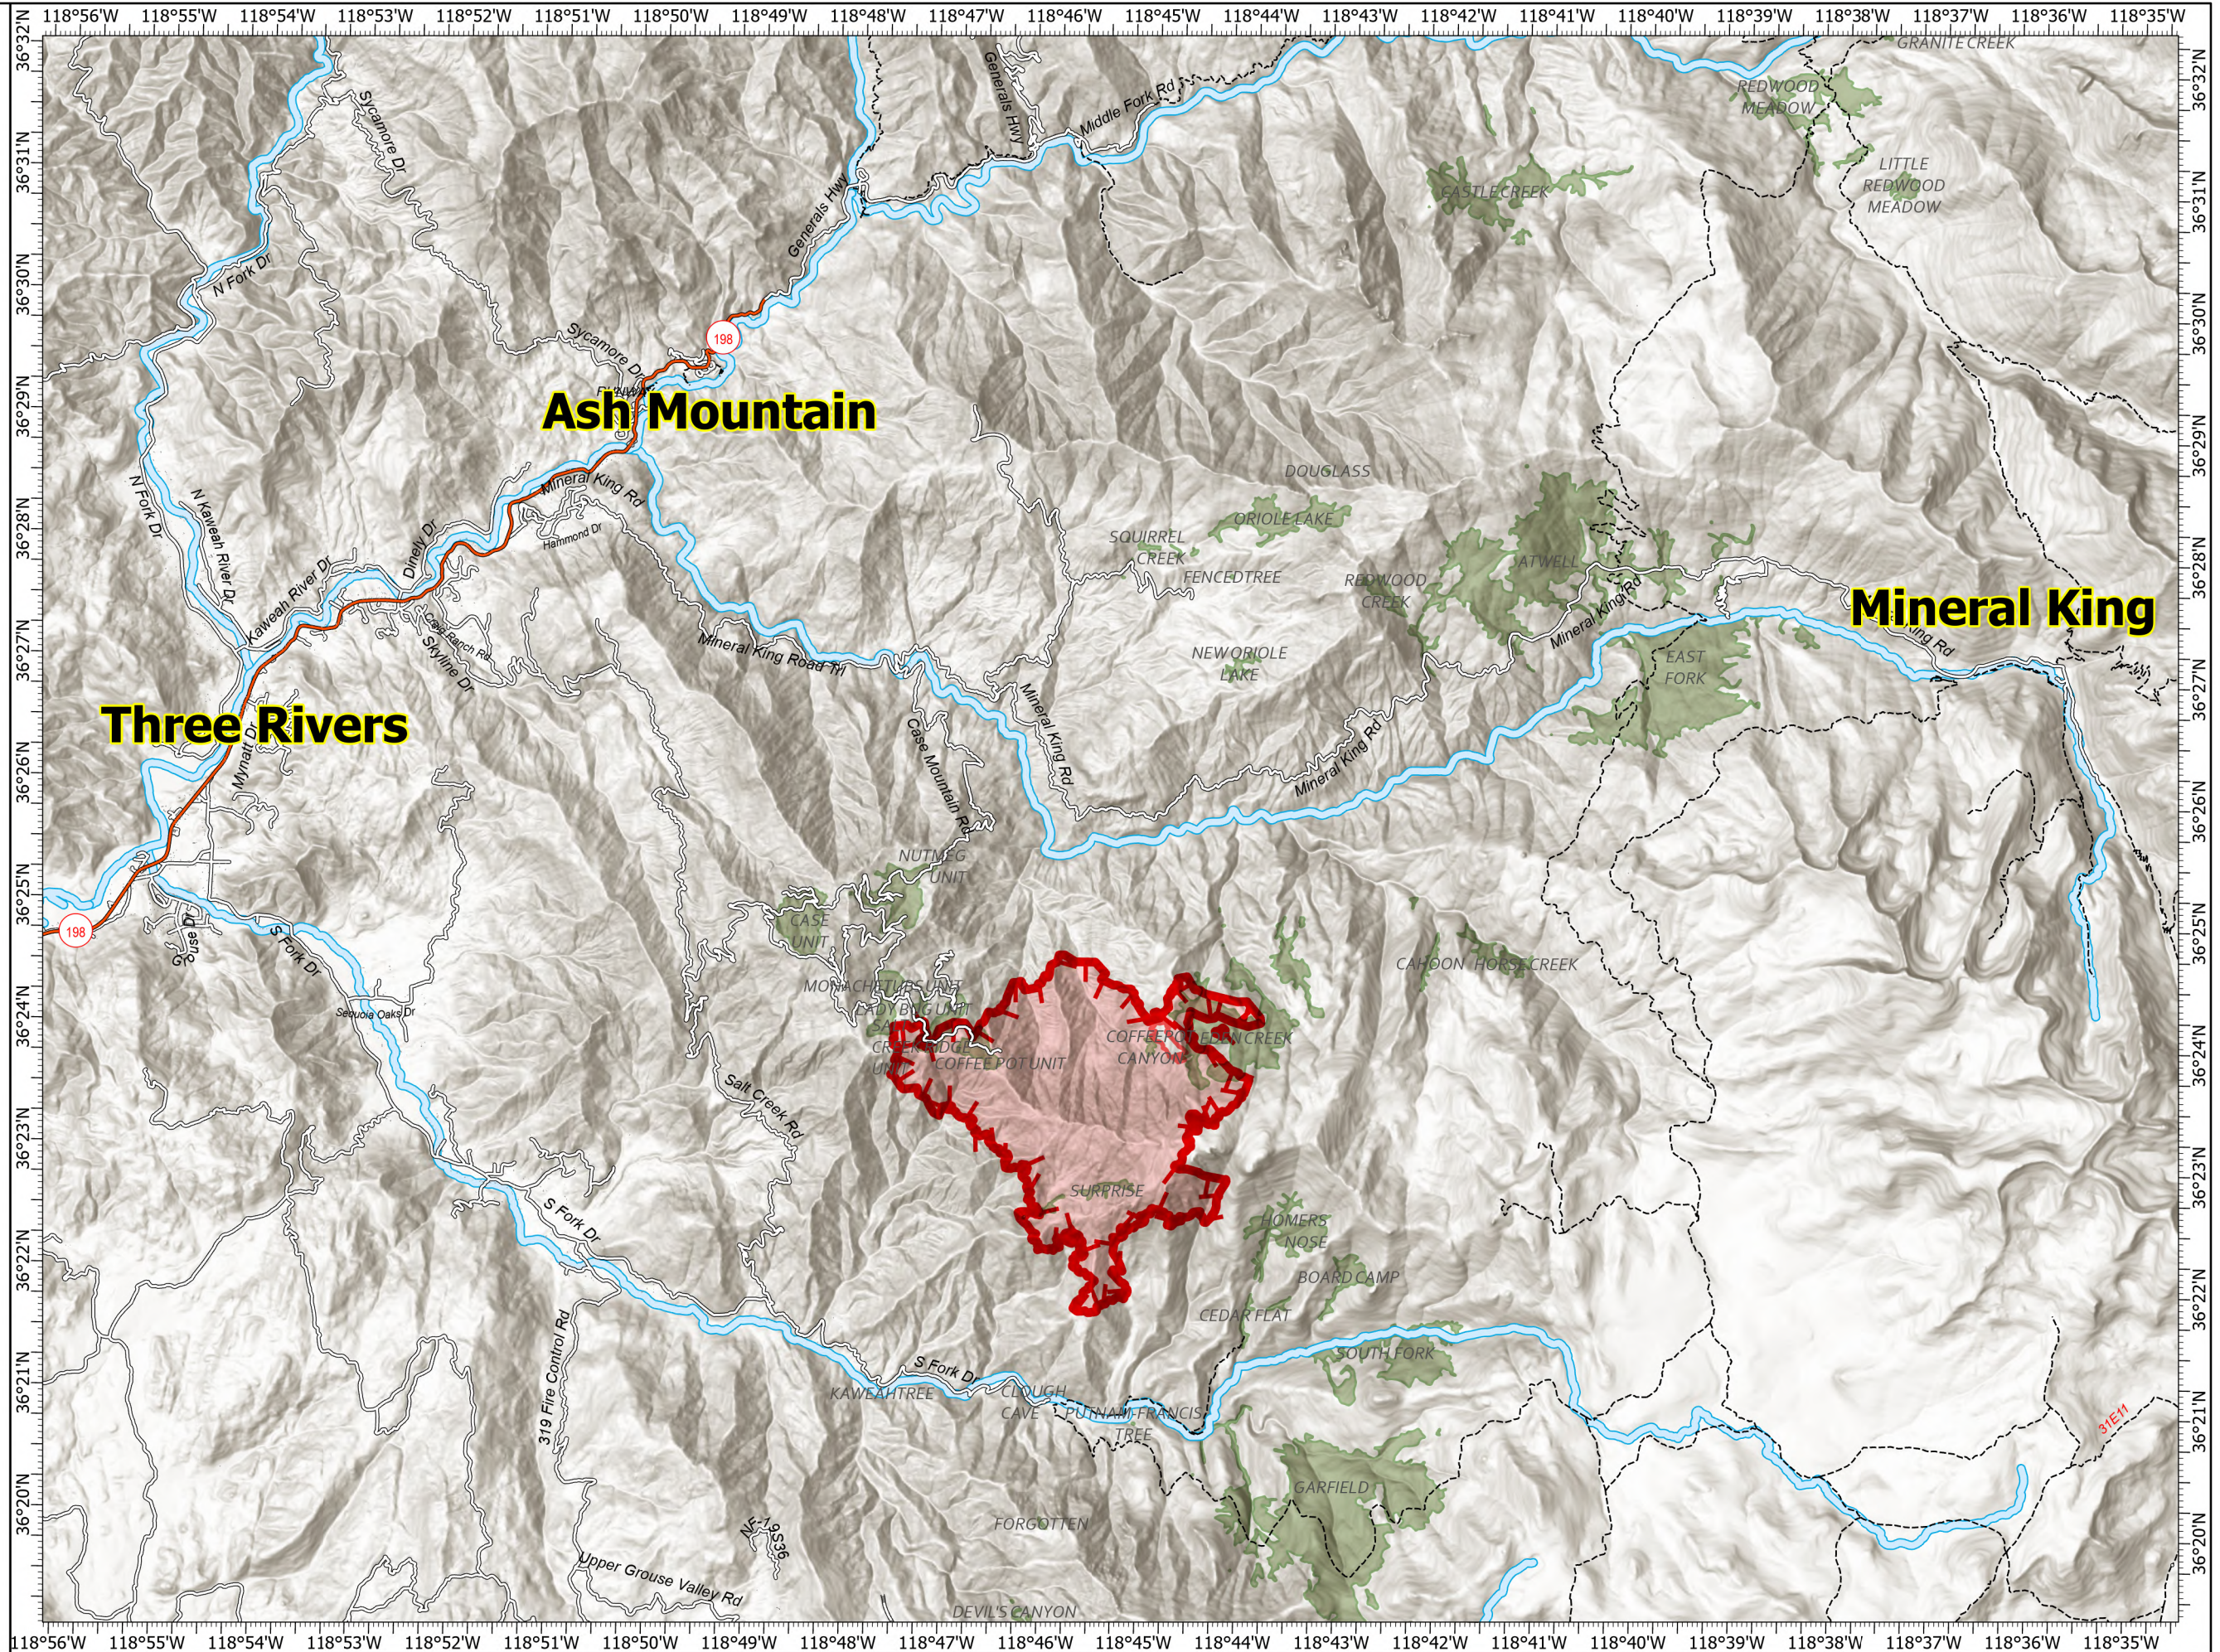

Public Information

Coffee Pot
CA-KNP-000088
8/27/2024

- Buildings
- Sequoia Groves
- Uncontained
- Wildfire Daily Fire Perimeter

Three Rivers

Ash Mountain

Mineral King

1:95,000 8/26/2024 1844
NAD 1983 2011 Datum, Lat Long Grid