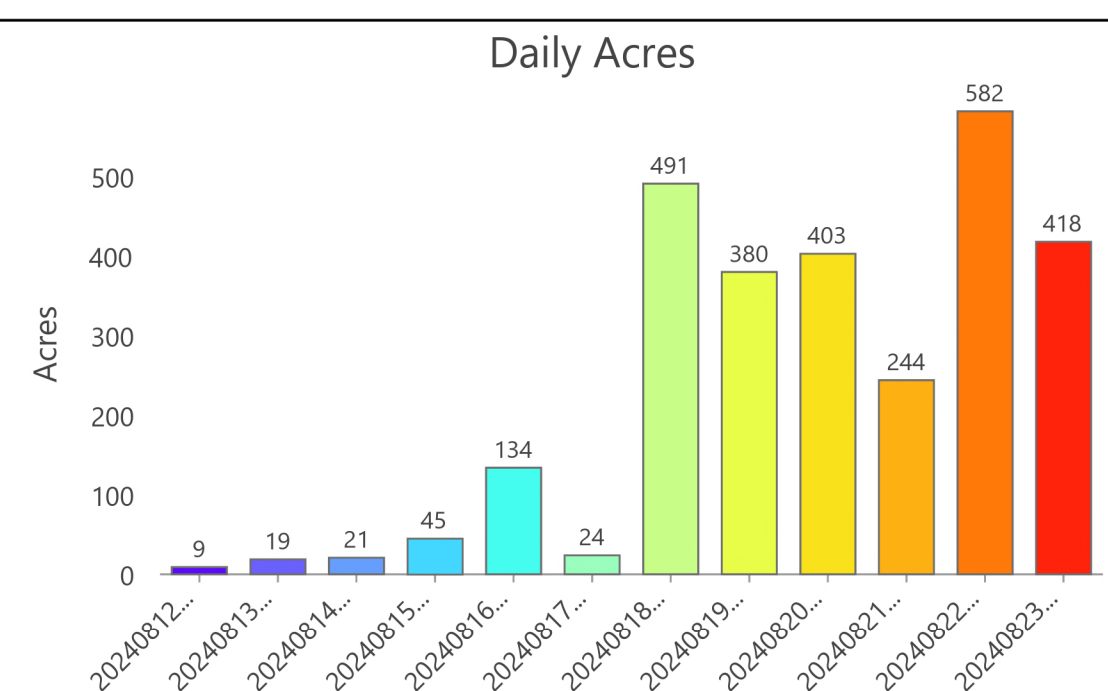

Progression
8/24/2024

Unit	Acres	Change
20240812 @ 1494	9ac	+9ac
20240813 @ 1512	28ac	+19ac
20240814 @ 1135	49ac	+21ac
20240815 @ 1317	94ac	+45ac
20240816 @ 1655	228ac	+134ac
20240817 @ 1146	252ac	+24ac
20240818 @ 1922	743ac	+491ac
20240819 @ 1654	1,123ac	+380ac
20240820 @ 1332	1,526ac	+403ac
20240821 @ 1510	1,770ac	+244ac
20240822 @ 1107	2,352ac	+582ac
20240823 @ 1521	2,770ac	+418ac

Progression
Coffee Pot
CA-KNP-000088
8/24/2024

0 0.25 0.5 Miles
NAD 1983 2011 UTM Zone 11N | Scale: 1:7,000

Progression
8/24/2024