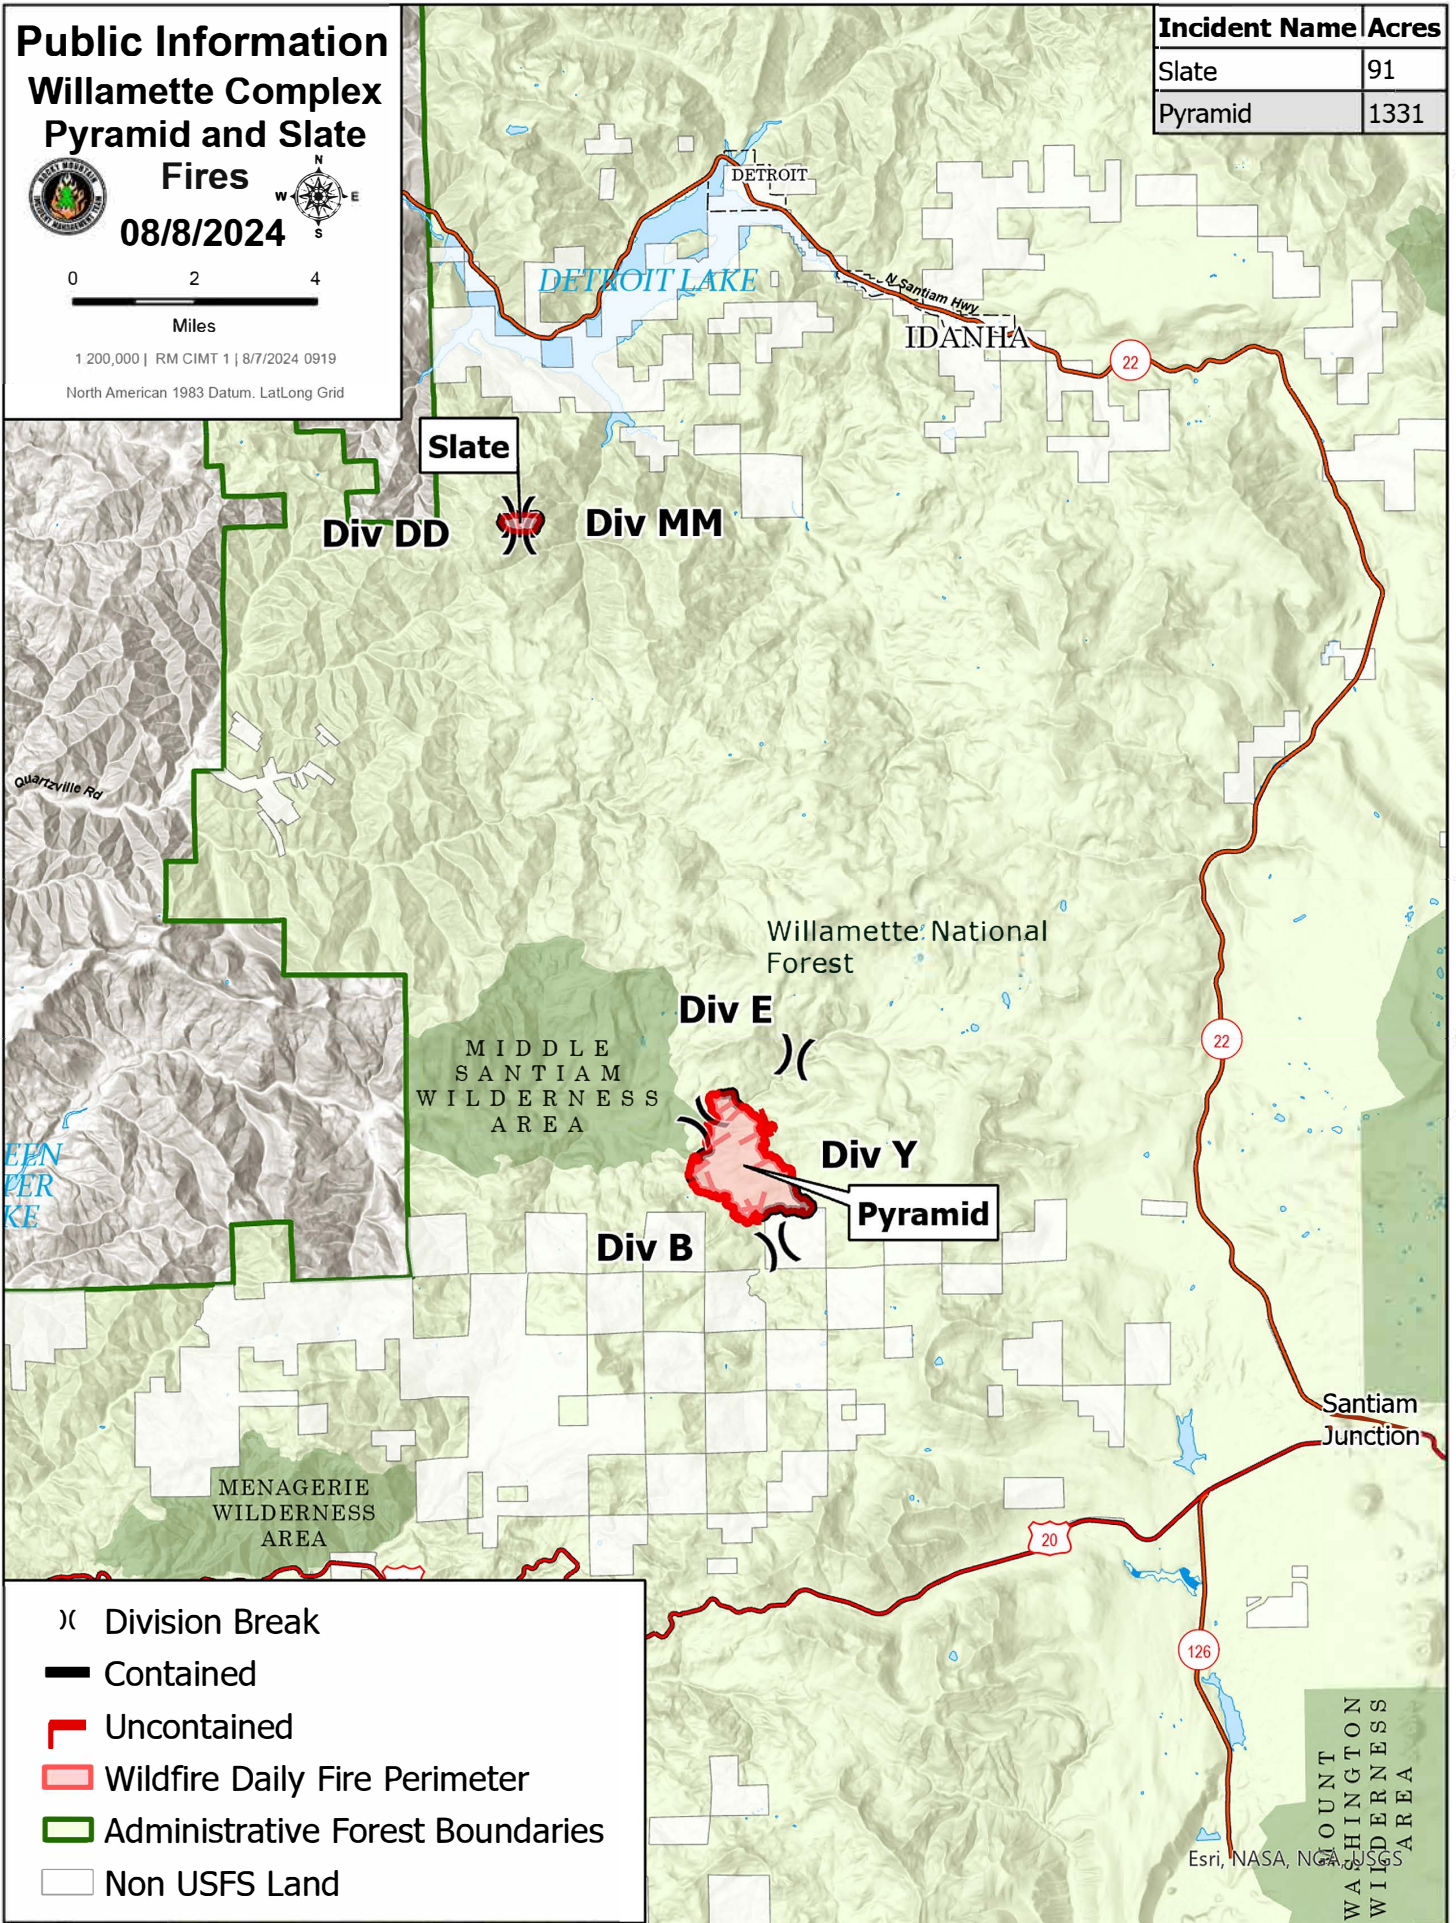

Public Information Willamette Complex Pyramid and Slate Fires

08/8/2024

0 2 4
Miles

1 200,000 | RM CIMT 1 | 8/7/2024 0919
North American 1983 Datum. Lat/Long Grid

Incident Name	Acres
Slate	91
Pyramid	1331

- (X) Division Break
- Contained
- Uncontained
- ▭ Wildfire Daily Fire Perimeter
- ▭ Administrative Forest Boundaries
- ▭ Non USFS Land

Esri, NASA, NOAA, USGS
MOUNT WASHINGTON WILDERNESS AREA