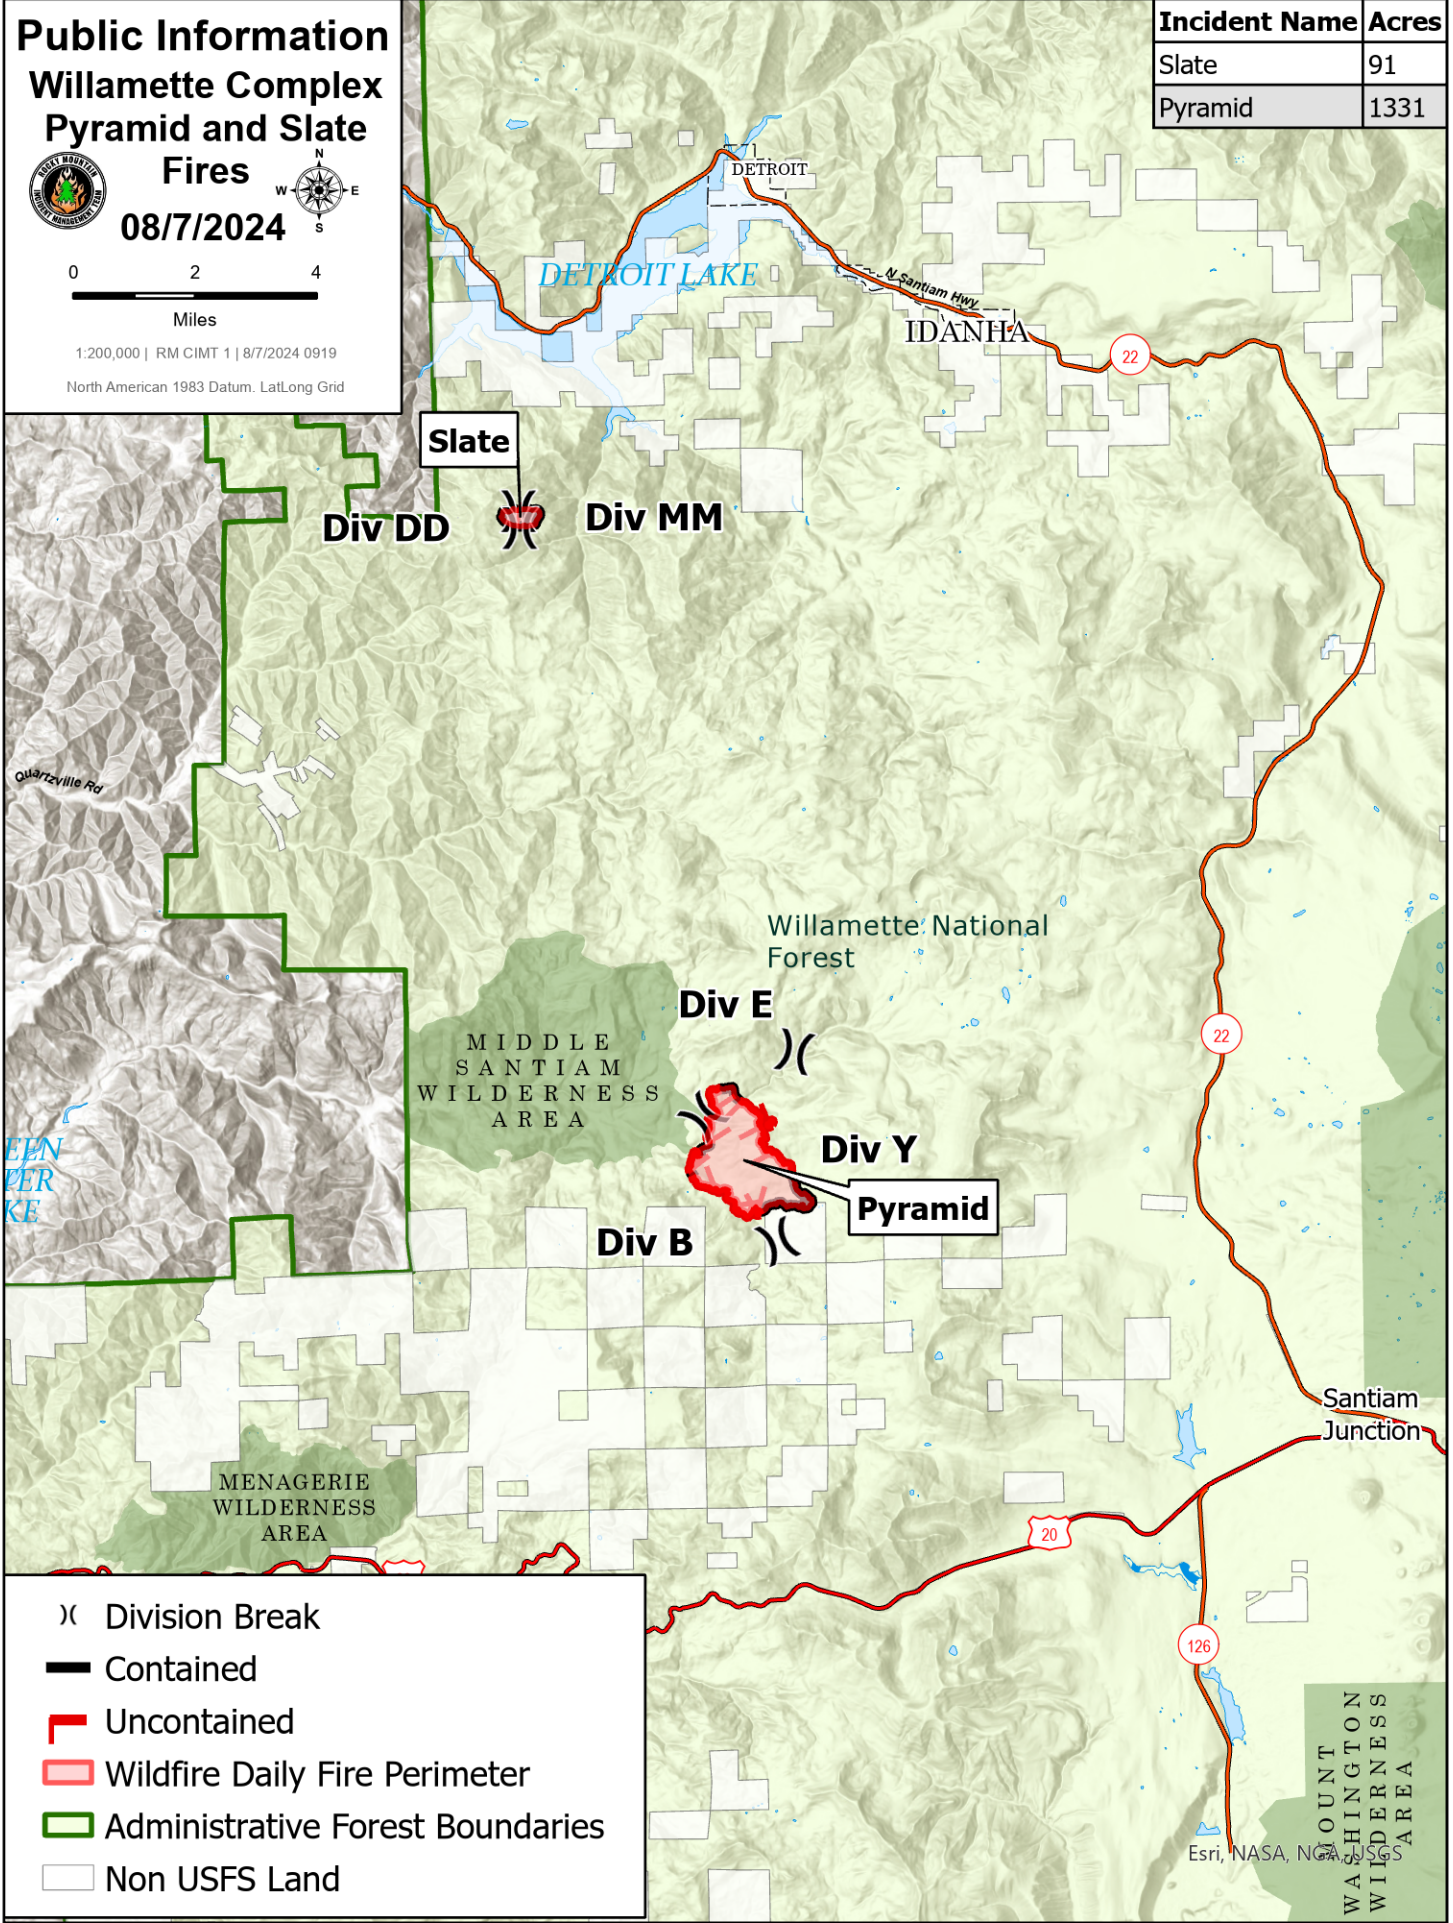

**Public Information**  
**Willamette Complex**  
**Pyramid and Slate**  
**Fires**

**08/7/2024**

1:200,000 | RM CIMT 1 | 8/7/2024 0919  
 North American 1983 Datum. Lat/Long Grid

Incident Name	Acres
Slate	91
Pyramid	1331

- (X) Division Break
- Contained
- Uncontained
- ▭ Wildfire Daily Fire Perimeter
- ▭ Administrative Forest Boundaries
- ▭ Non USFS Land

Esri, NASA, NOAA, USGS  
 WASHINGTON WILDERNESS AREA