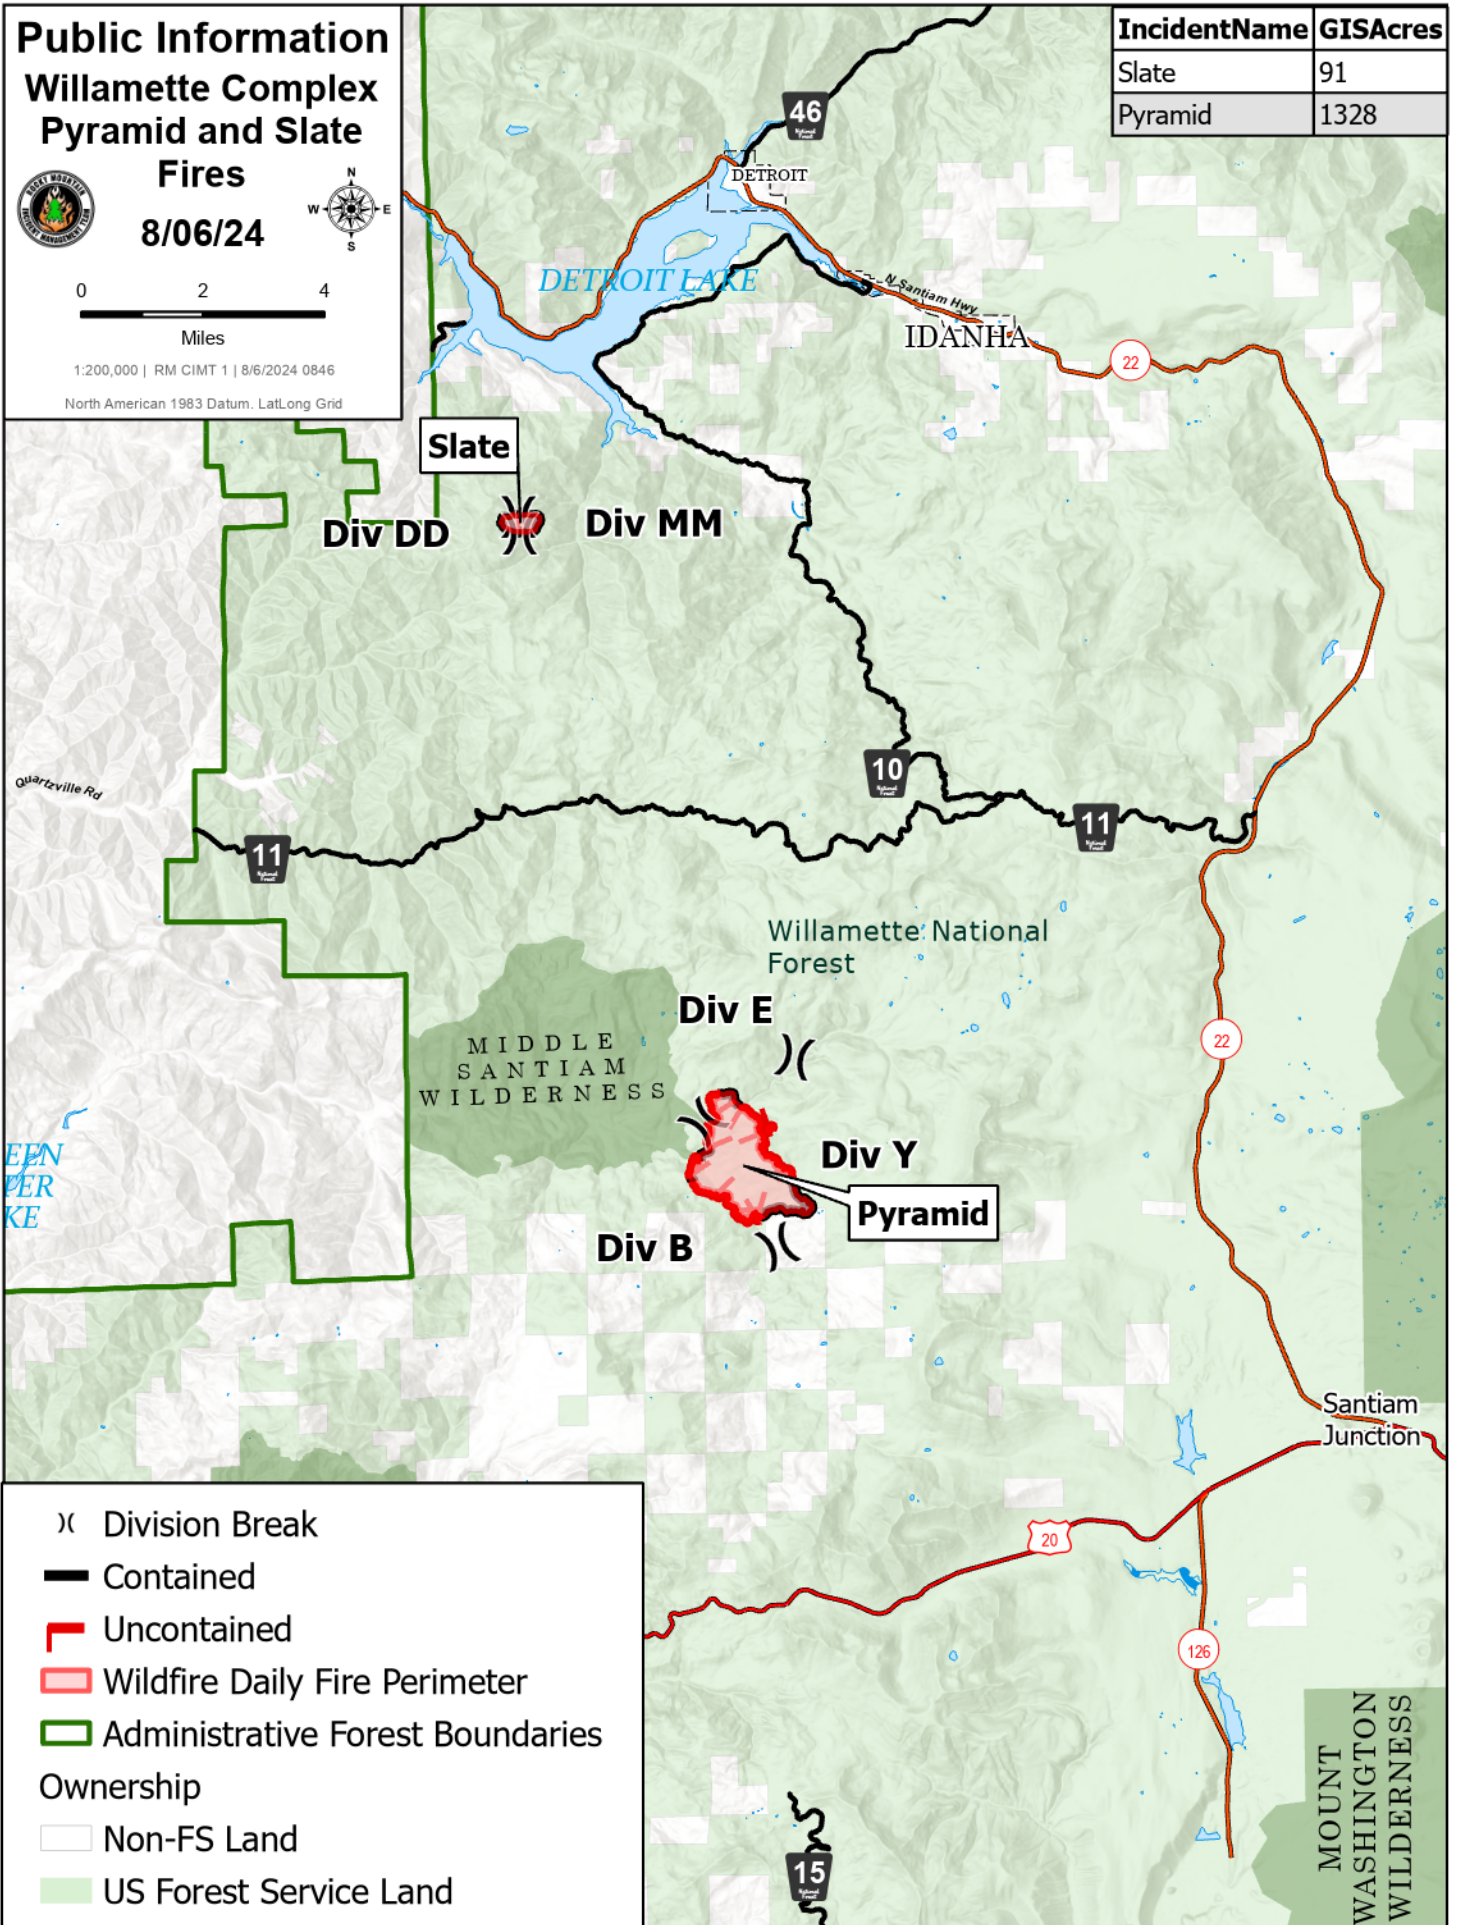

**Public Information  
Willamette Complex  
Pyramid and Slate  
Fires**

8/06/24

0 2 4  
Miles

1:200,000 | RM CIMT 1 | 8/6/2024 0846

North American 1983 Datum. Lat/Long Grid

IncidentName	GISAcres
Slate	91
Pyramid	1328

- X Division Break
  - Contained
  - Uncontained
  - ▭ Wildfire Daily Fire Perimeter
  - ▭ Administrative Forest Boundaries
- Ownership
- ▭ Non-FS Land
  - ▭ US Forest Service Land