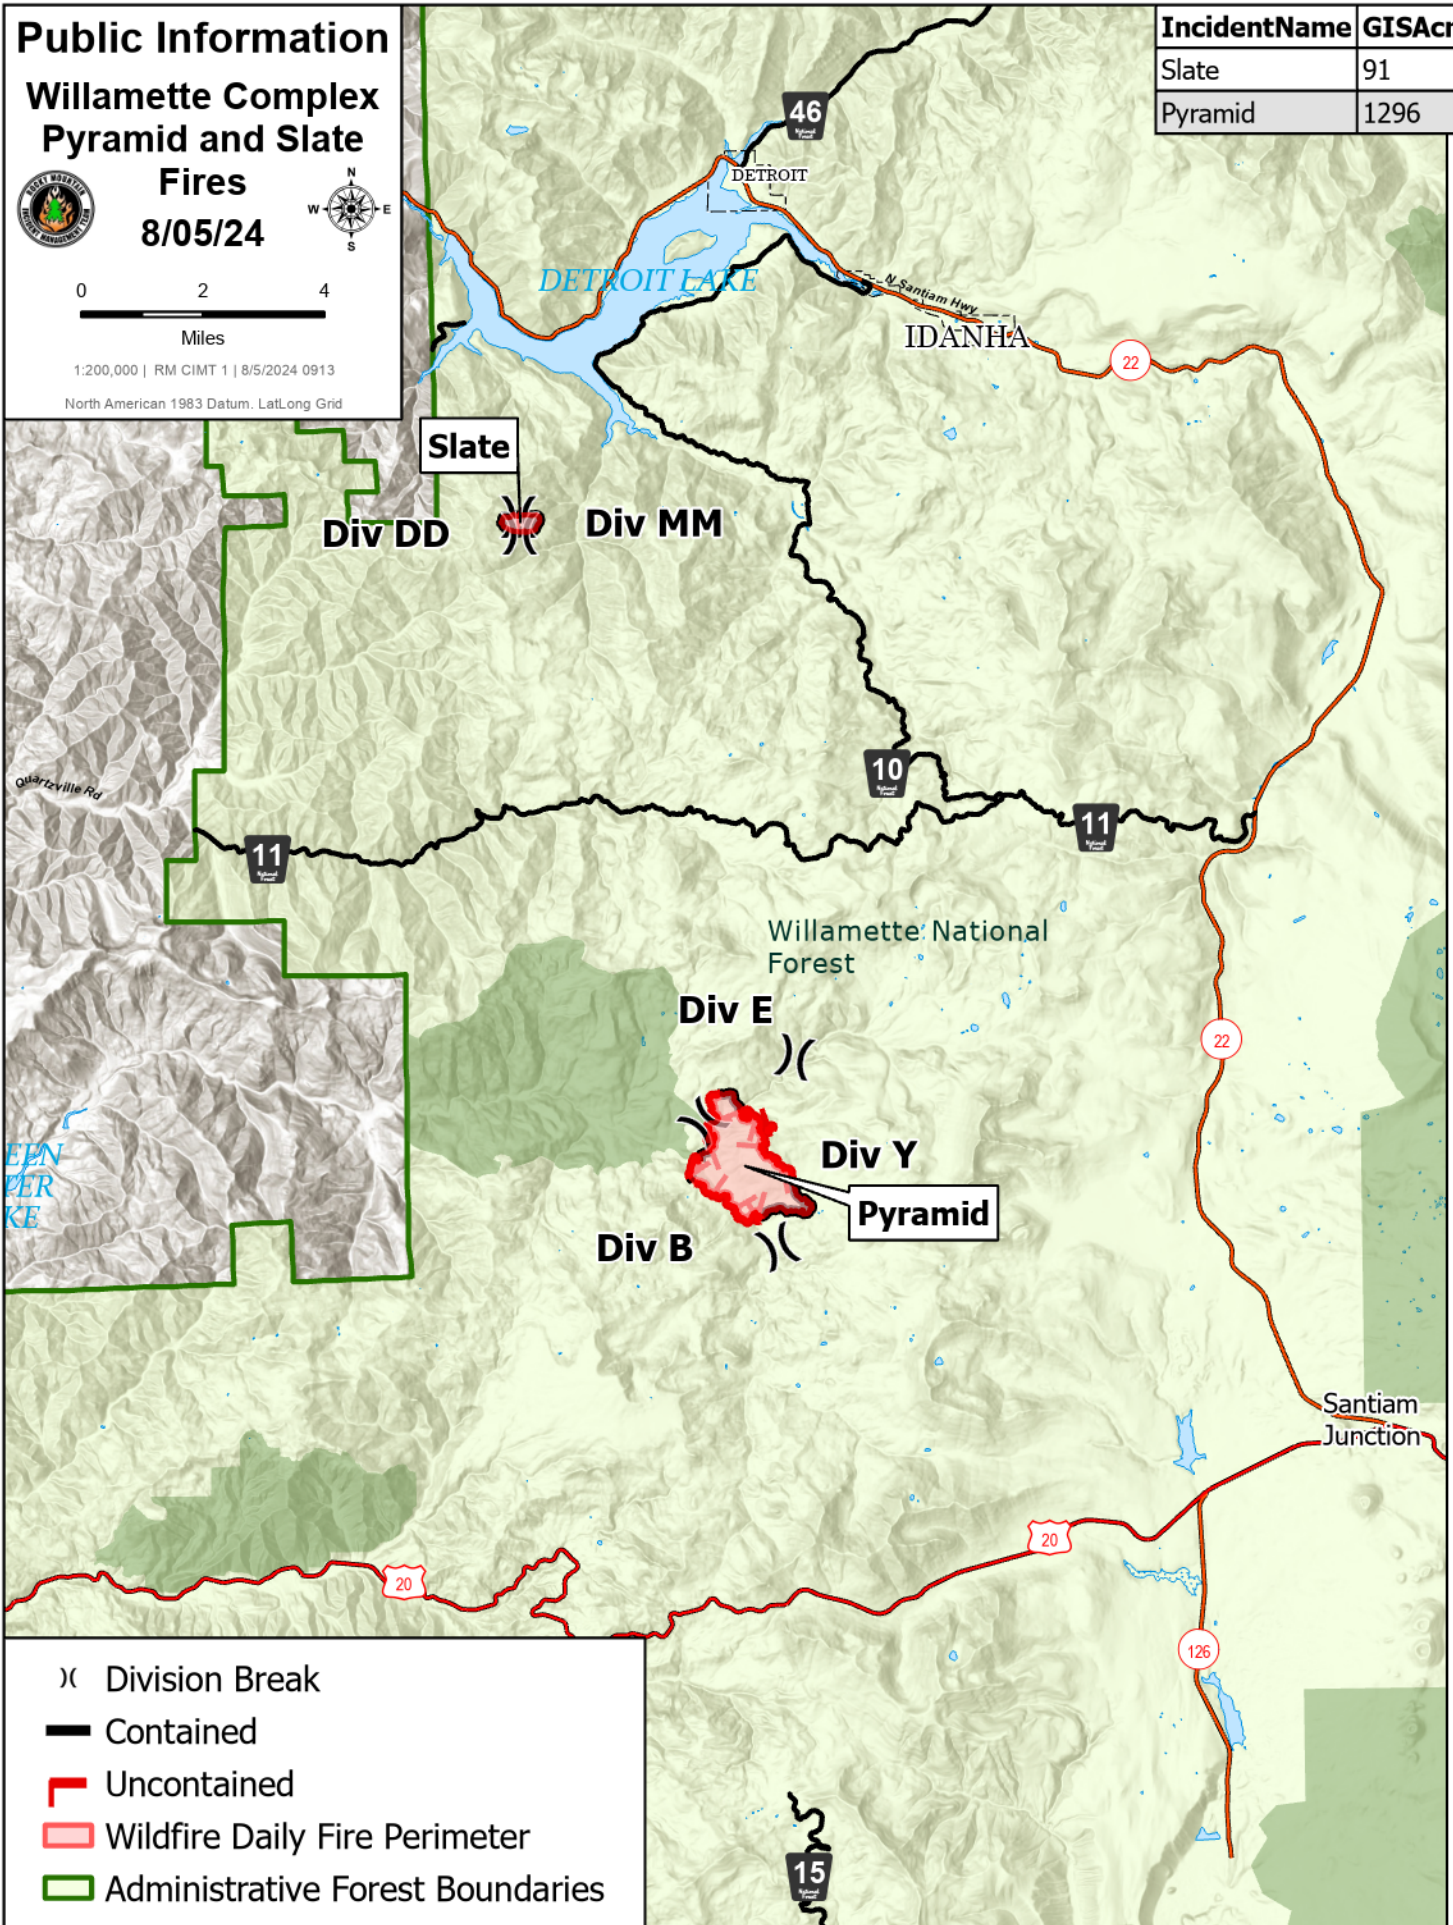

**Public Information**  
**Willamette Complex**  
**Pyramid and Slate**  
**Fires**  
**8/05/24**

1:200,000 | RM CIMT 1 | 8/5/2024 0913

North American 1983 Datum. Lat/Long Grid

IncidentName	GISAcres
Slate	91
Pyramid	1296

- (X) Division Break
- Contained
- Uncontained
- ▭ Wildfire Daily Fire Perimeter
- ▭ Administrative Forest Boundaries