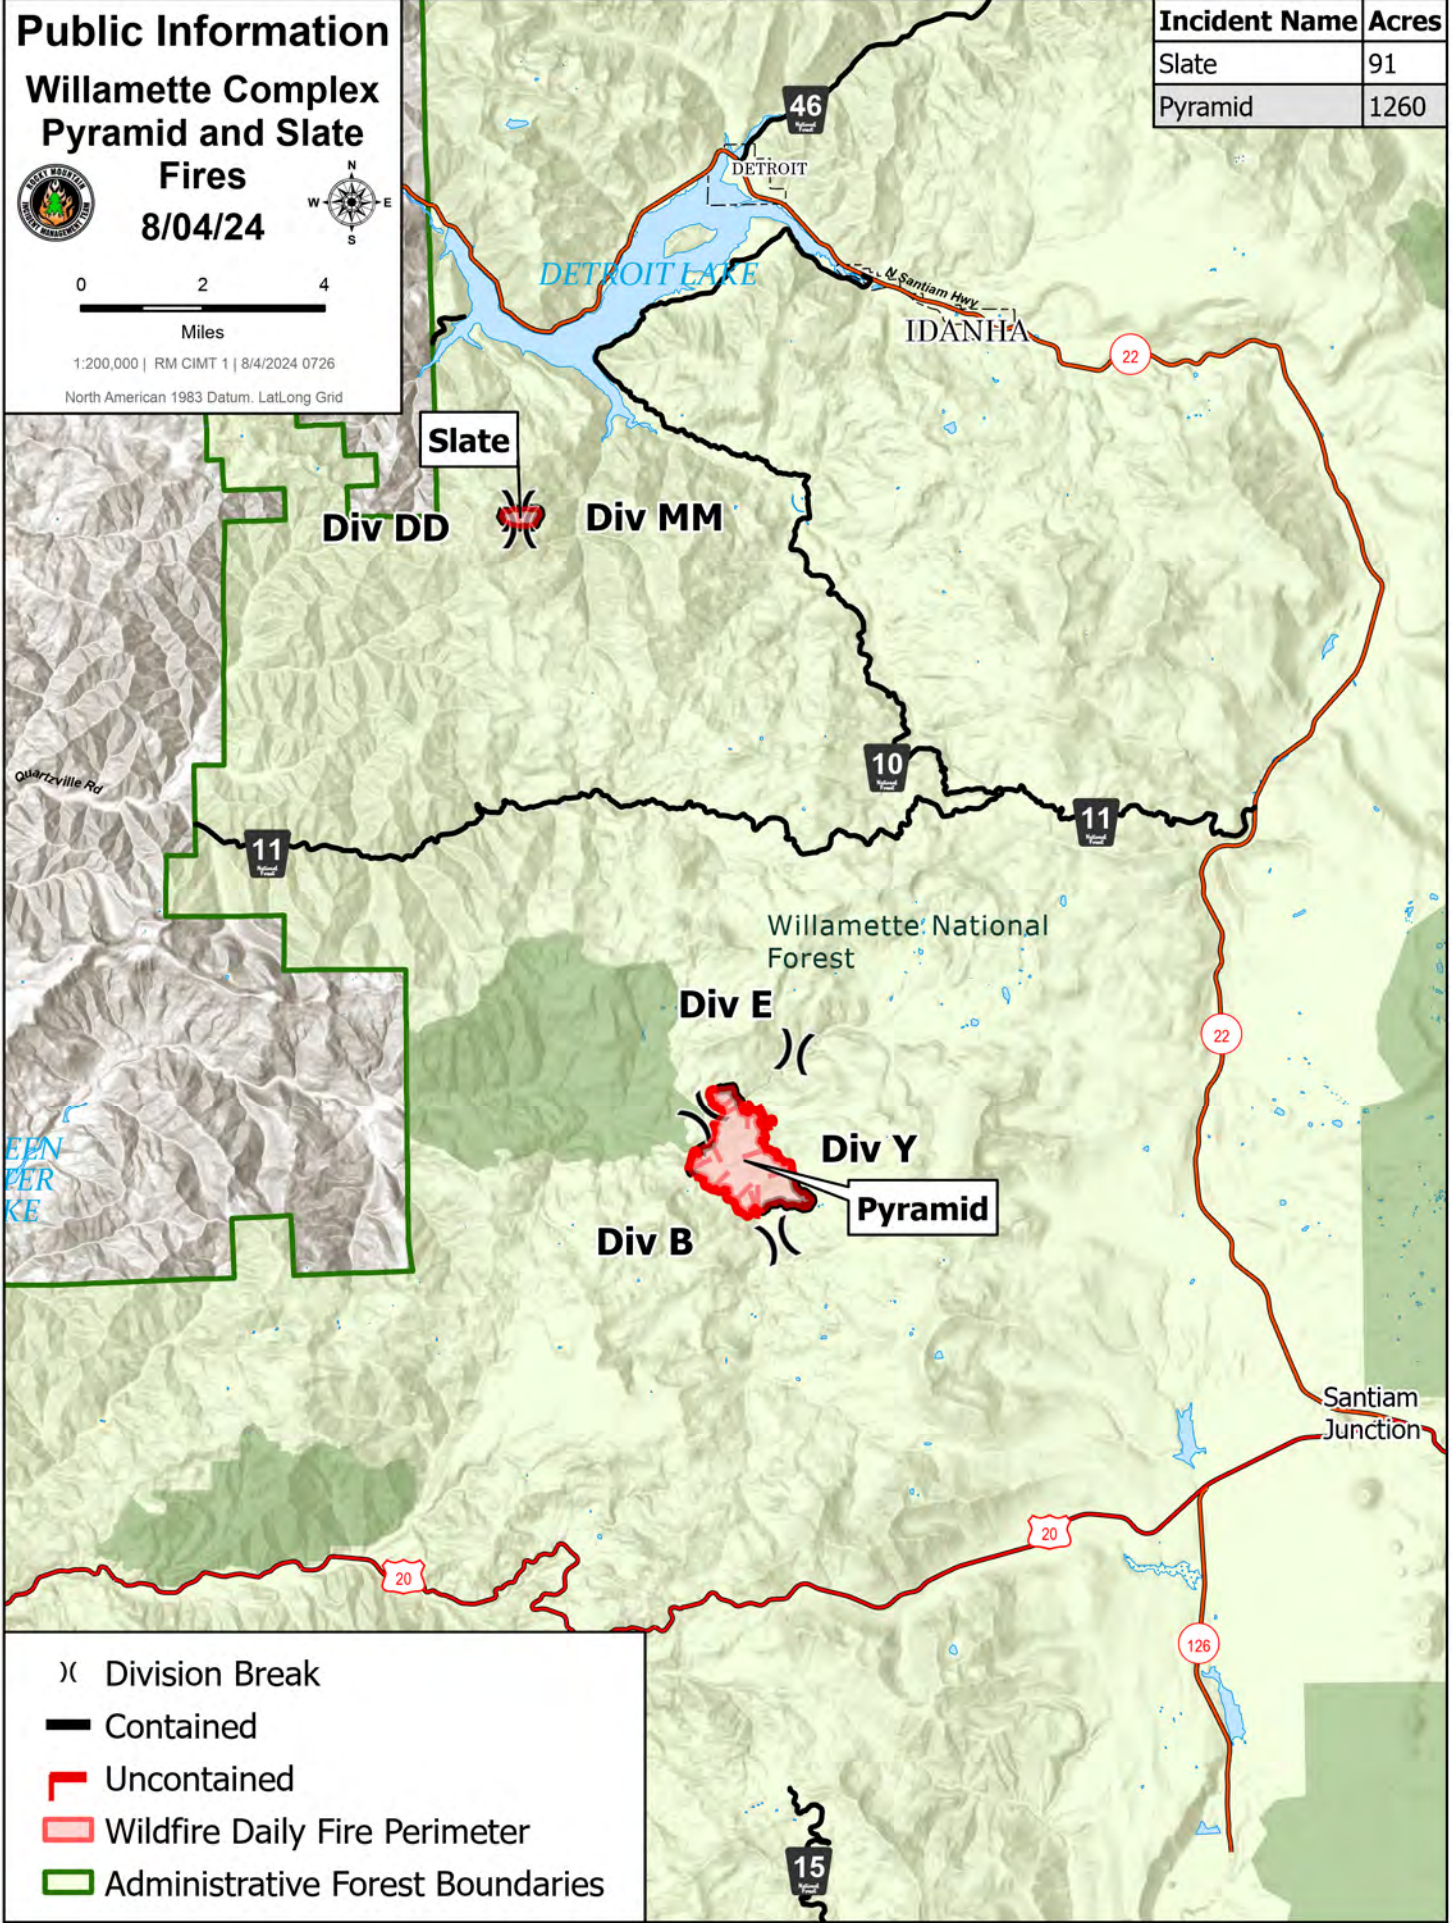

Public Information
Willamette Complex
Pyramid and Slate
Fires
8/04/24

1:200,000 | RM CIMT 1 | 8/4/2024 0726
 North American 1983 Datum. Lat/Long Grid

Incident Name	Acres
Slate	91
Pyramid	1260

- (X) Division Break
- Contained
- Uncontained
- ▭ Wildfire Daily Fire Perimeter
- ▭ Administrative Forest Boundaries