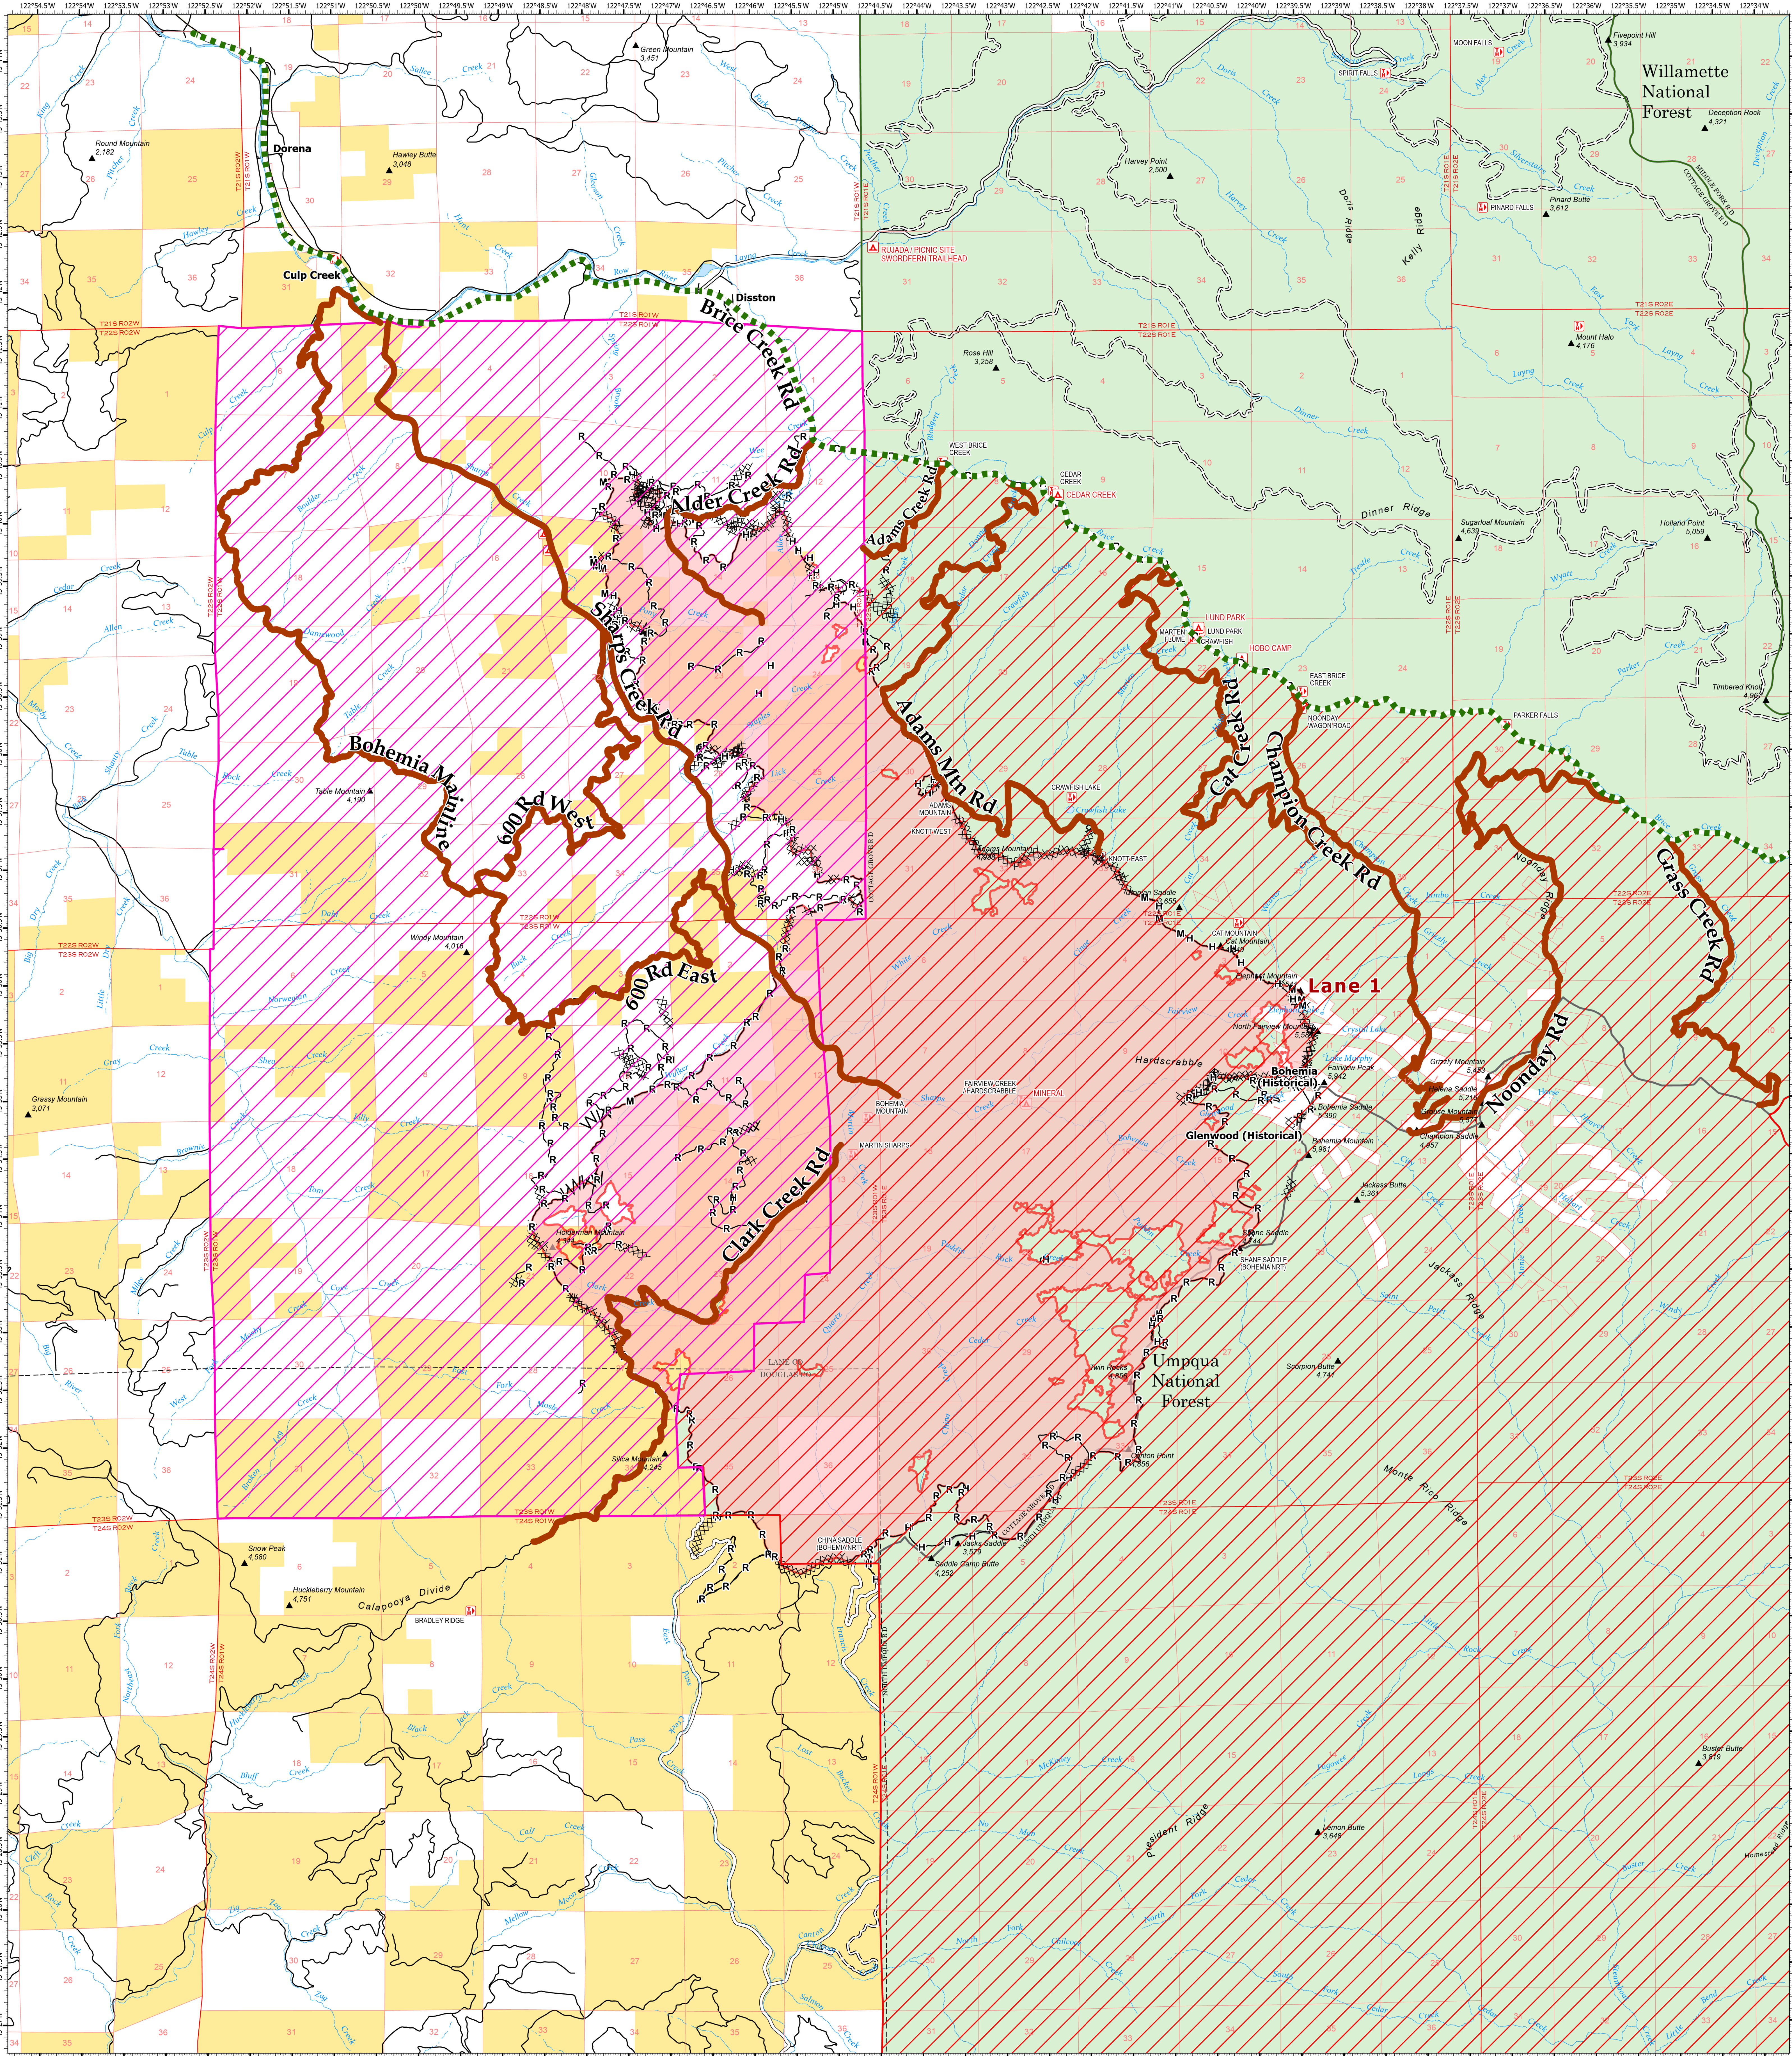

Closure

Cottage Grove - Lane 1

Cottage Grove - Lane 1
OR-771S-000028
25,267.4 Acres
08/25/2024 @ 00:40

- XXXX Completed Dozer Line
- MM Completed Fuel Break
- H Completed Hand Line
- M Completed Mixed Construction Line
- R Completed Road as Line
- Fire Perimeter
- Forest Closure
- BLM Closure
- Road Status
- Open
- Closed

8/29/2024 3:49 PM