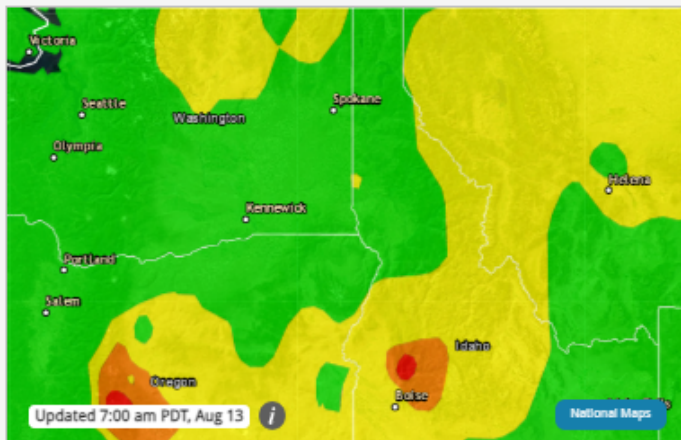

ZIP Code, City, or State

Anatone, WA
Lewiston Reporting Area

Fire & Smoke Map Monitors Near Me Recent Trends

Forecast AQI Today: Moderate Tomorrow: Moderate [More](#)

Current Air Quality

Primary Pollutant
This pollutant currently has the highest AQI in the area.

▼ PM2.5 **48** Good

Enjoy your outdoor activities.

No Other Pollutants Available

Air Quality Forecast

Forecast Discussion: Today's 24 hour air quality forecast is in the moderate category.
[Full Forecast Discussion](#)