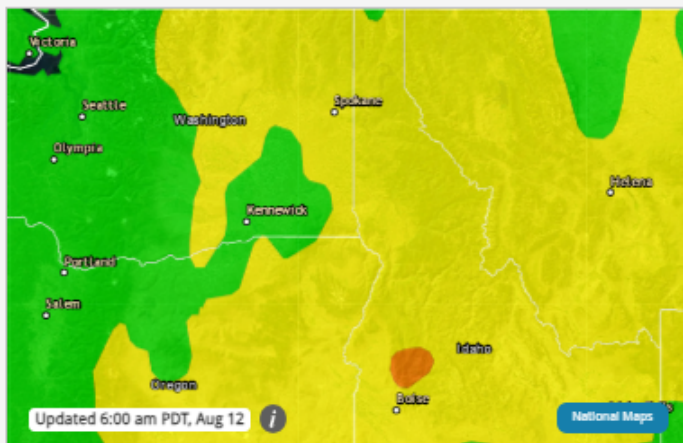

ZIP Code, City, or State

Anatone, WA

Lewiston Reporting Area

Fire & Smoke Map

Monitors Near Me

Recent Trends

Current Air Quality

Primary Pollutant

This pollutant currently has the highest AQI in the area.

PM2.5 **82** Moderate

If you are **unusually sensitive** to particle pollution, consider reducing your activity level or shorten the amount of time you are active outdoors.