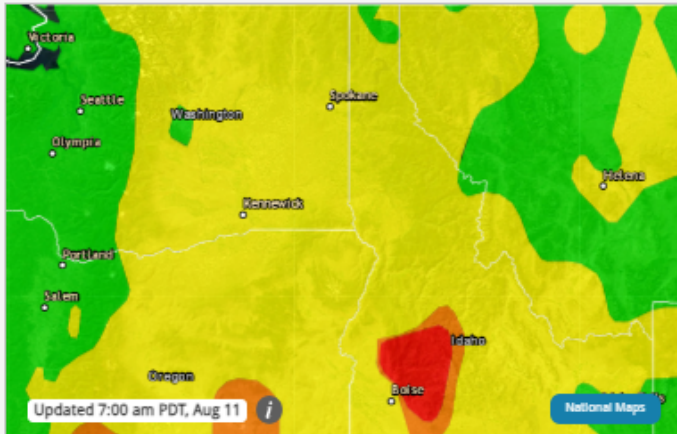

ZIP Code, City, or State

Anatone, WA

Lewiston Reporting Area

Fire & Smoke Map

Monitors Near Me

Recent Trends

Current Air Quality

Primary Pollutant

This pollutant currently has the highest AQI in the area.

PM2.5 **76** Moderate

If you are **unusually sensitive** to particle pollution, consider reducing your activity level or shorten the amount of time you are active outdoors.