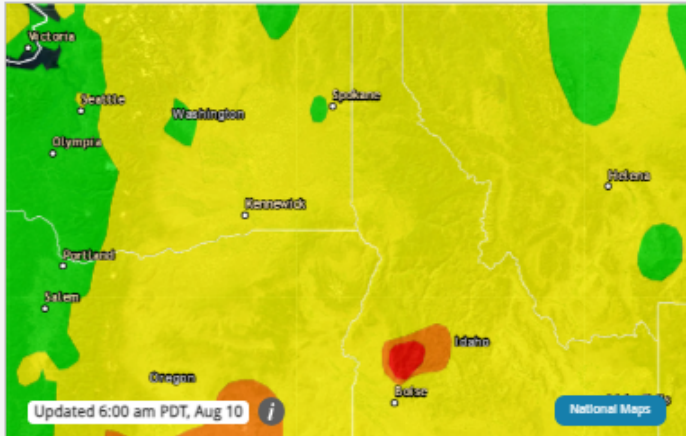

ZIP Code, City, or State

Anateone, WA
Lewiston Reporting Area

Fire & Smoke Map Monitors Near Me Recent Trends

Forecast AQI Today Tomorrow More

66 NowCast AQI **PM2.5**

Moderate Moderate

Current Air Quality

Primary Pollutant
This pollutant currently has the highest AQI in the area.

PM2.5 **66** Moderate

If you are **unusually sensitive** to particle pollution, consider reducing your activity level or shorten the amount of time you are active outdoors.

No Other Pollutants Available

Air Quality Forecast

Forecast Discussion: Today's 24 hour air quality forecast is in the moderate category.
[Full Forecast Discussion](#)

Forecast courtesy of
Idaho Department of Environmental Quality

Today	Sunday	Monday	Tuesday	Wednesday
60	68	55	57	59
Moderate PM2.5	Moderate PM2.5	Moderate PM2.5	Moderate PM2.5	Moderate PM2.5