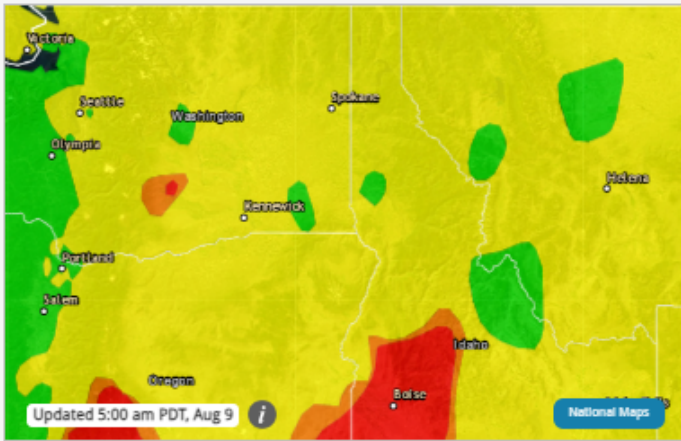

ZIP Code, City, or State

**Anatone, WA**

Lewiston Reporting Area

[Fire & Smoke Map](#)

[Monitors Near Me](#)

[Recent Trends](#)

## Current Air Quality

### Primary Pollutant

This pollutant currently has the highest AQI in the area.

PM2.5 **62** Moderate

If you are **unusually sensitive** to particle pollution, consider reducing your activity level or shorten the amount of time you are active outdoors.