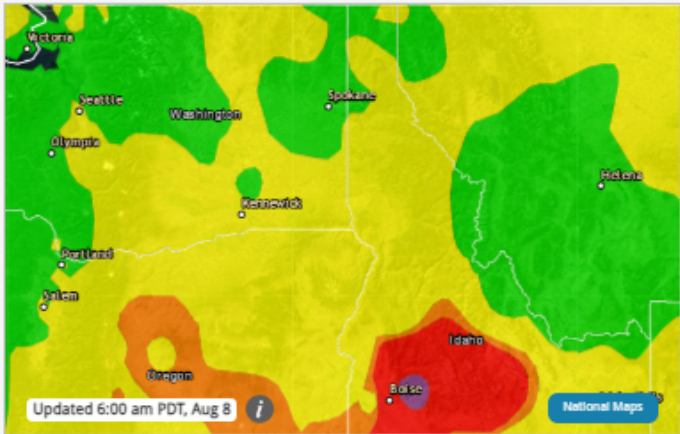

Moderate

Current Air Quality 6 AM PDT Aug 8

67 NowCast AQI | **PM2.5**

Forecast AQI Today Tomorrow More

Moderate Moderate

ZIP Code, City, or State

Anatone, WA

Lewiston Reporting Area

Fire & Smoke Map Monitors Near Me Recent Trends

Current Air Quality

Primary Pollutant
This pollutant currently has the highest AQI in the area.

PM2.5 **67** Moderate

If you are **unusually sensitive** to particle pollution, consider reducing your activity level or shorten the amount of time you are active outdoors.

No Other Pollutants Available

Air Quality Forecast

Forecast Discussion: Today's 24 hour air quality forecast is in the moderate category. [Full Forecast Discussion](#)

Forecast courtesy of [Idaho Department of Environmental Quality](#)

Today	Tomorrow	Saturday	Sunday	Monday
52	53	58	54	53
Moderate PM2.5	Moderate PM2.5	Moderate PM2.5	Moderate PM2.5	Moderate PM2.5

Primary Pollutant
This pollutant currently has the highest forecasted AQI in the area.