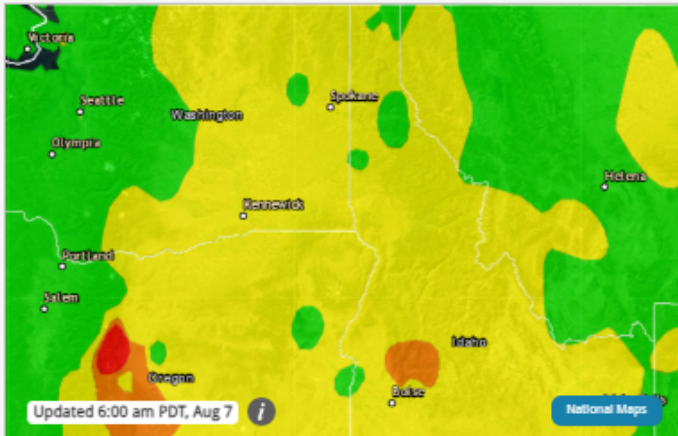

ZIP Code, City, or State

**Anatone, WA**

Lewiston Reporting Area

Fire & Smoke Map

Monitors Near Me

Recent Trends

### Primary Pollutant

This pollutant currently has the highest AQI in the area.

PM2.5

67

Moderate

If you are **unusually sensitive** to particle pollution, consider reducing your activity level or shorten the amount of time you are active outdoors.