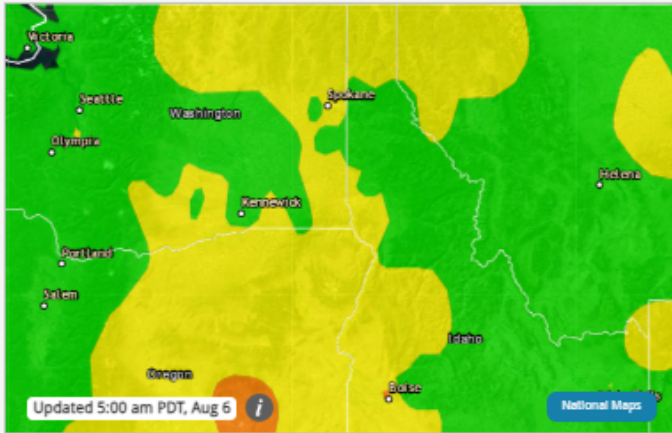

Current Air Quality

Primary Pollutant
This pollutant currently has the highest AQI in the area.

▼ PM2.5 **59** Moderate

If you are **unusually sensitive** to particle pollution, consider reducing your activity level or shorten the amount of time you are active outdoors.

No Other Pollutants Available

Air Quality Forecast

Forecast Discussion: Today's 24 hour air quality forecast is in the moderate category.
[Full Forecast Discussion](#)

Forecast courtesy of
Idaho Department of Environmental Quality

Today	Tomorrow	Thursday	Friday	Saturday
54	53	61	55	58
Moderate PM2.5	Moderate PM2.5	Moderate PM2.5	Moderate PM2.5	Moderate PM2.5

Primary Pollutant
This pollutant currently has the highest forecasted AQI in the area.