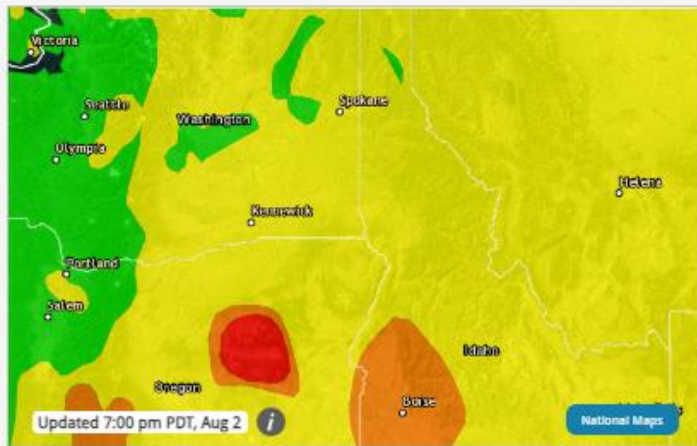

ZIP Code, City, or State

Anatone, WA

Lewiston Reporting Area

[Fire & Smoke Map](#)

[Monitors Near Me](#)

[Recent Trends](#)

Current Air Quality

Primary Pollutant
This pollutant currently has the highest AQI in the area.

▼ PM2.5 **73** Moderate

If you are **unusually sensitive** to particle pollution, consider reducing your activity level or shorten the amount of time you are active outdoors.

No Other Pollutants Available