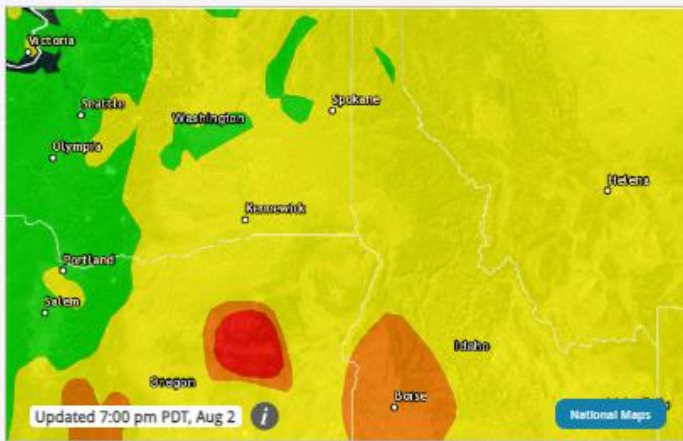

Current Air Quality

Primary Pollutant

This pollutant currently has the highest AQI in the area.

PM2.5 **70** Moderate

If you are **unusually sensitive** to particle pollution, consider reducing your activity level or shorten the amount of time you are active outdoors.

No Other Pollutants Available

Air Quality Forecast

Forecast Discussion: The air quality is currently in the moderate category.

[Full Forecast Discussion](#)

Forecast courtesy of
Idaho Department of Environmental Quality

Today	Sunday	Monday	Tuesday	Wednesday
66	57	65	63	60
Moderate PM2.5	Moderate PM2.5	Moderate PM2.5	Moderate PM2.5	Moderate PM2.5