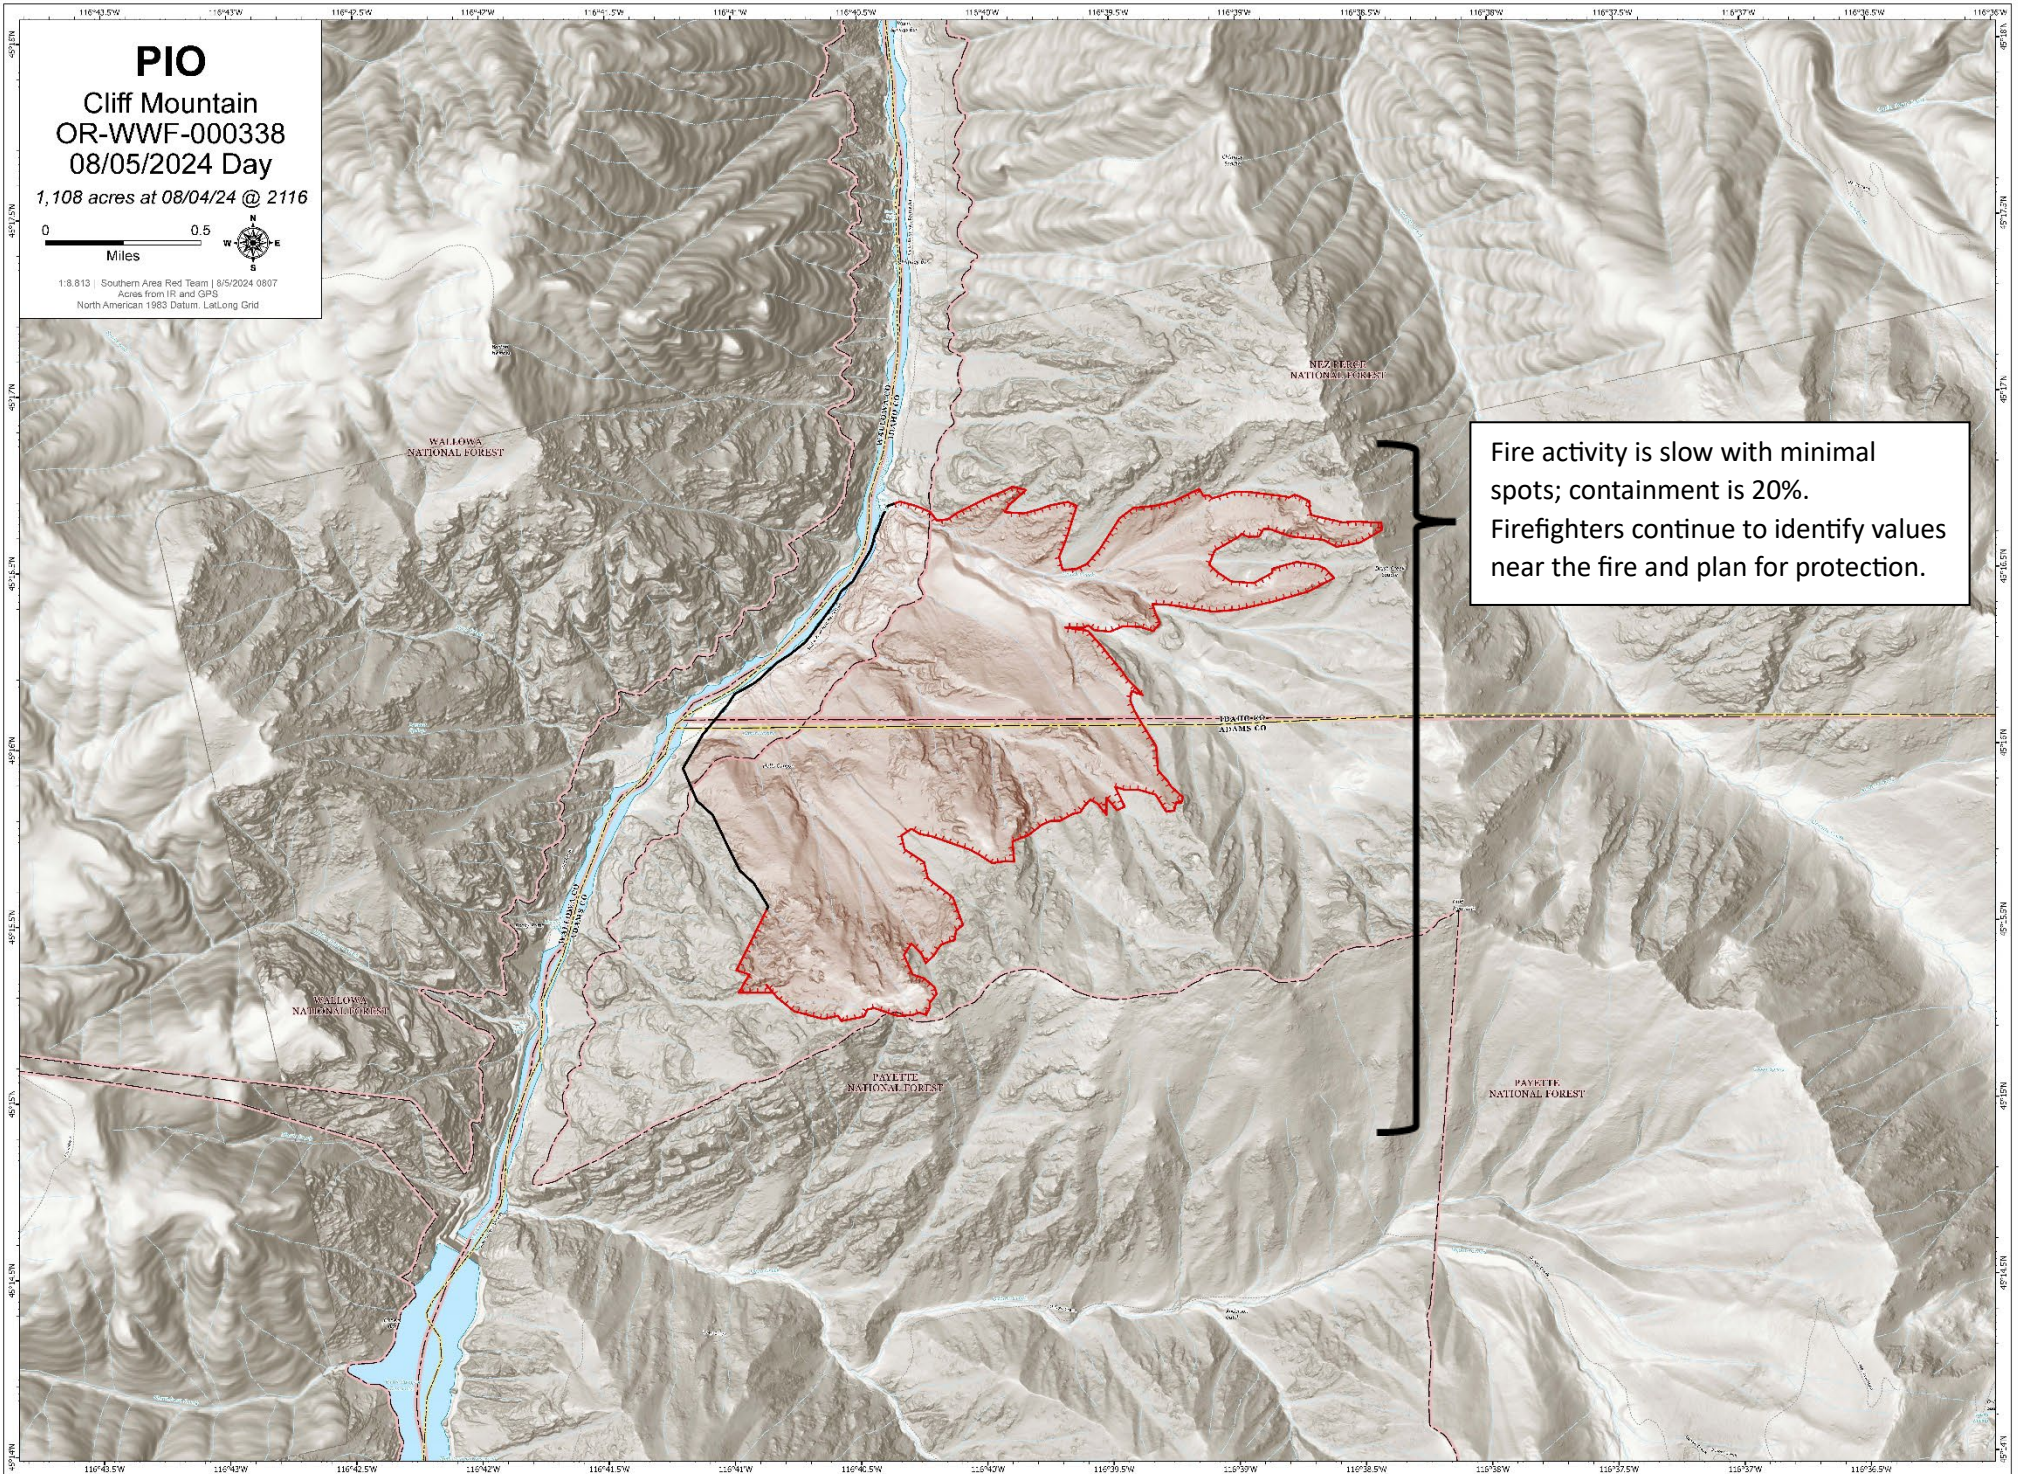

PIO

Cliff Mountain
OR-WWF-000338
08/05/2024 Day

1,108 acres at 08/04/24 @ 2116

Fire activity is slow with minimal spots; containment is 20%.
Firefighters continue to identify values near the fire and plan for protection.