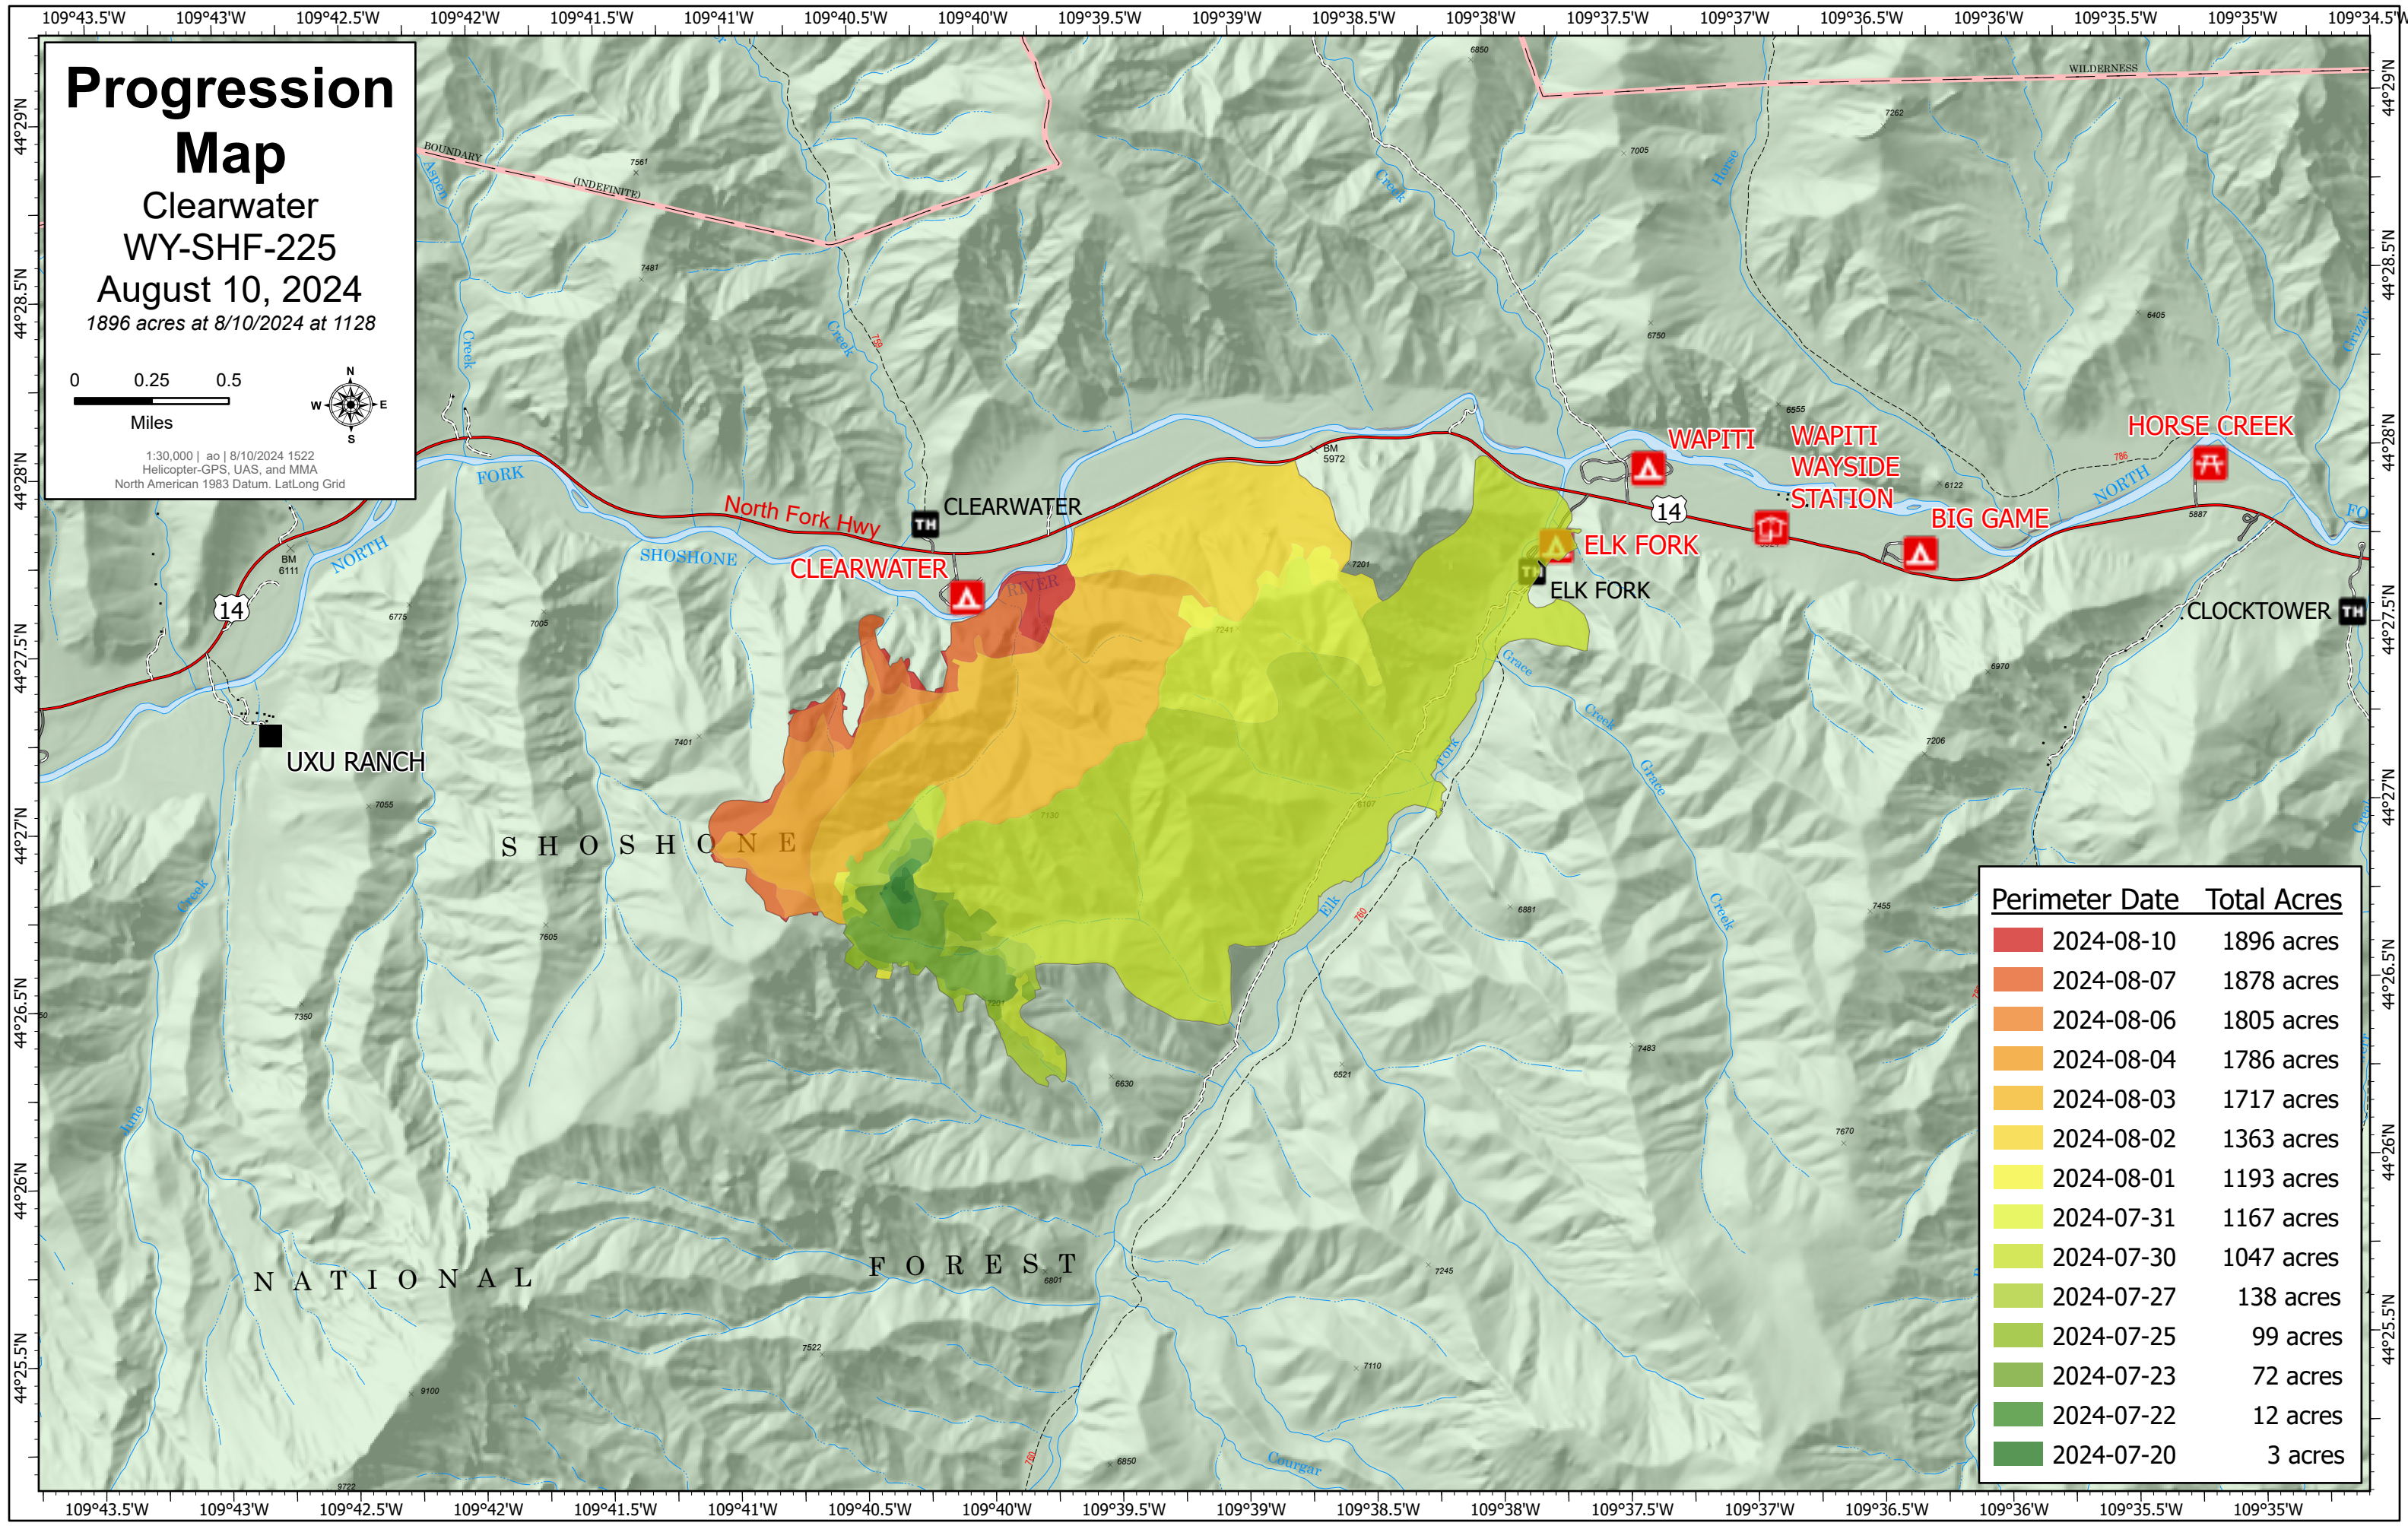

Progression Map

Clearwater
WY-SHF-225
August 10, 2024
1896 acres at 8/10/2024 at 1128

1:30,000 | ao | 8/10/2024 1522
Helicopter-GPS, UAS, and MMA
North American 1983 Datum, LatLong Grid

Perimeter Date	Total Acres
2024-08-10	1896 acres
2024-08-07	1878 acres
2024-08-06	1805 acres
2024-08-04	1786 acres
2024-08-03	1717 acres
2024-08-02	1363 acres
2024-08-01	1193 acres
2024-07-31	1167 acres
2024-07-30	1047 acres
2024-07-27	138 acres
2024-07-25	99 acres
2024-07-23	72 acres
2024-07-22	12 acres
2024-07-20	3 acres