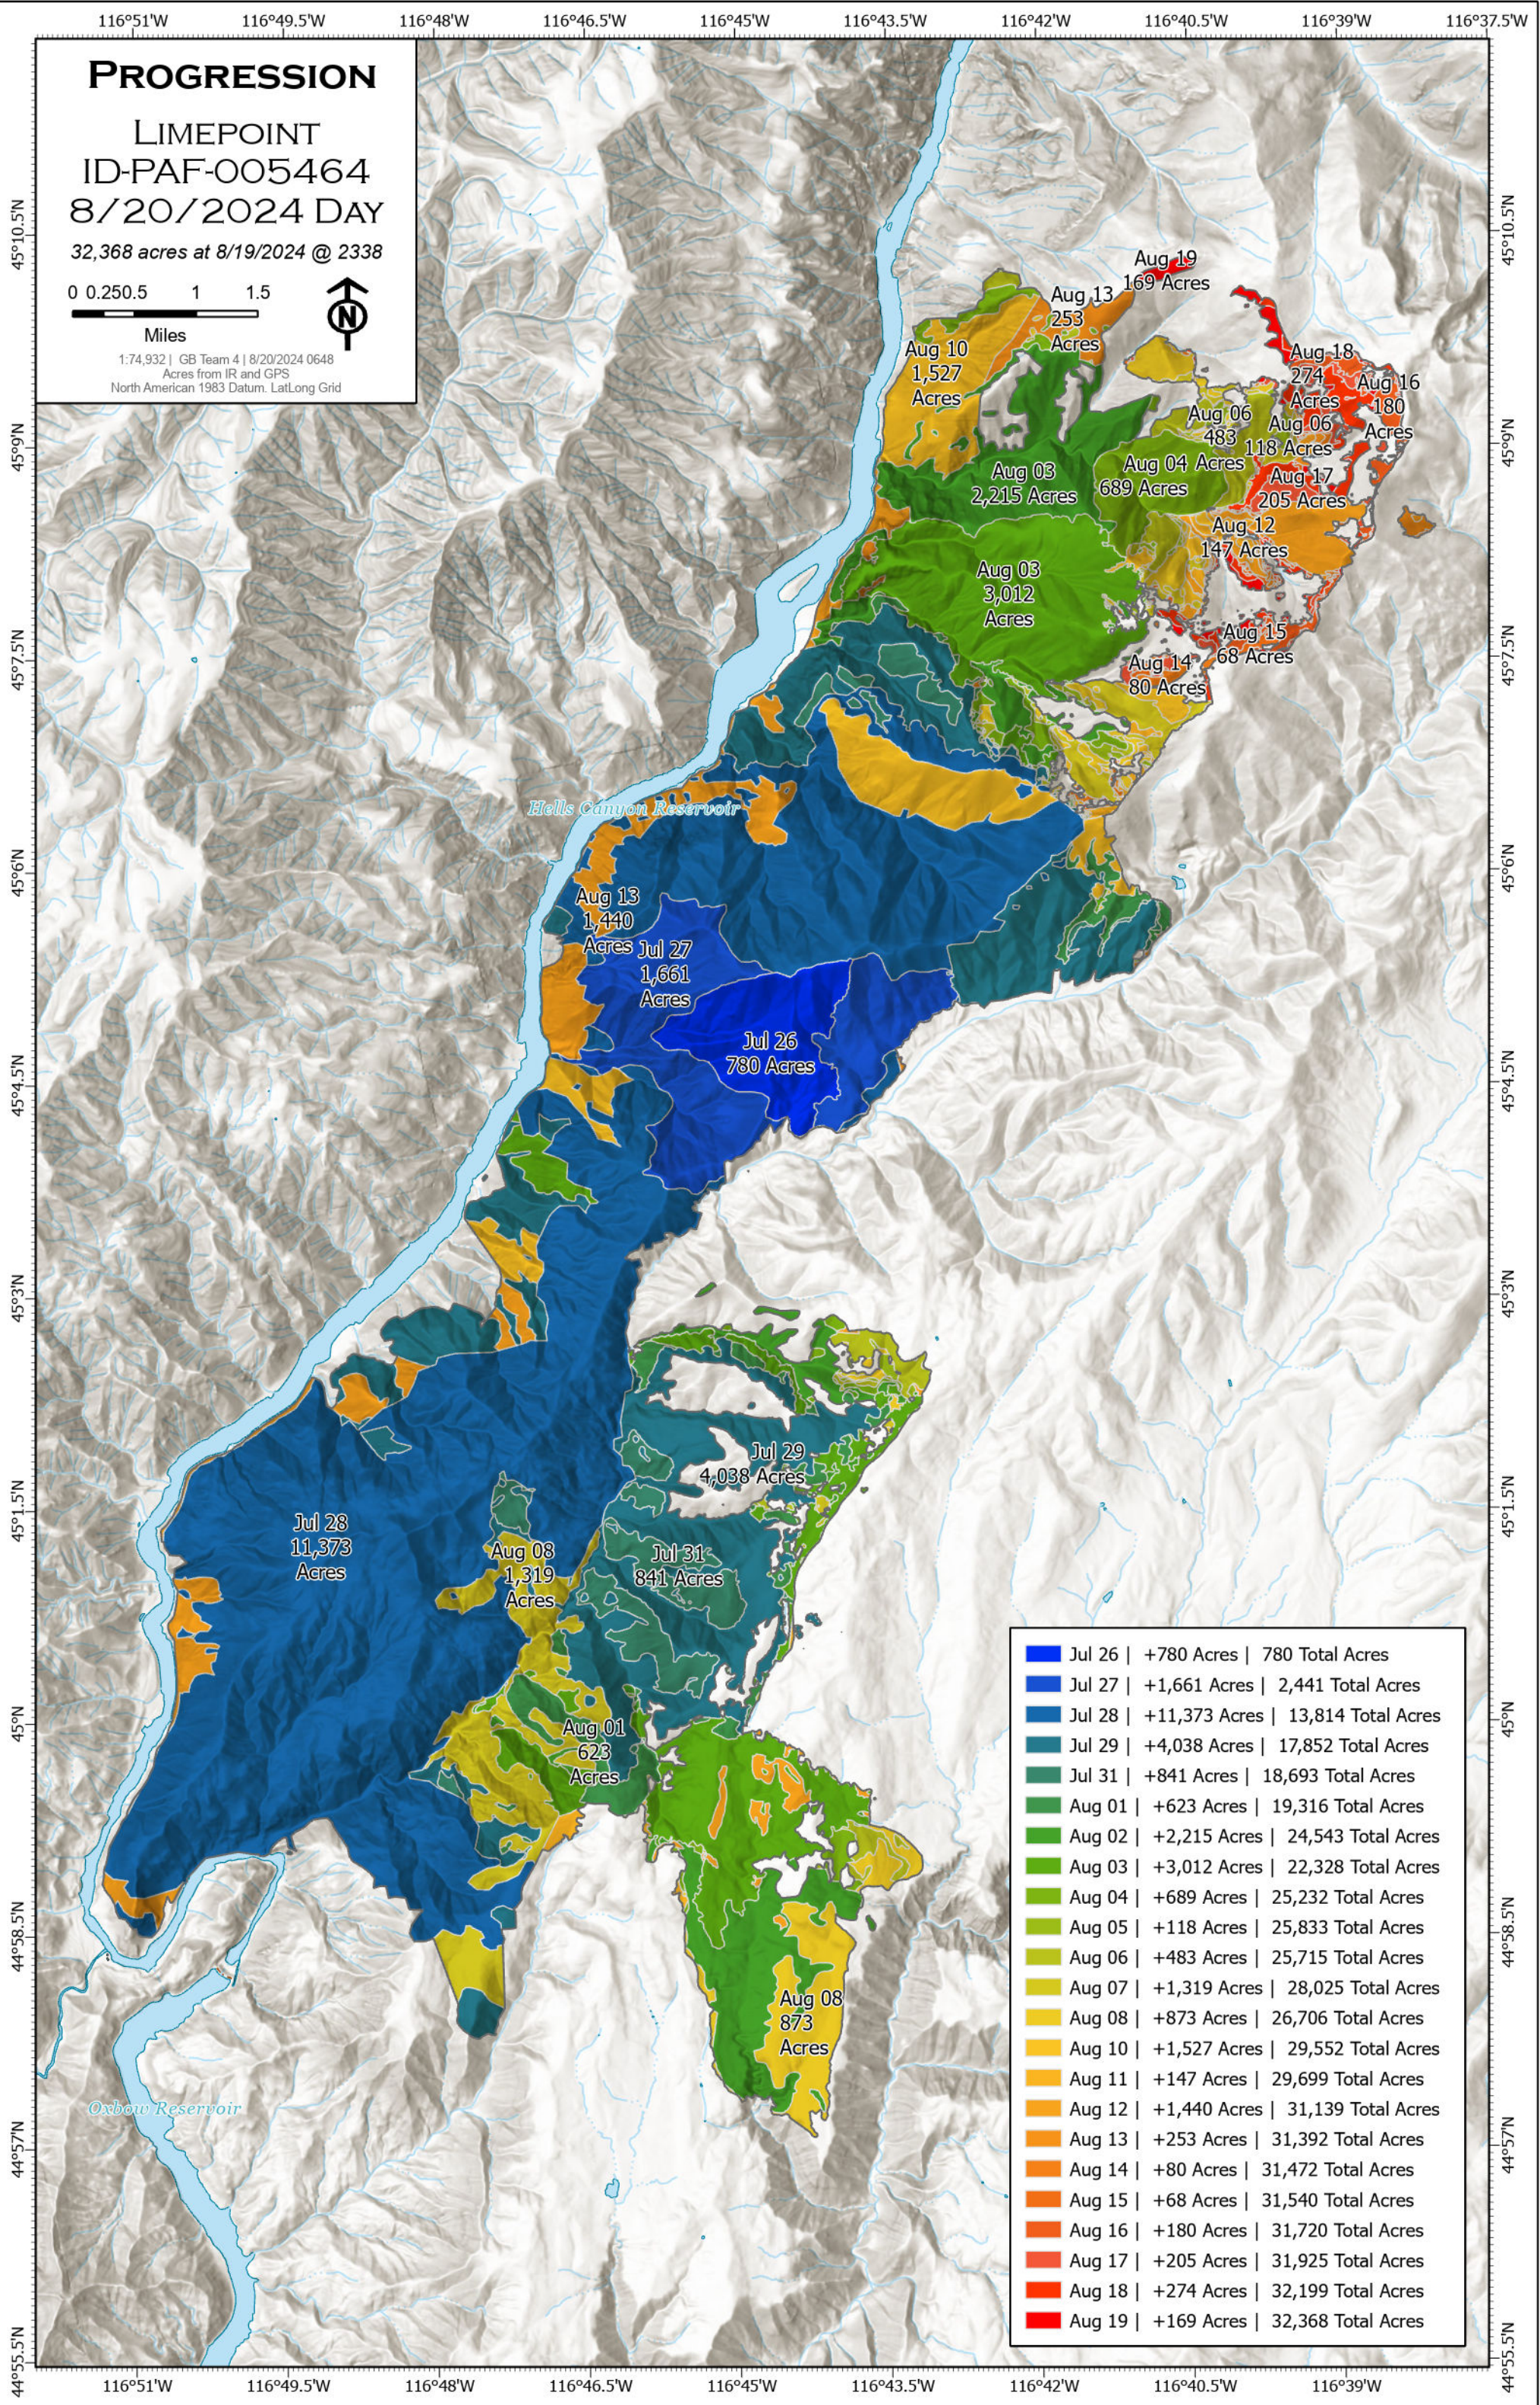

PROGRESSION

LIMEPOINT
ID-PAF-005464
8/20/2024 DAY
32,368 acres at 8/19/2024 @ 2338

1:74,932 | GB Team 4 | 8/20/2024 0648
Acres from IR and GPS
North American 1983 Datum, LatLong Grid

Jul 26	+780 Acres	780 Total Acres
Jul 27	+1,661 Acres	2,441 Total Acres
Jul 28	+11,373 Acres	13,814 Total Acres
Jul 29	+4,038 Acres	17,852 Total Acres
Jul 31	+841 Acres	18,693 Total Acres
Aug 01	+623 Acres	19,316 Total Acres
Aug 02	+2,215 Acres	24,543 Total Acres
Aug 03	+3,012 Acres	22,328 Total Acres
Aug 04	+689 Acres	25,232 Total Acres
Aug 05	+118 Acres	25,833 Total Acres
Aug 06	+483 Acres	25,715 Total Acres
Aug 07	+1,319 Acres	28,025 Total Acres
Aug 08	+873 Acres	26,706 Total Acres
Aug 10	+1,527 Acres	29,552 Total Acres
Aug 11	+147 Acres	29,699 Total Acres
Aug 12	+1,440 Acres	31,139 Total Acres
Aug 13	+253 Acres	31,392 Total Acres
Aug 14	+80 Acres	31,472 Total Acres
Aug 15	+68 Acres	31,540 Total Acres
Aug 16	+180 Acres	31,720 Total Acres
Aug 17	+205 Acres	31,925 Total Acres
Aug 18	+274 Acres	32,199 Total Acres
Aug 19	+169 Acres	32,368 Total Acres