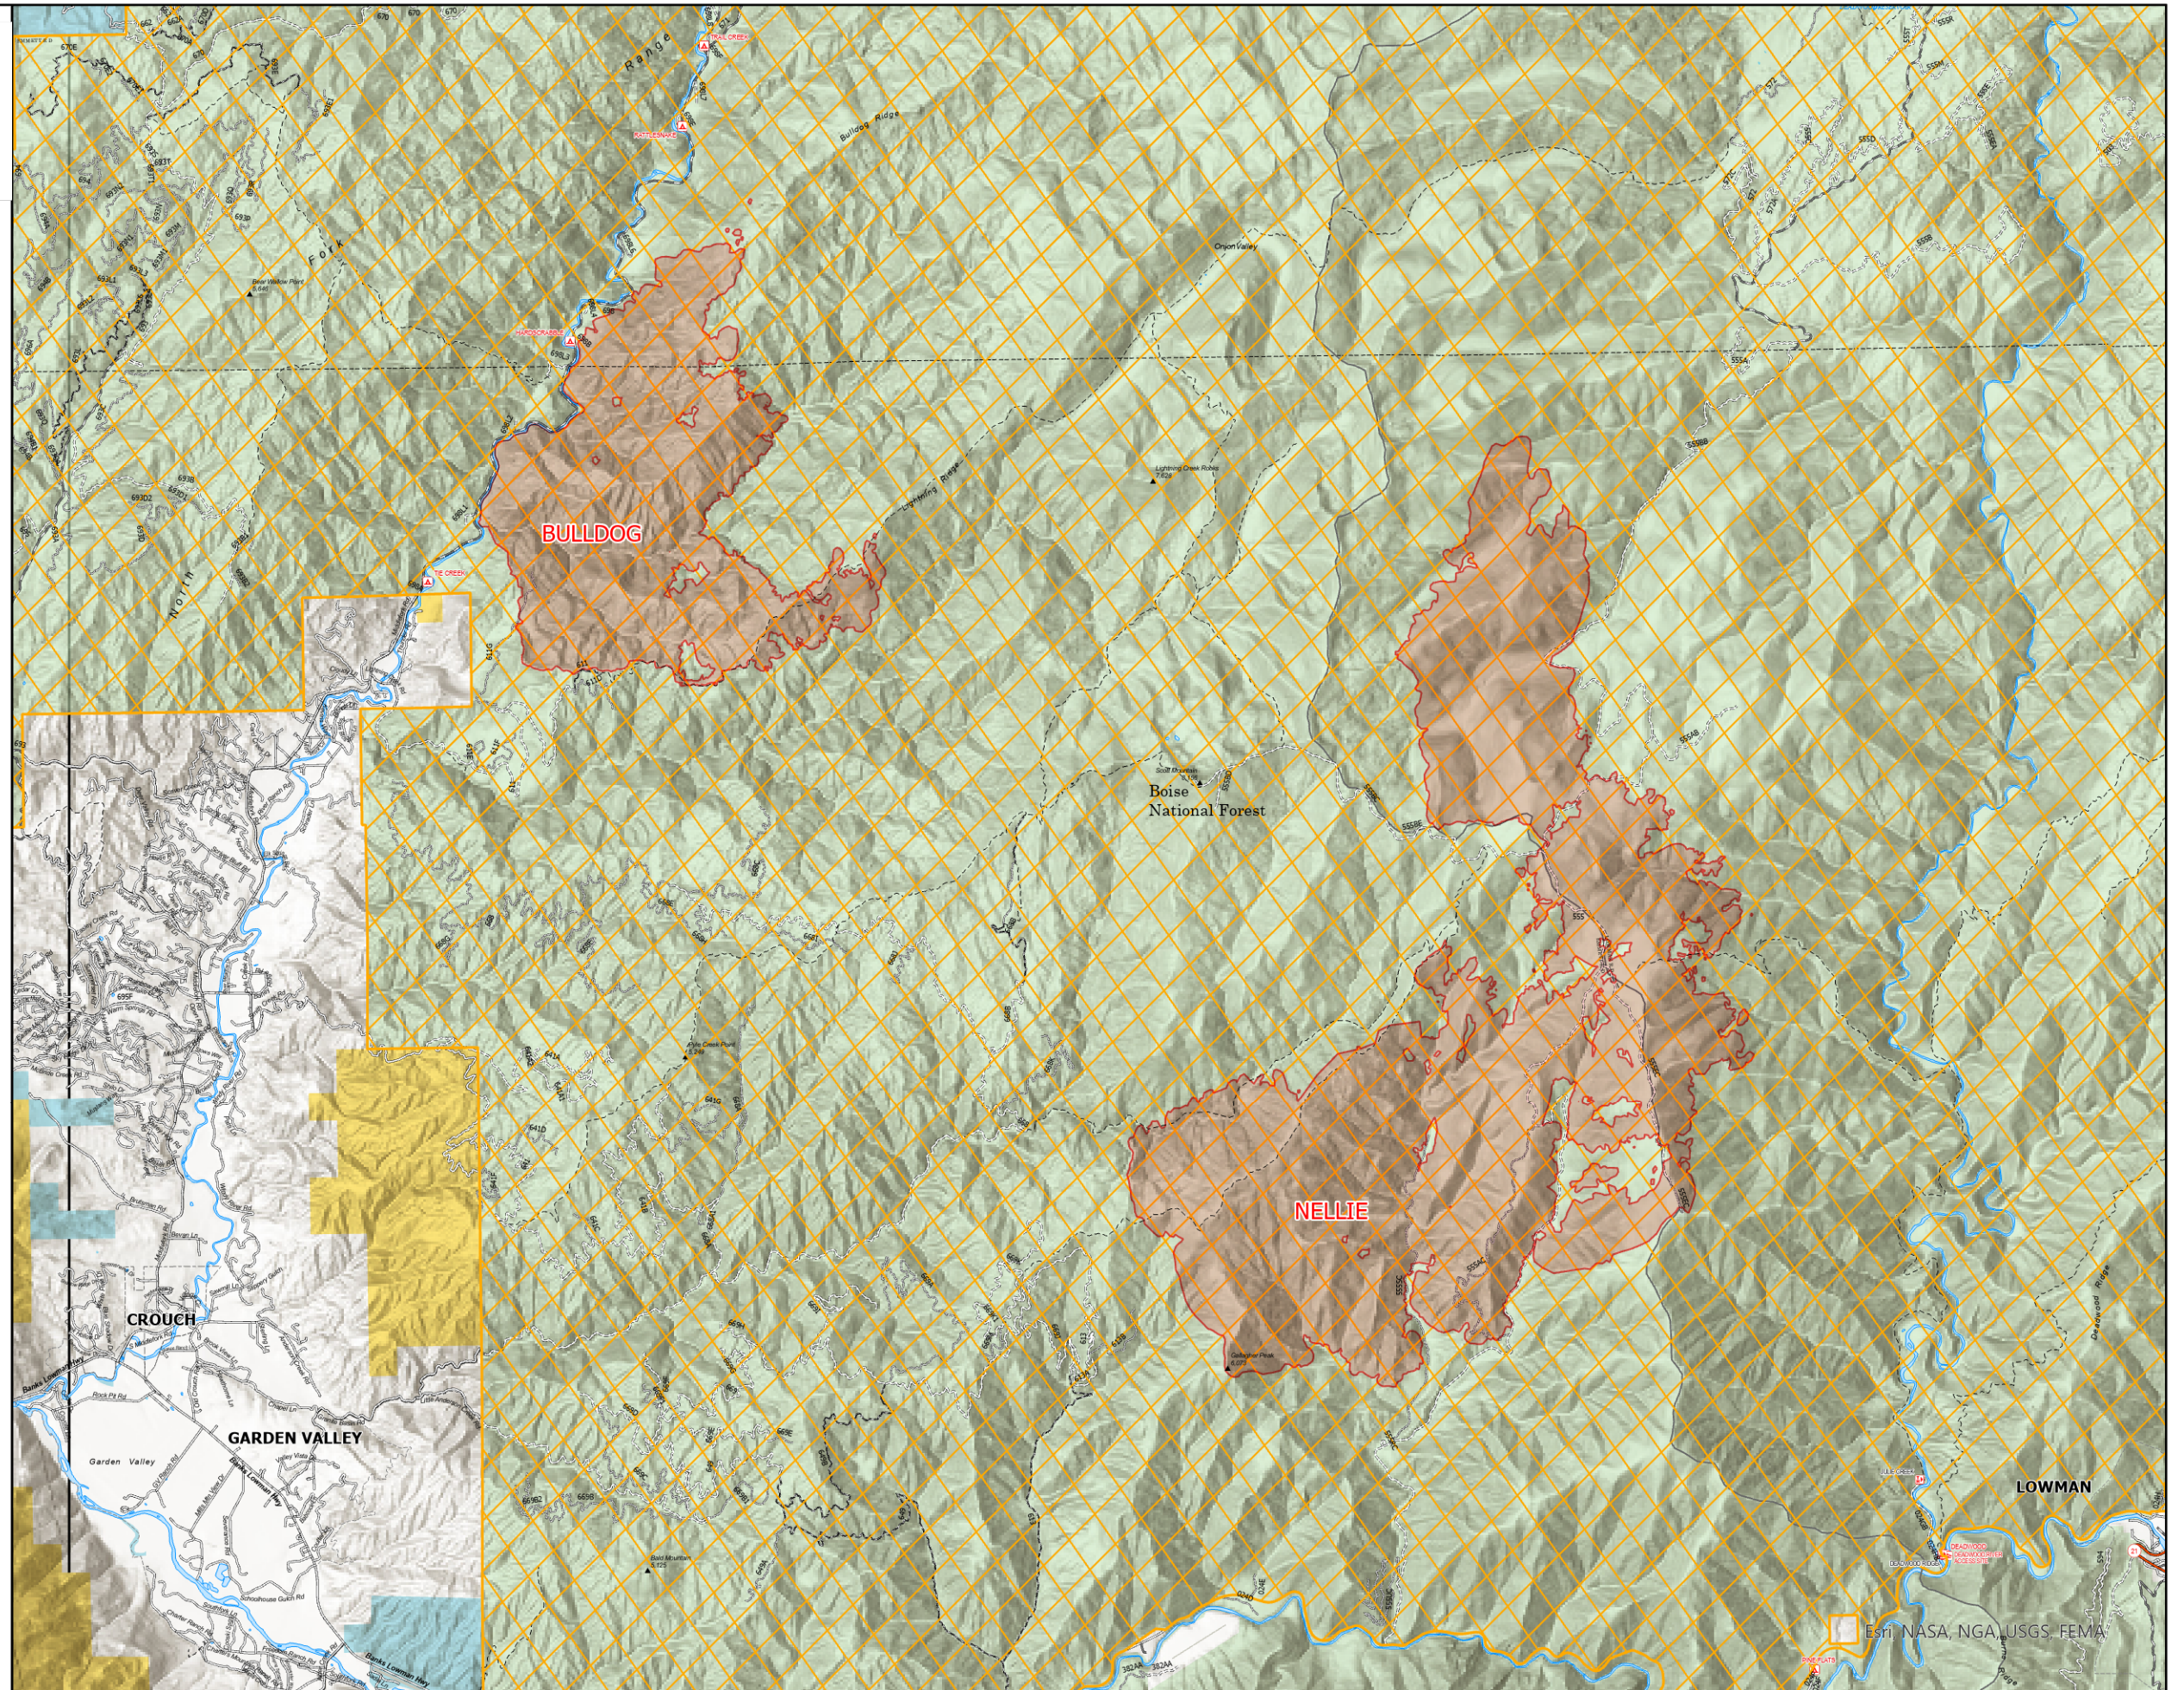

Public Information

8/18/2024 Day

MIDDLE FORK COMPLEX
ID-BOF-000936

15628 Acres

- Wildfire Daily Fire Perimeter
- Closure Areas
- Secondary Highway
- Road
- Road, Paved
- Road, Dirt/Gravel
- Road, high Clearance
- Road, Closed
- FS Closed Road
- Forest Service Land
- Bureau of Land Management Lands
- State Lands

1:92,727 | amcall | 8/18/2024 0527
North American 1983 Datum. LatLong Grid

Esri, NASA, NGA, USGS, FEMA