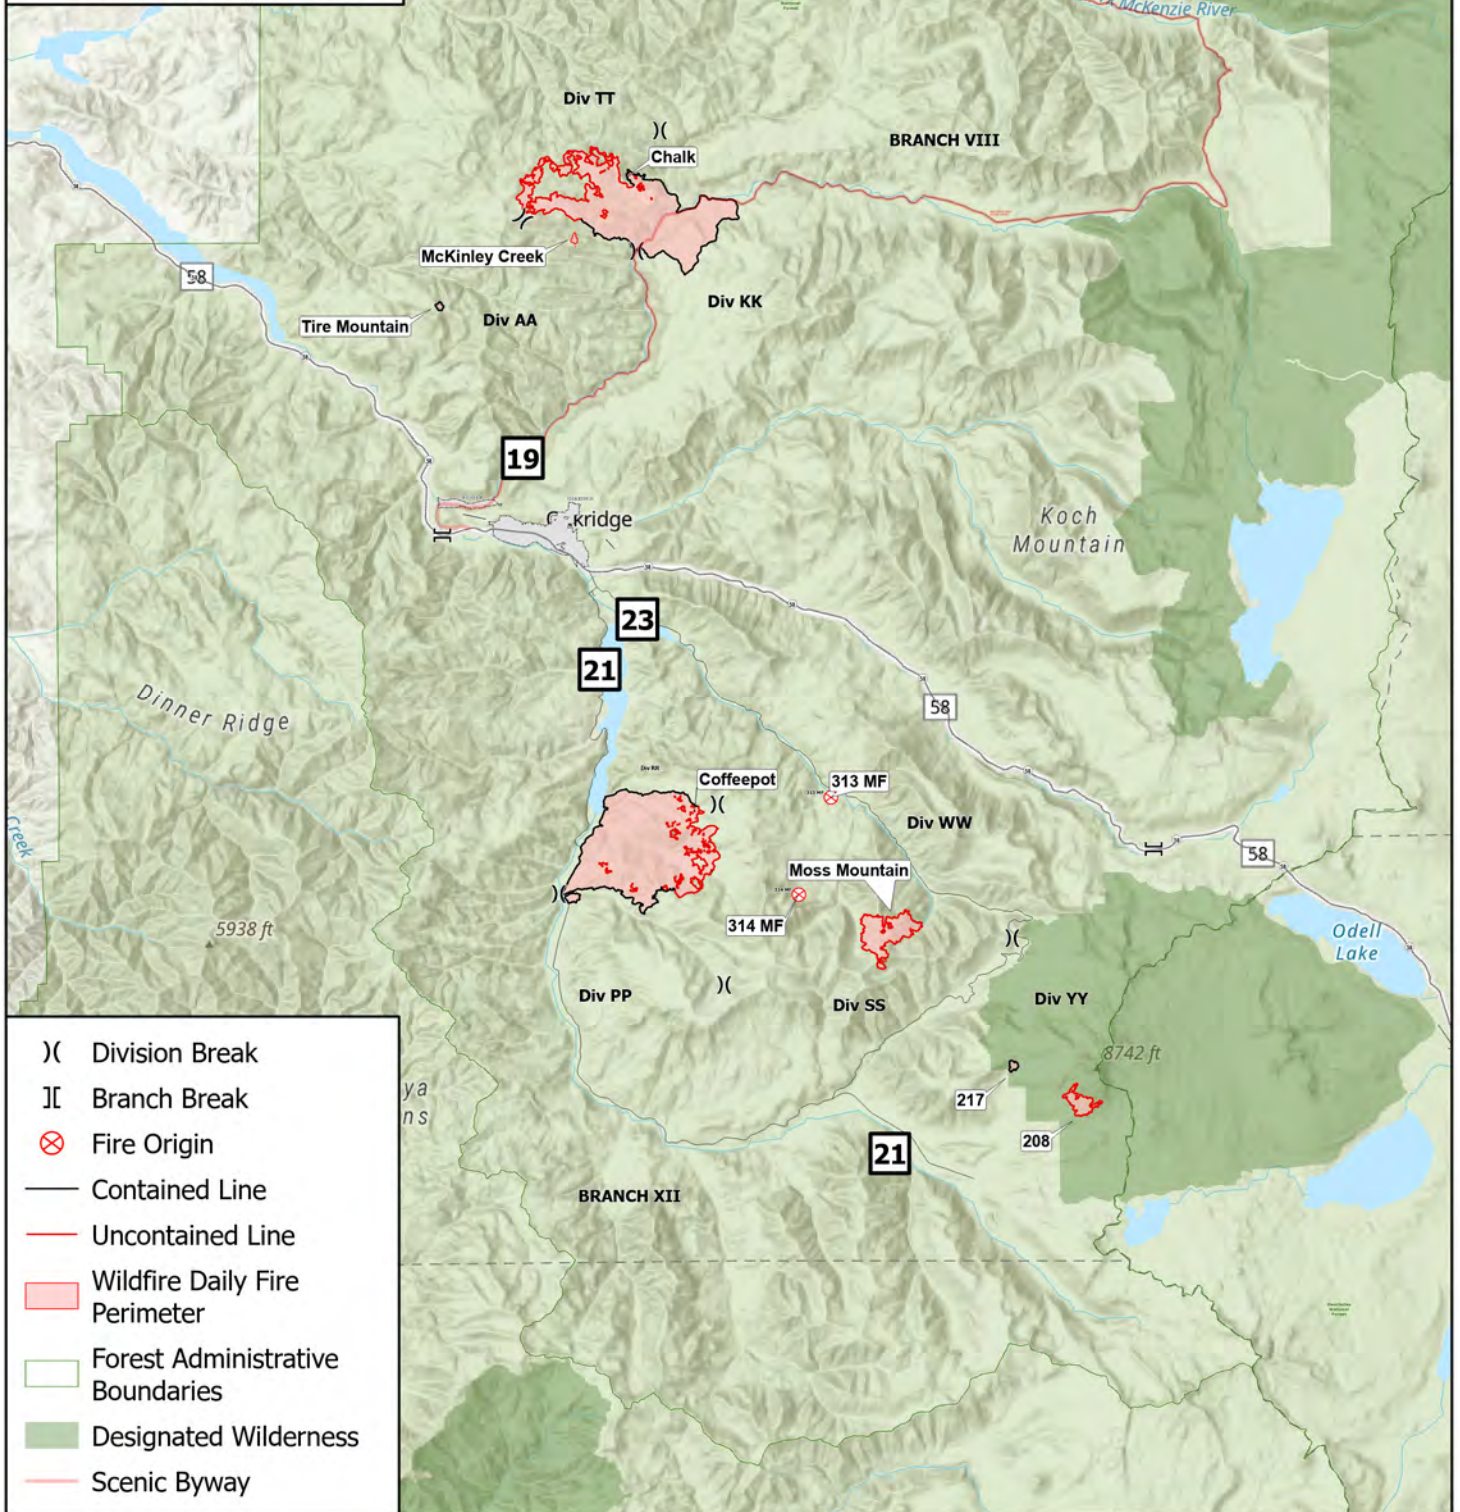

## Willamette Complex South

### OR-WIF-240264

8/19/2024

0 2 4 6 8  
Miles

1:350,000 | AK CIMT 3 | 8/18/2024 2053  
Acres from Various Sources  
North American 1983 Datum, LatLong Grid

Incident Name	Acres
208 MF	245
217 MF	38
Chalk	5663
Coffeepot	6175
McKinley Creek	24
Moss Mountain	837
Tire Mountain MF	23

- (X) Division Break
- || Branch Break
- ⊗ Fire Origin
- Contained Line
- Uncontained Line
- Wildfire Daily Fire Perimeter
- Forest Administrative Boundaries
- Designated Wilderness
- Scenic Byway