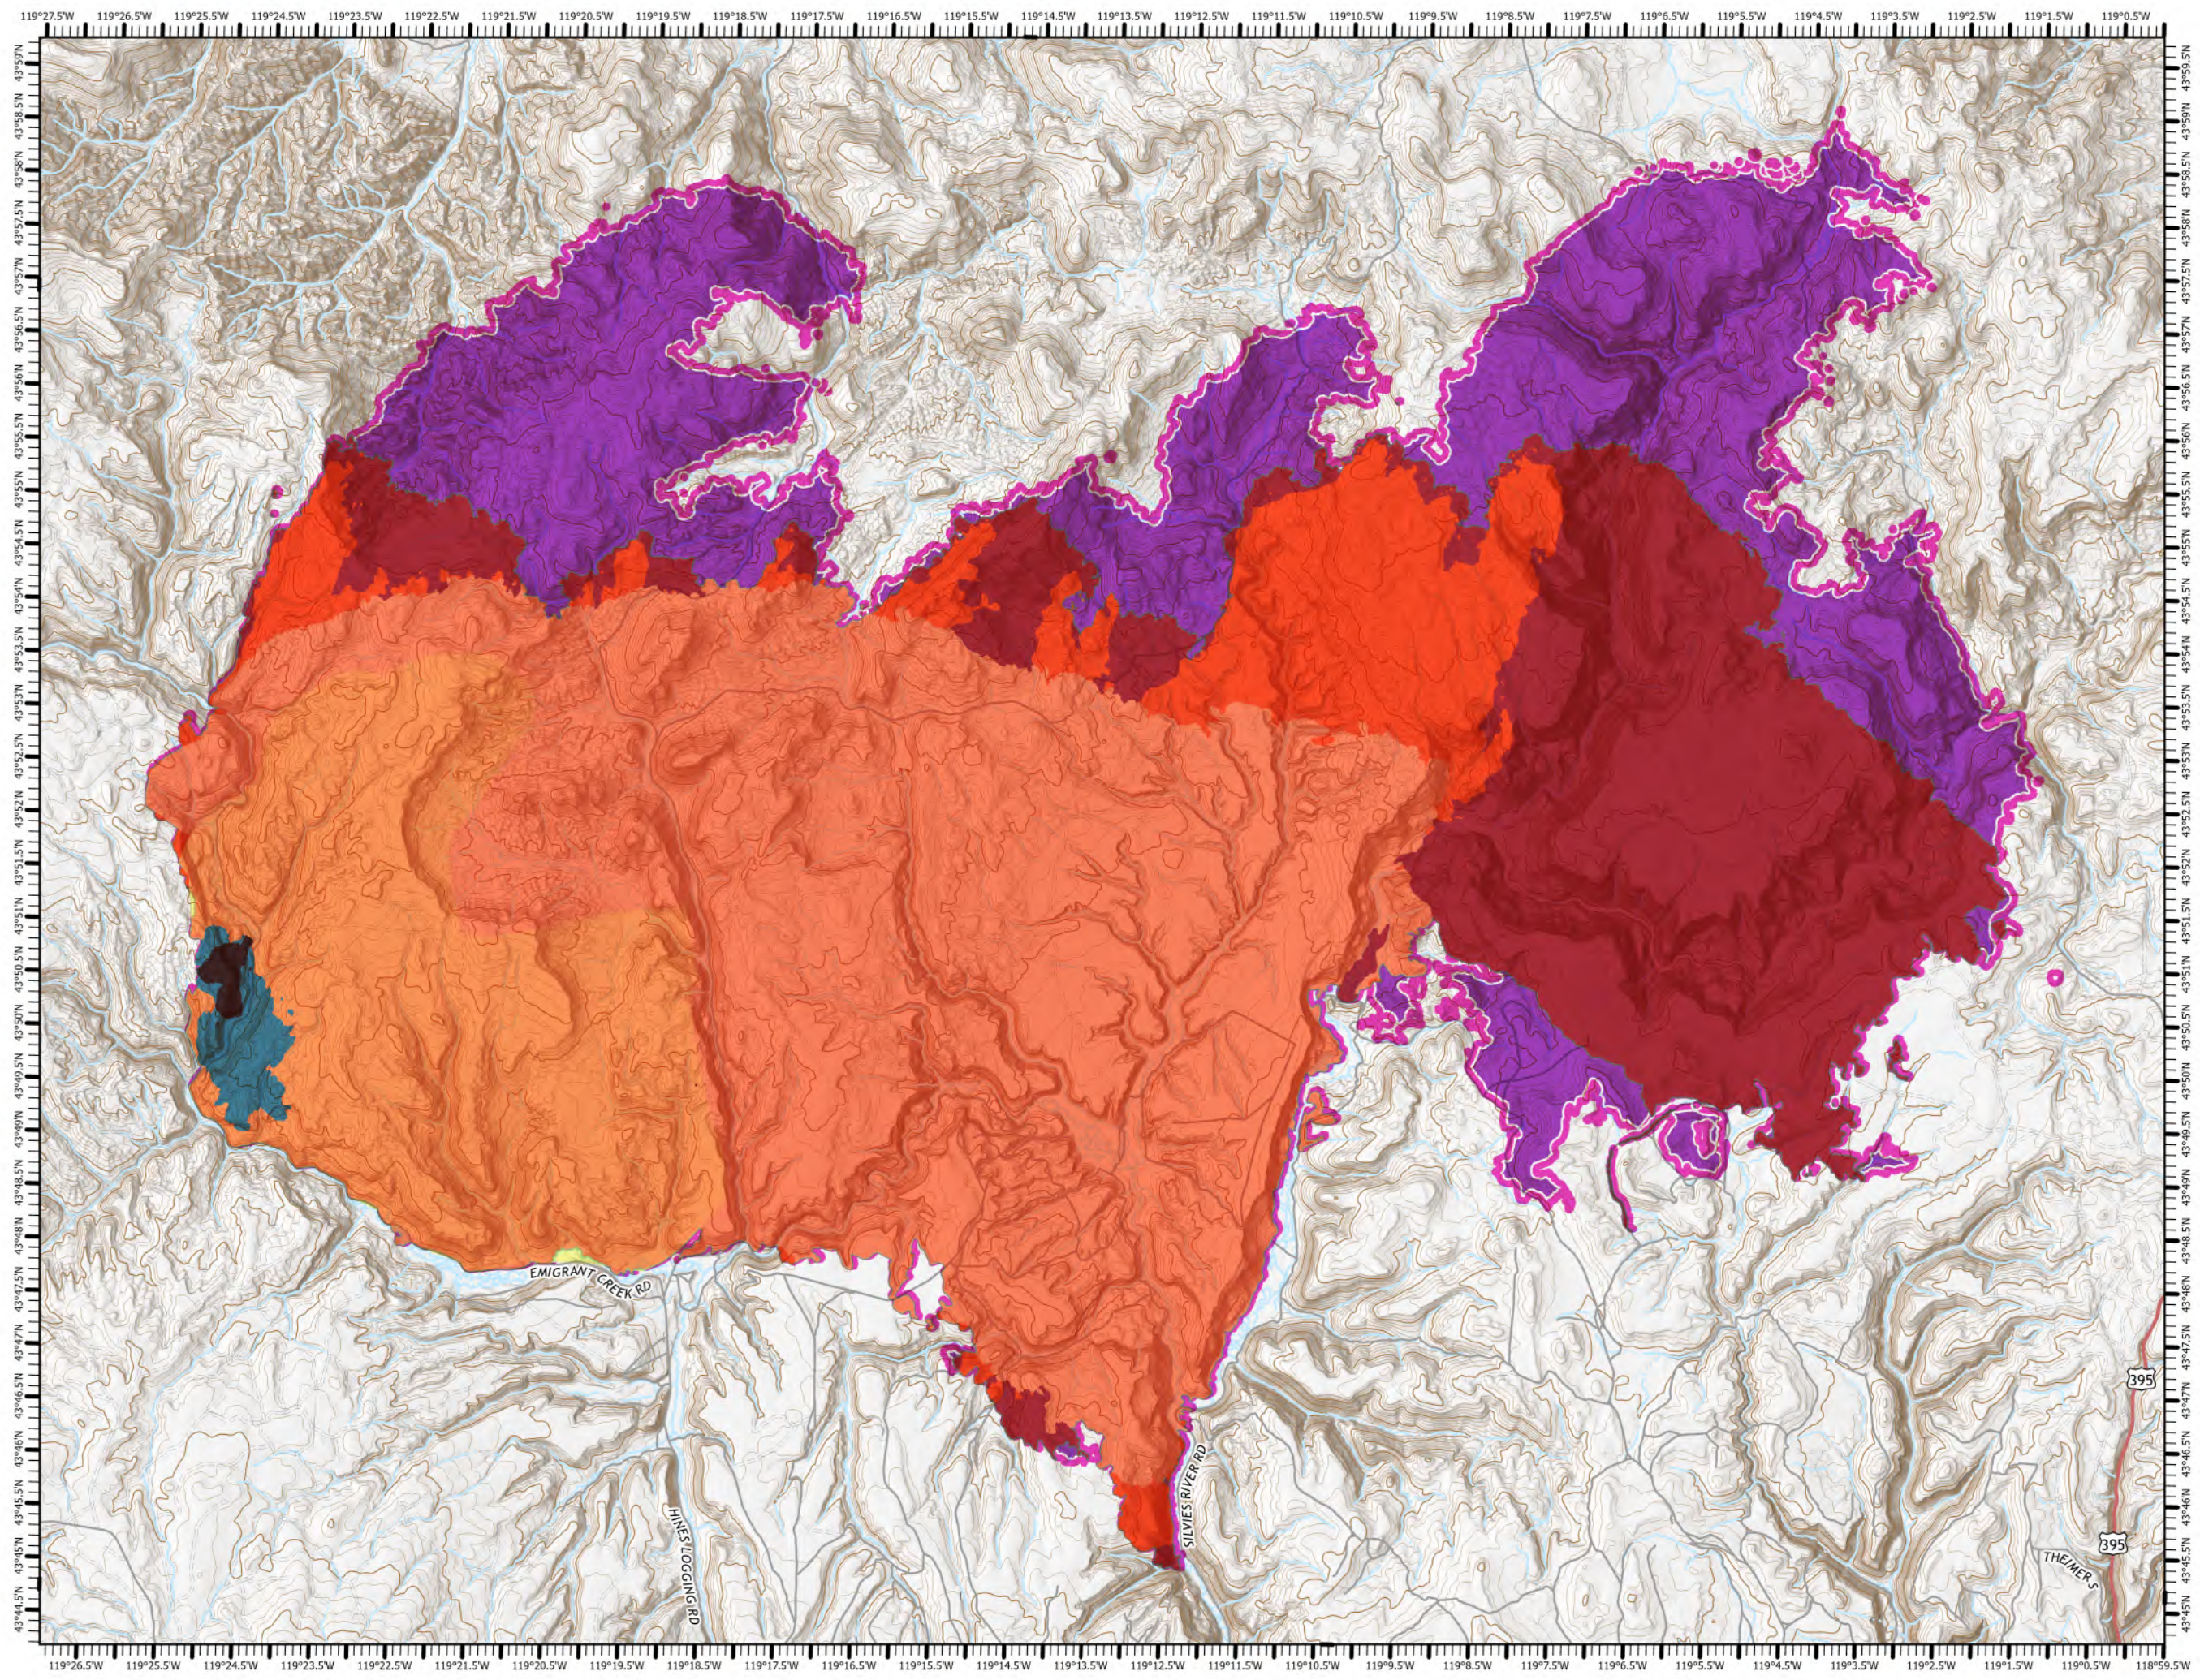

Progression

Falls
ORMAF-002502
7/18/2024 Day

110674 acres at 20240717 2300

- 7/10 @1632 + 182 acres
- 7/11 @ 1515 +774 acres
- 7/12 @2110 +27,044 acres
- 7/14 @0232 + 27,929 acres
- 7/14 @2219 + 8,296 acres
- 7/15 @2255 +21,123 acres
- 7/16 @2246 +5,921 acres
- 7/17 @ 2300 +19,405 acres

1:106,587 | NW8 | 7/18/2024 0953

North American 1983 Datum, Lat,Long Grid