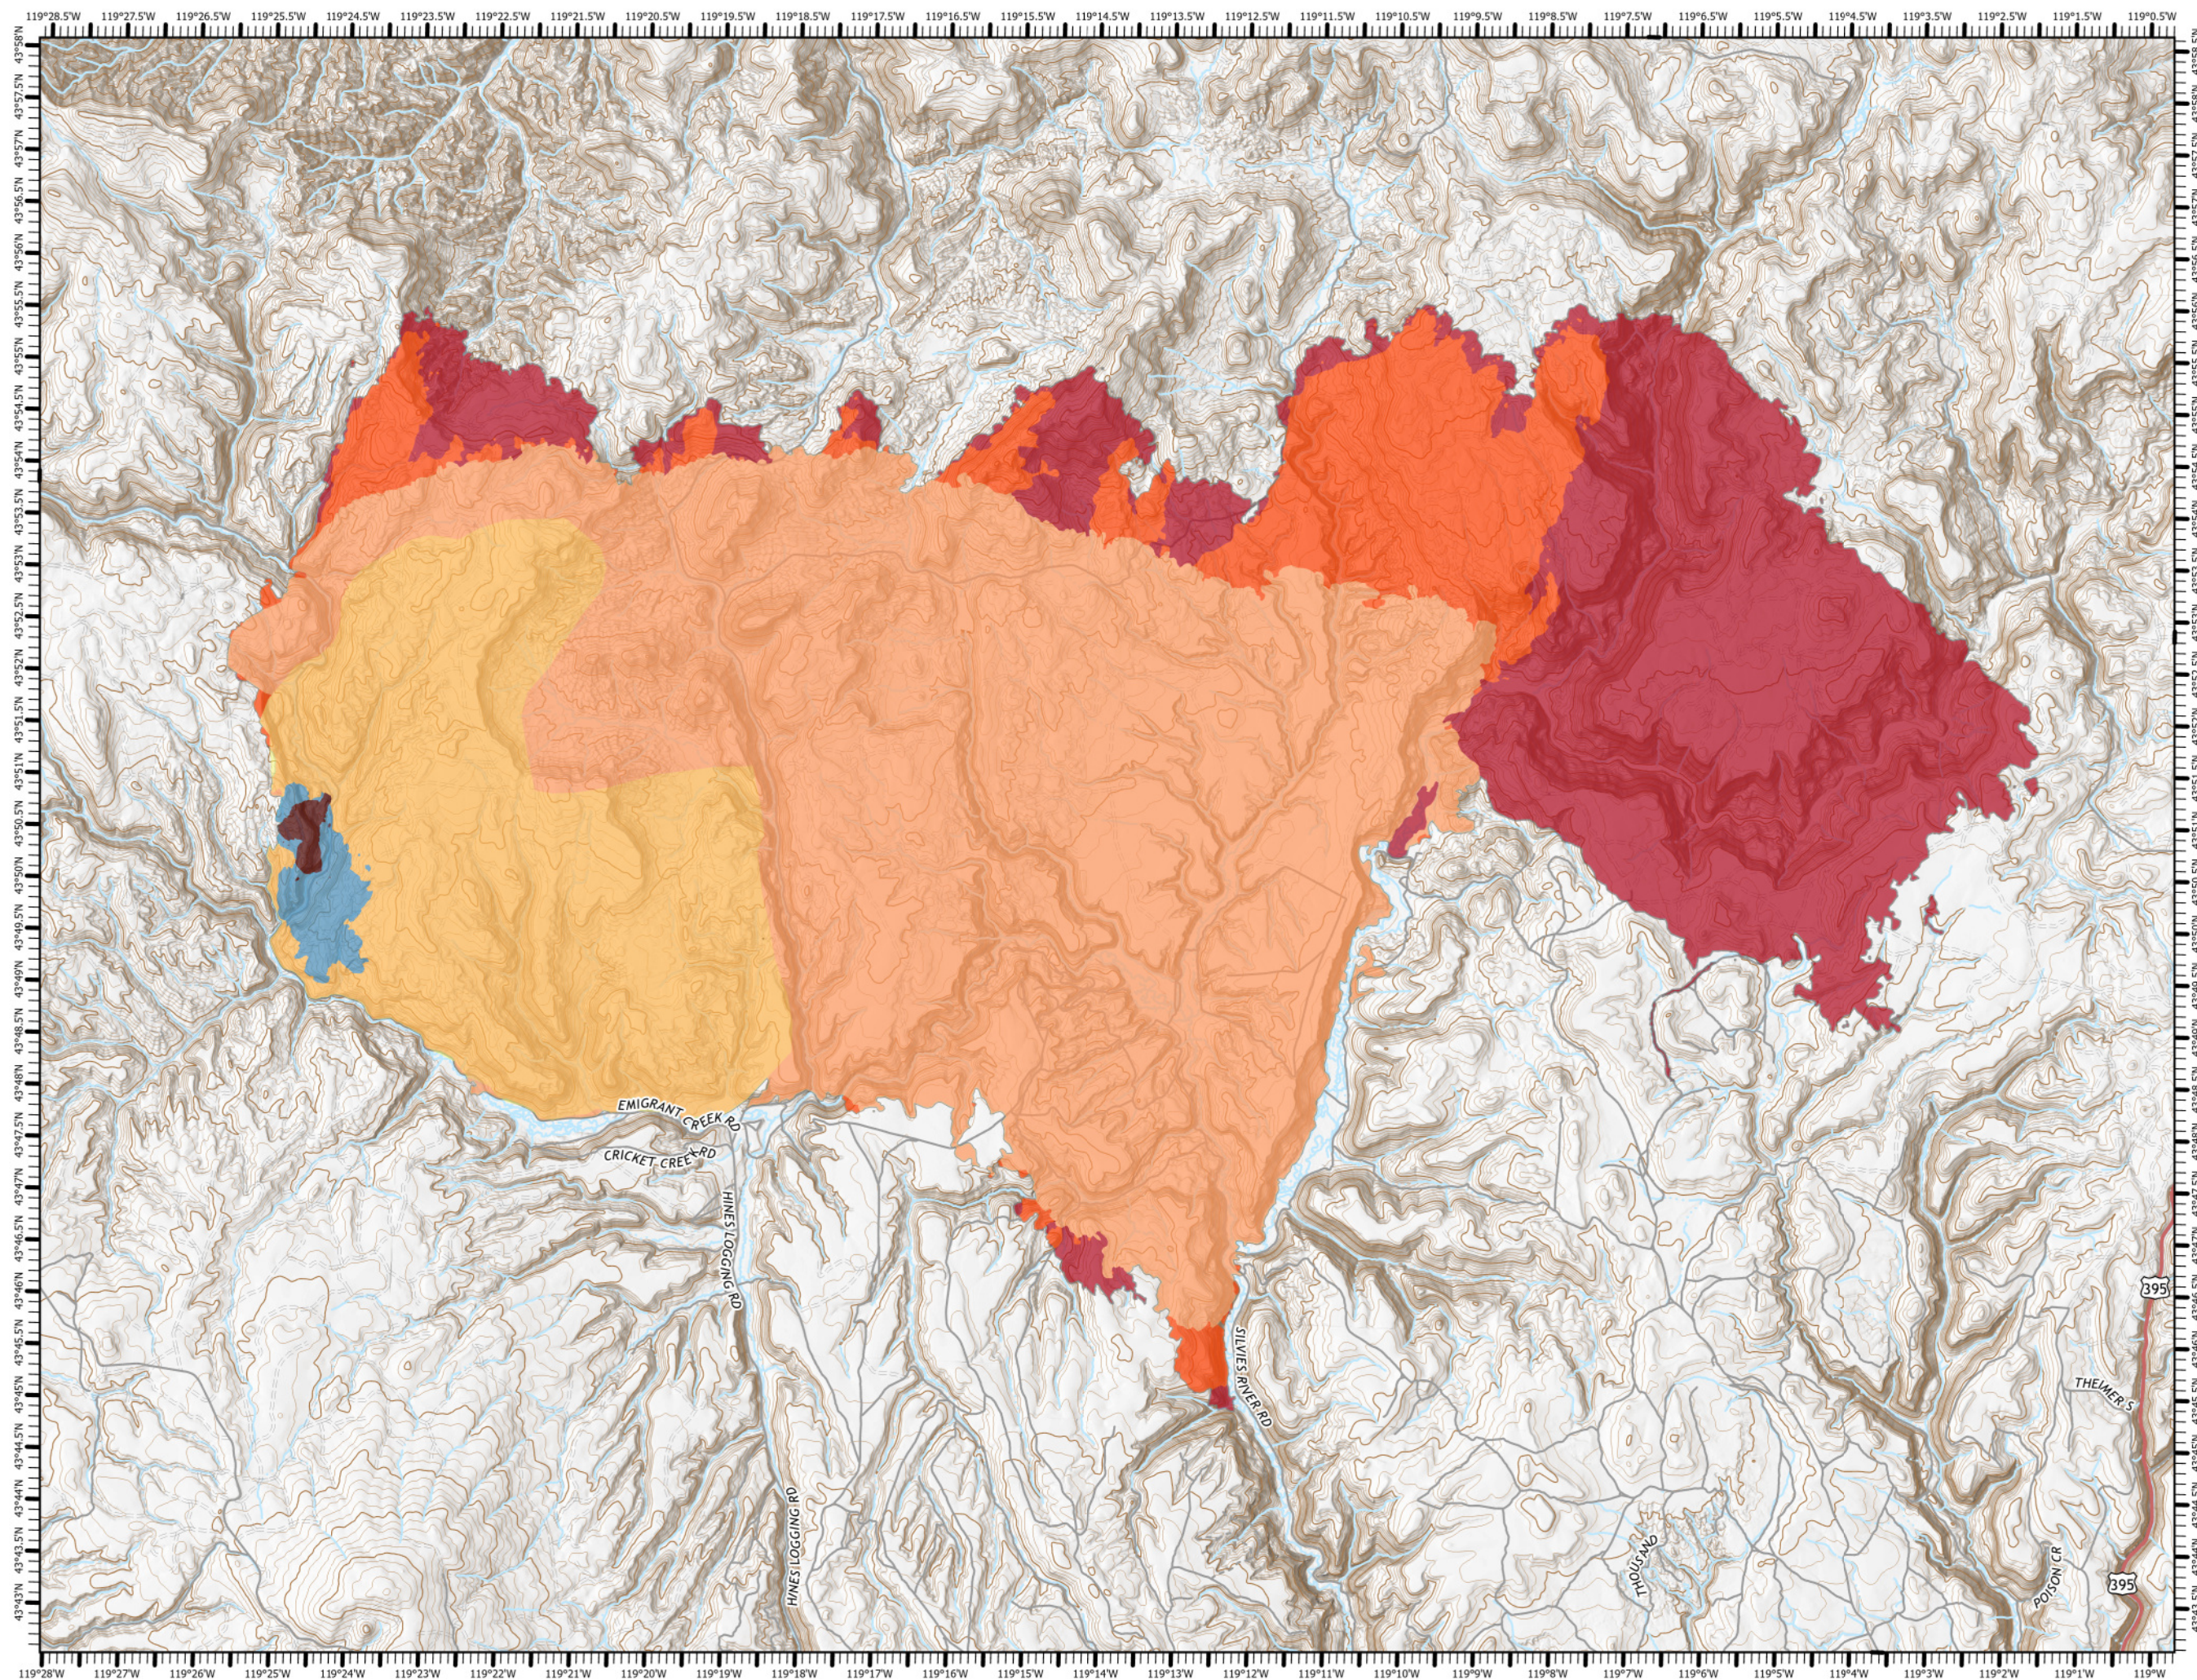

Progression

Falls
ORMAF-002502
7/17/2024 Day

91269 acres at 20240716 2246

- 7/10 @1632 + 182 acres
- 7/11 @ 1515 +774 acres
- 7/12 @2110 +27,044 acres
- 7/14 @0232 + 27,929 acres
- 7/14 @2219 + 8,296 acres
- 7/15 @2255 +21,123 acres
- 7/16 @2246 +5,921 acres

1:110,000 | NW8 | 7/17/2024 1133

North American 1983 Datum, Lat,Long Grid