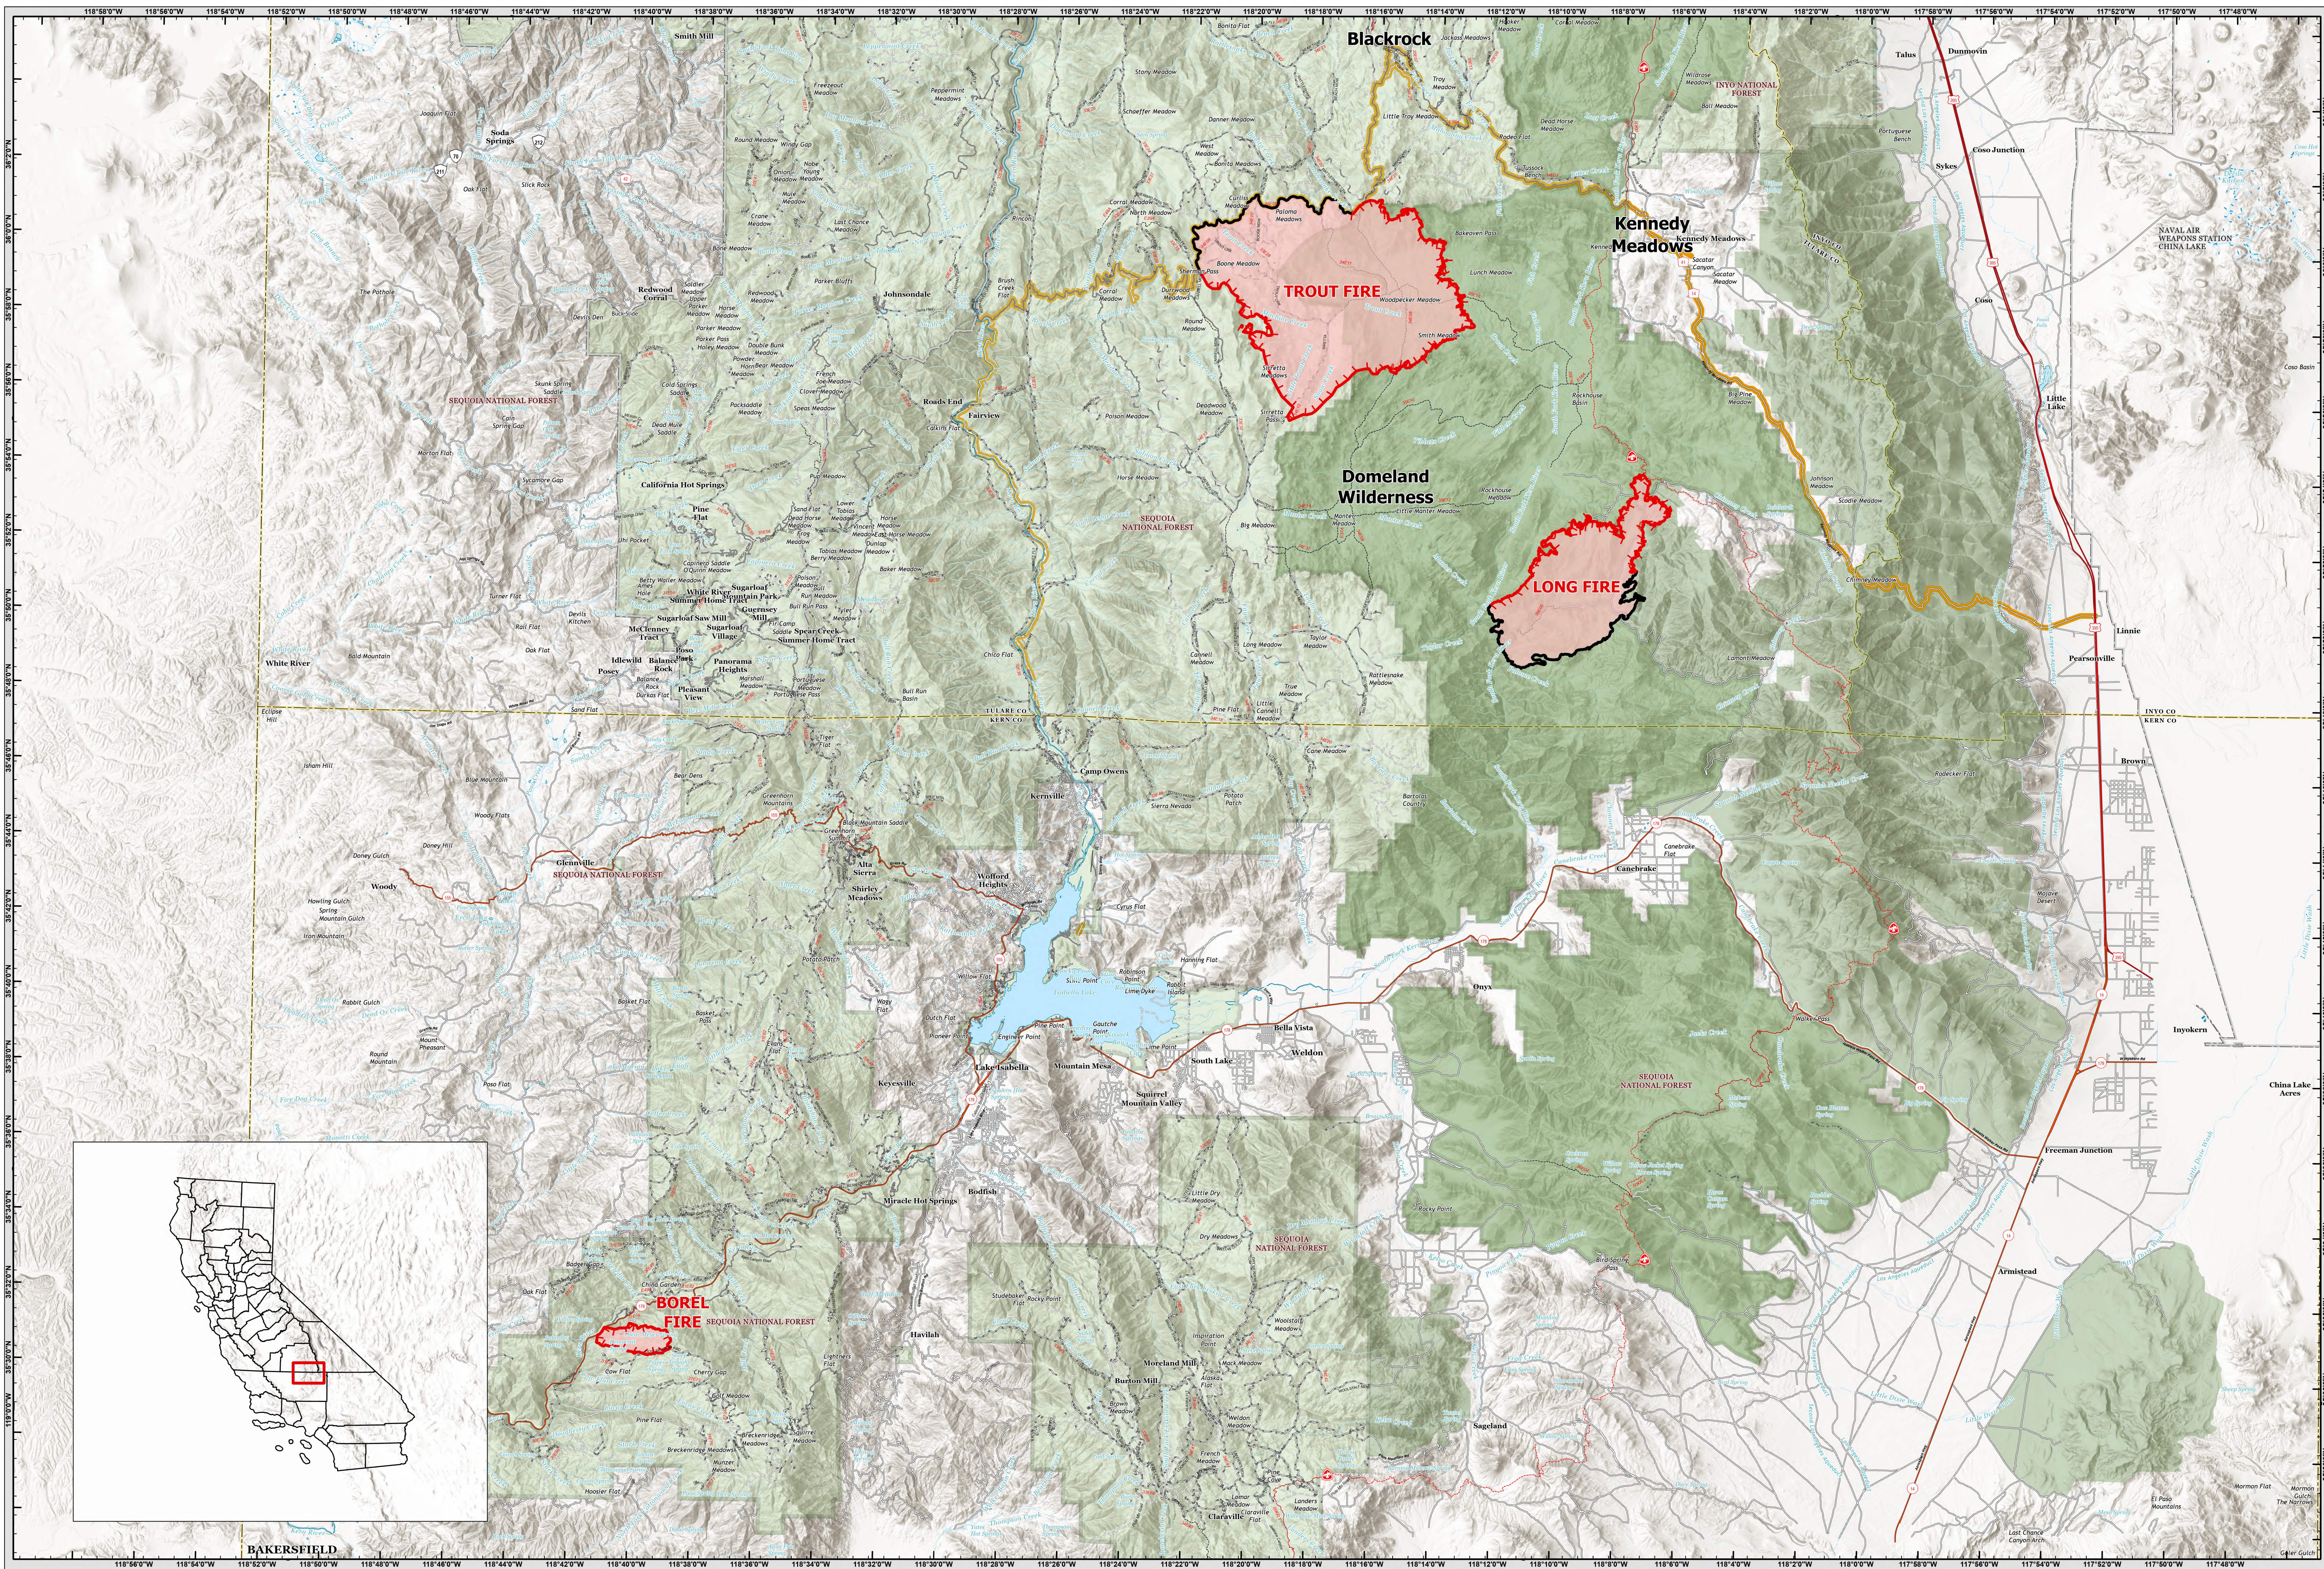

PUBLIC INFORMATION July 25, 2024

		Polygon Type Other Prescribed Fire Wildfire Daily Fire Perimeter	Symbol Name Paved Road Gravel Road Dirt (Not Paved)	Road, Not Maintained for Passenger Car County or Equivalent State or Territory	FCode NPS Department of Defense Forest Service
		Legend Wildfire Domeland Wilderness Area Cemetery	Scale 0 3 6 9 12 Miles		

Datum: NAD 1983 UTM Zone 11N