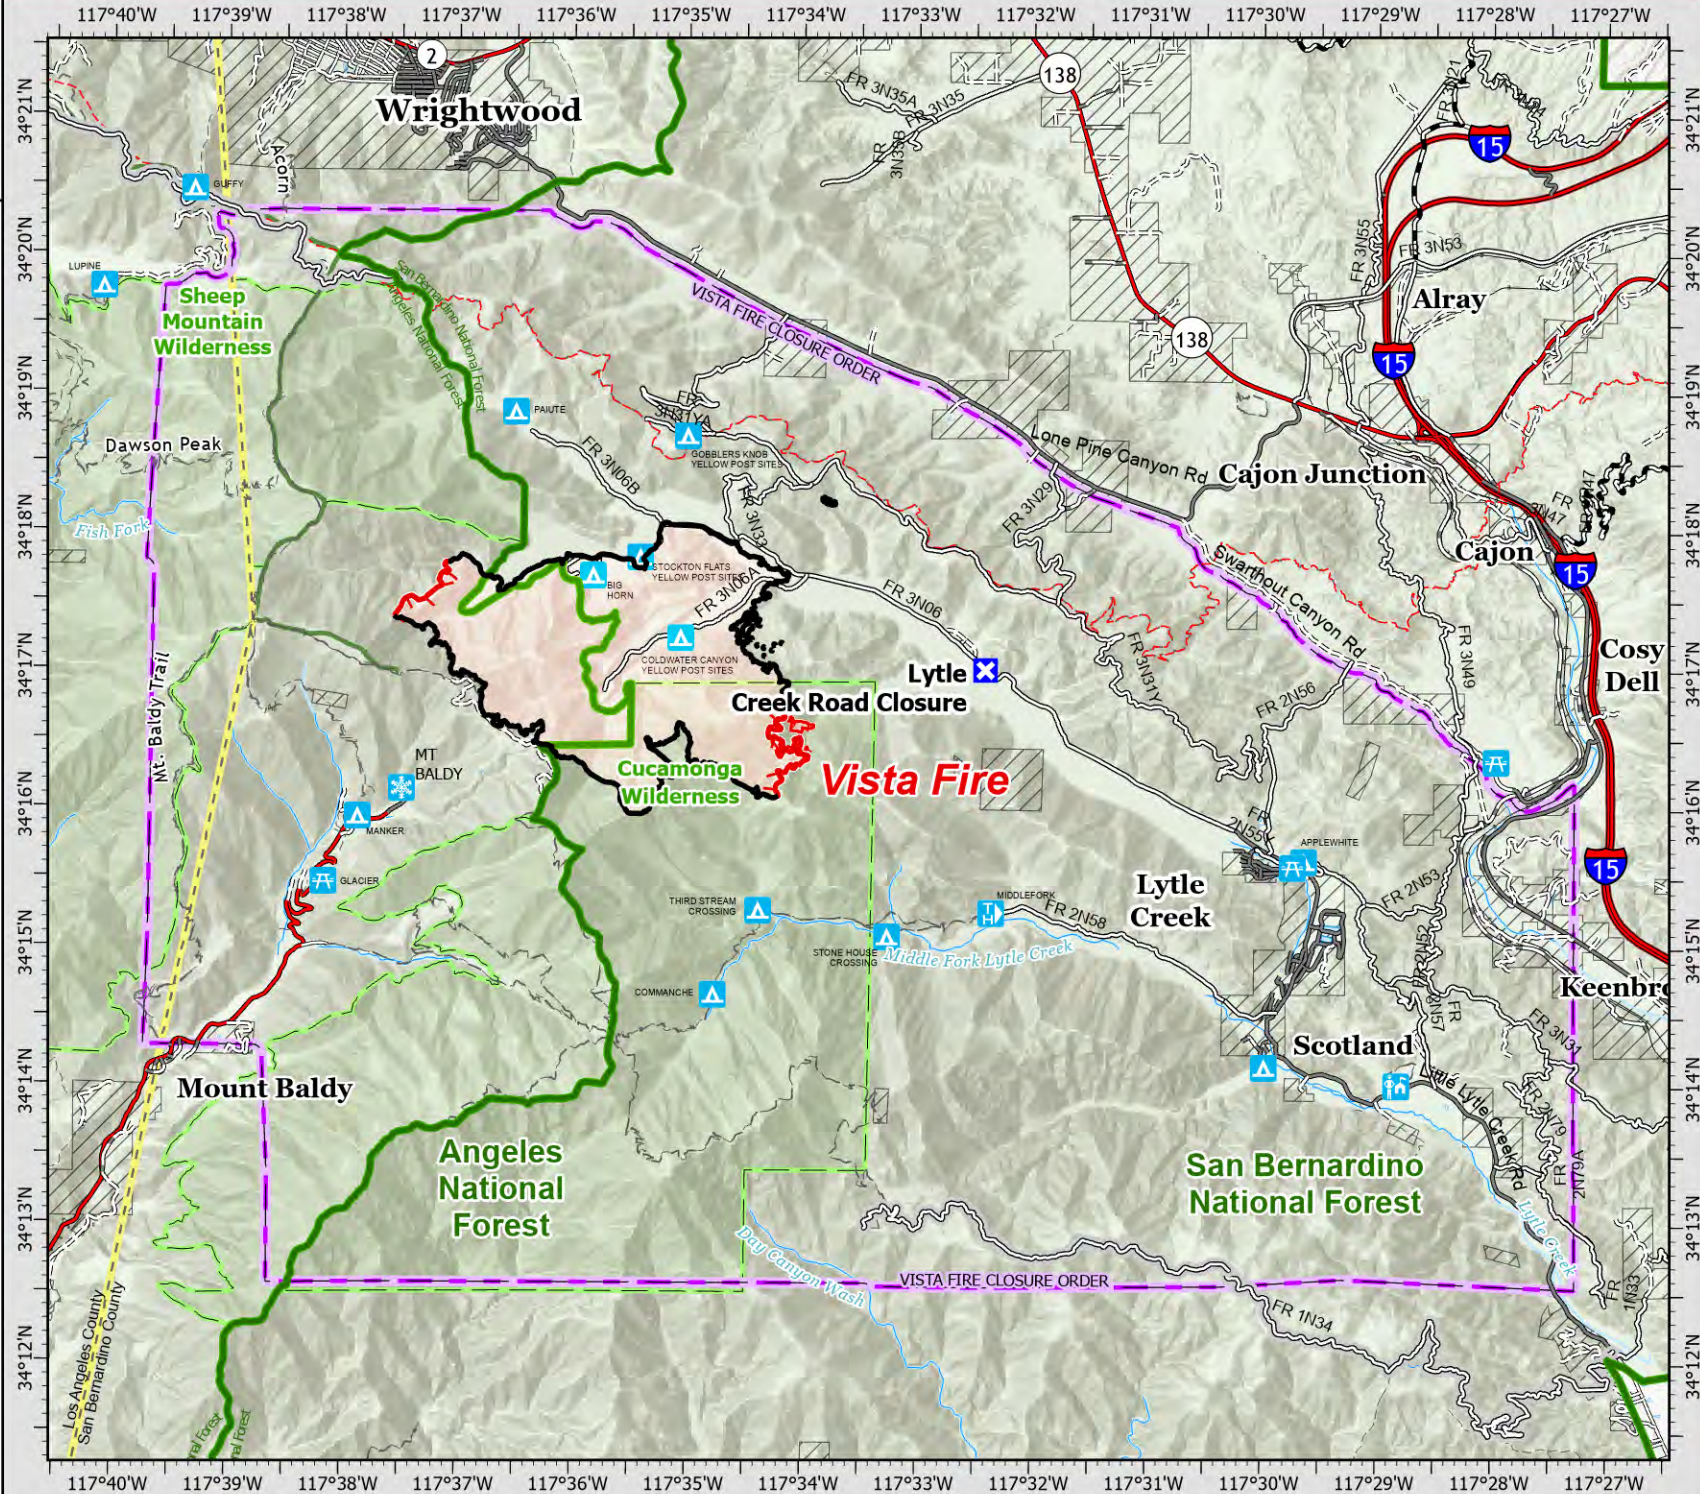

Vista Fire

CA-BDF-009908
7/19/24 0700

2,936 acres
IR updated 7/15/24 1943 PDT

- Closure
- Contained
- Uncontained
- Wildfire Daily Fire Perimeter
- Vista Fire Closure Order
- National Forest Service Administrative Boundary
- National Forest
- National Forest Wilderness Boundary
- National Forest Wilderness
- County Boundary
- Private Lands within the Forest Boundary
- Campground
- Picnic Area
- Ranger District Office
- Trailhead
- Winter Recreation Area
- Roads Open to All Vehicles, Yearlong
- Roads Open to Highway Legal Vehicles Only, Yearlong
- Roads Open to Highway Legal Vehicles Only, Seasonal
- Highway
- Road - Light Duty - Dirt
- Road - Light Duty - Paved
- Road - Light Duty - Unspecified Composition
- Road - Unimproved
- Trail
- Trail - Nat Rec/Scenic/Historic
- Stream
- Lake

Scale: 0 to 2 Miles
Datum: North American 1983
Updated: 7/18/2024 2108