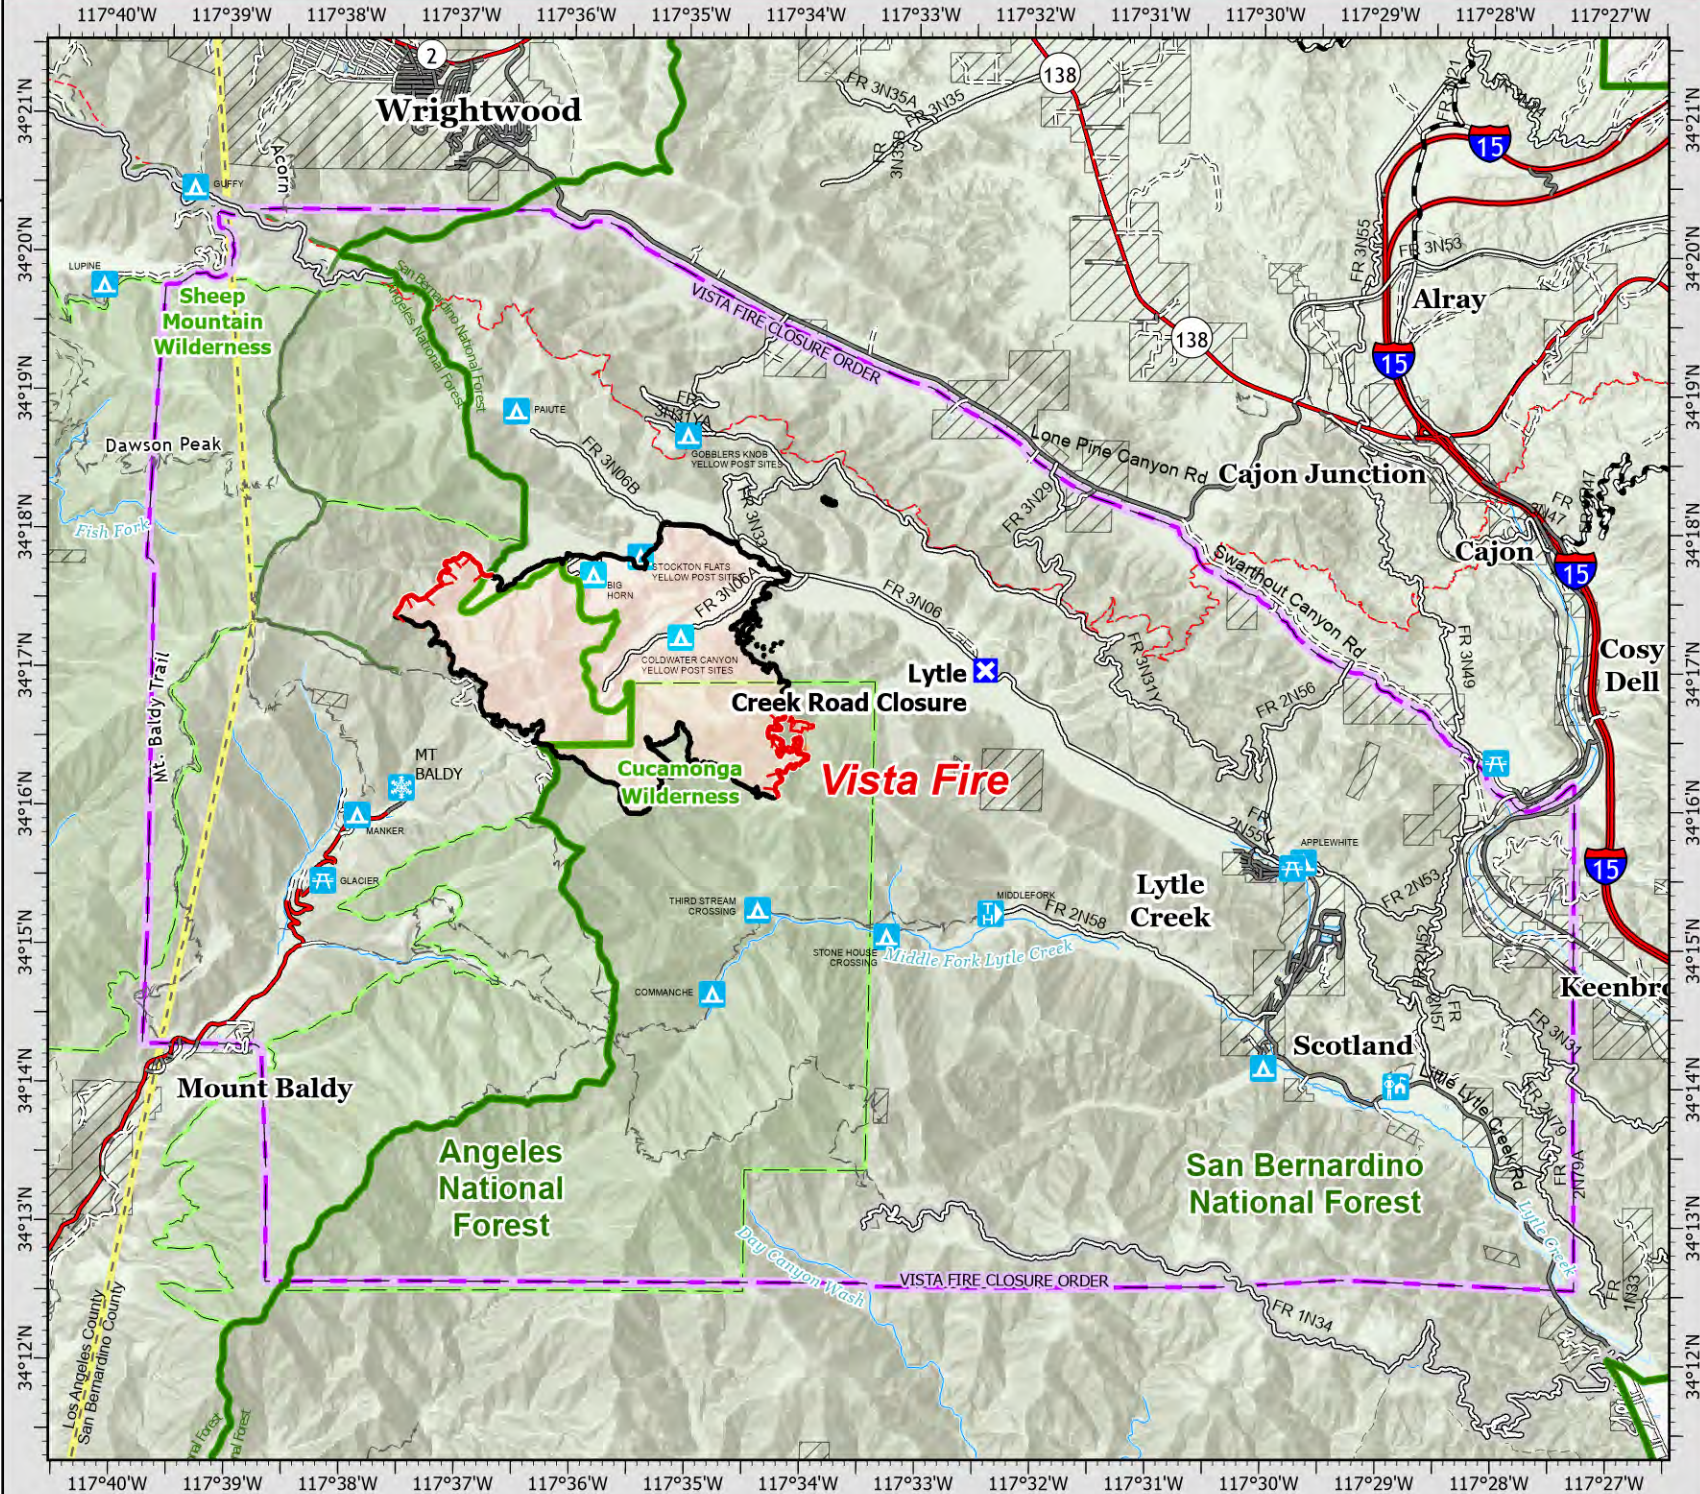

Vista Fire

CA-BDF-009908
7/17/24 0700

2,936 acres
IR updated 7/15/24 1943 PDT

- Closure
- Contained
- Uncontained
- Wildfire Daily Fire Perimeter
- Vista Fire Closure Order
- National Forest Service Administrative Boundary
- National Forest
- National Forest Wilderness Boundary
- National Forest Wilderness
- County Boundary
- Private Lands within the Forest Boundary
- Campground
- Picnic Area
- Ranger District Office
- Trailhead
- Winter Recreation Area
- Roads Open to All Vehicles, Yearlong
- Roads Open to Highway Legal Vehicles Only, Yearlong
- Roads Open to Highway Legal Vehicles Only, Seasonal
- Highway
- Road - Light Duty - Dirt
- Road - Light Duty - Paved
- Road - Light Duty - Unspecified Composition
- Road - Unimproved
- Trail
- Trail - Nat Rec/Scenic/Historic
- Stream
- Lake

Scale: 0, 0.5, 1, 2 Miles
Datum: North American 1983
Updated: 7/16/2024 2208