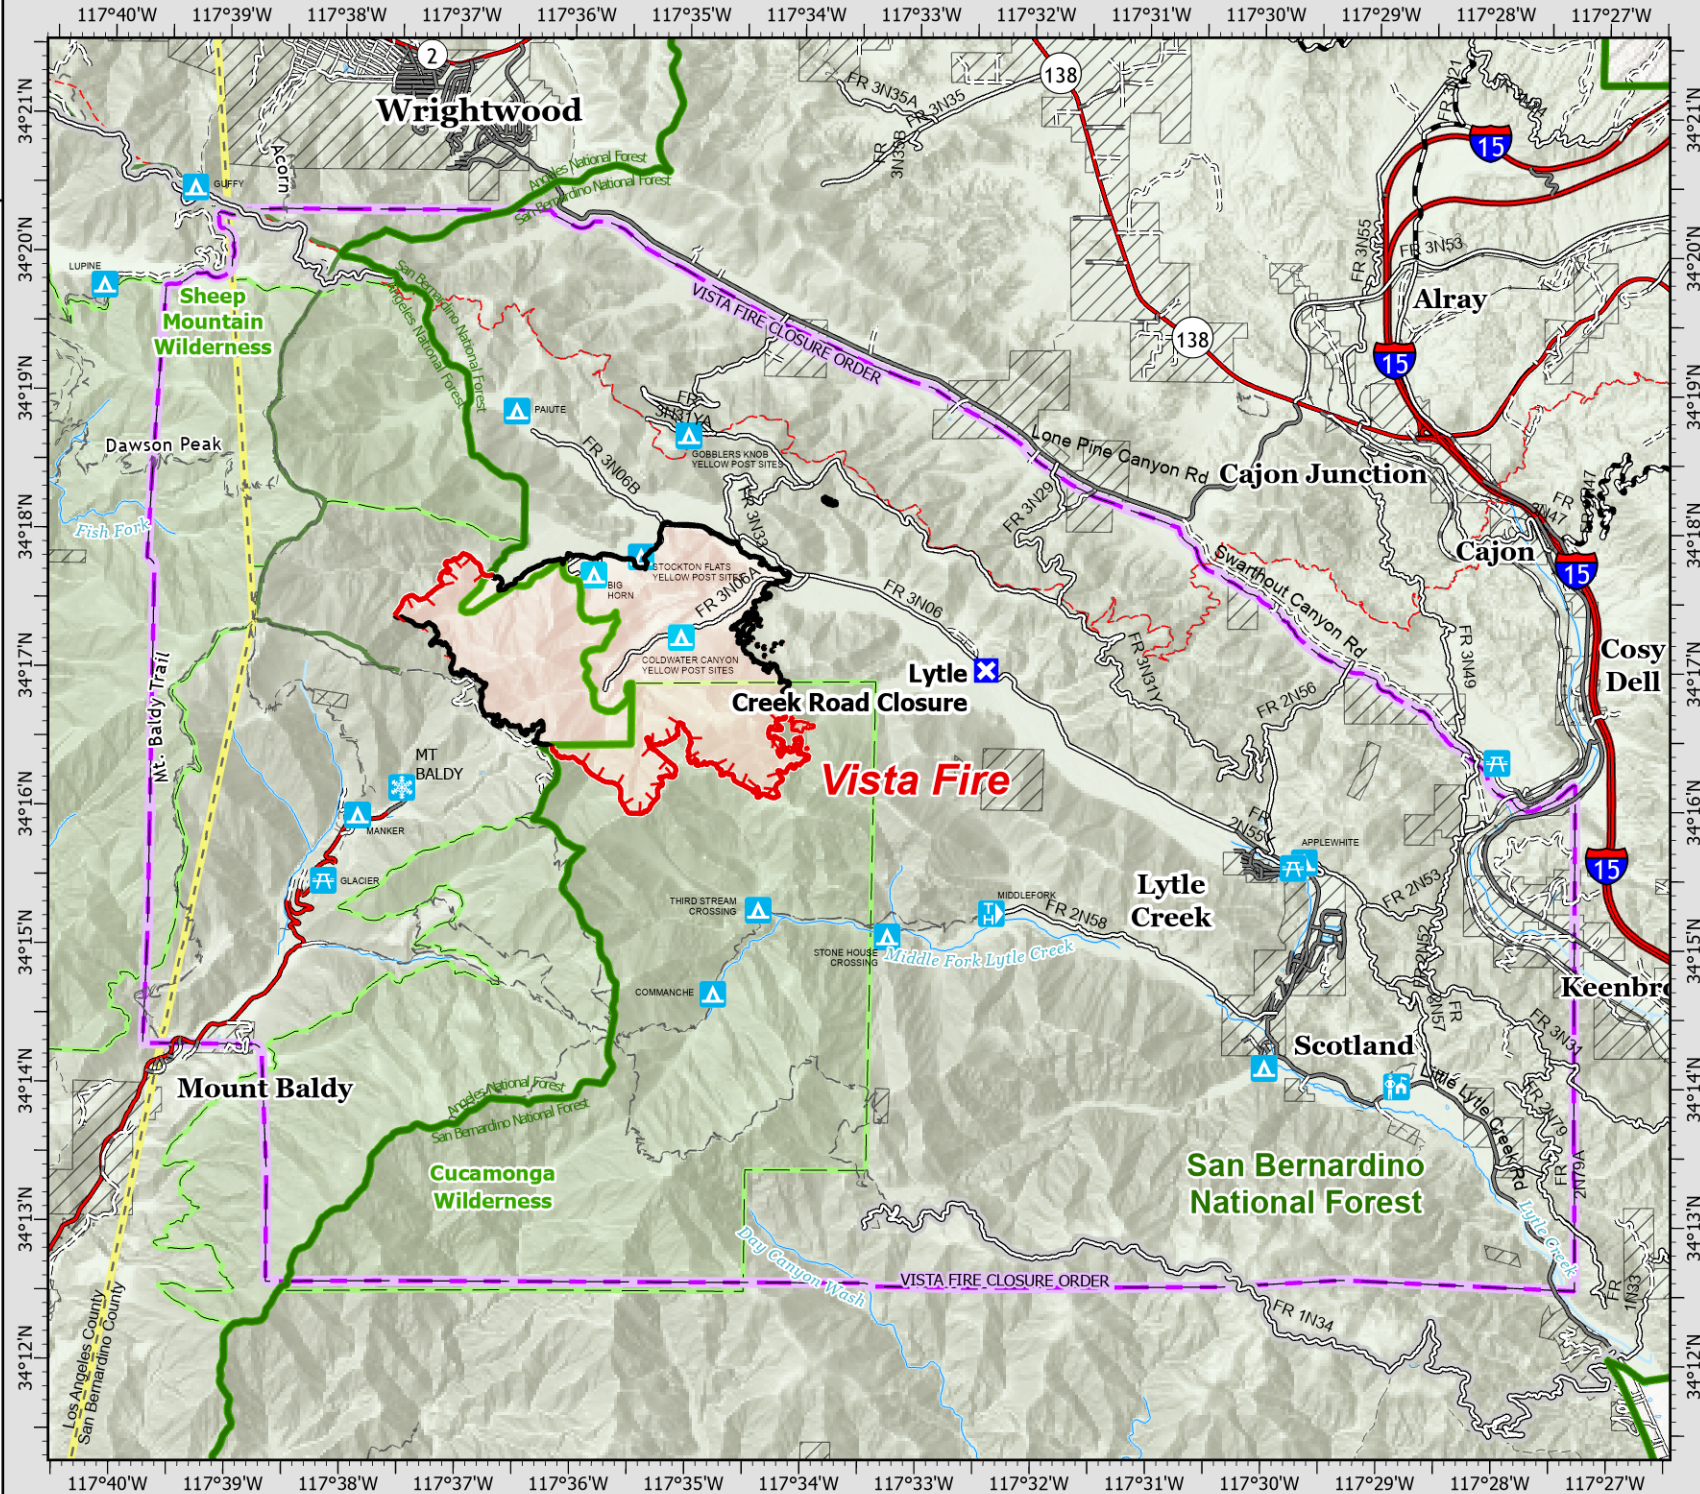

## Vista Fire

CA-BDF-009908  
7/16/24 0700

2,936 acres  
IR updated 7/14/24 1943 PDT

- Closure
- Contained
- Uncontained
- Wildfire Daily Fire Perimeter
- Vista Fire Closure Order
- National Forest Service Administrative Boundary
- National Forest
- National Forest Wilderness Boundary
- National Forest Wilderness
- County Boundary
- Private Lands within the Forest Boundary
- Campground
- Picnic Area
- Ranger District Office
- Trailhead
- Winter Recreation Area
- Roads Open to All Vehicles, Yearlong
- Roads Open to Highway Legal Vehicles Only, Yearlong
- Roads Open to Highway Legal Vehicles Only, Seasonal
- Highway
- Road - Light Duty - Dirt
- Road - Light Duty - Paved
- Road - Light Duty - Unspecified Composition
- Road - Unimproved
- Trail
- Trail - Nat Rec/Scenic/Historic
- Stream
- Lake

Scale: 0 to 2 Miles  
Datum: North American 1983  
Updated: 7/15/2024 2232