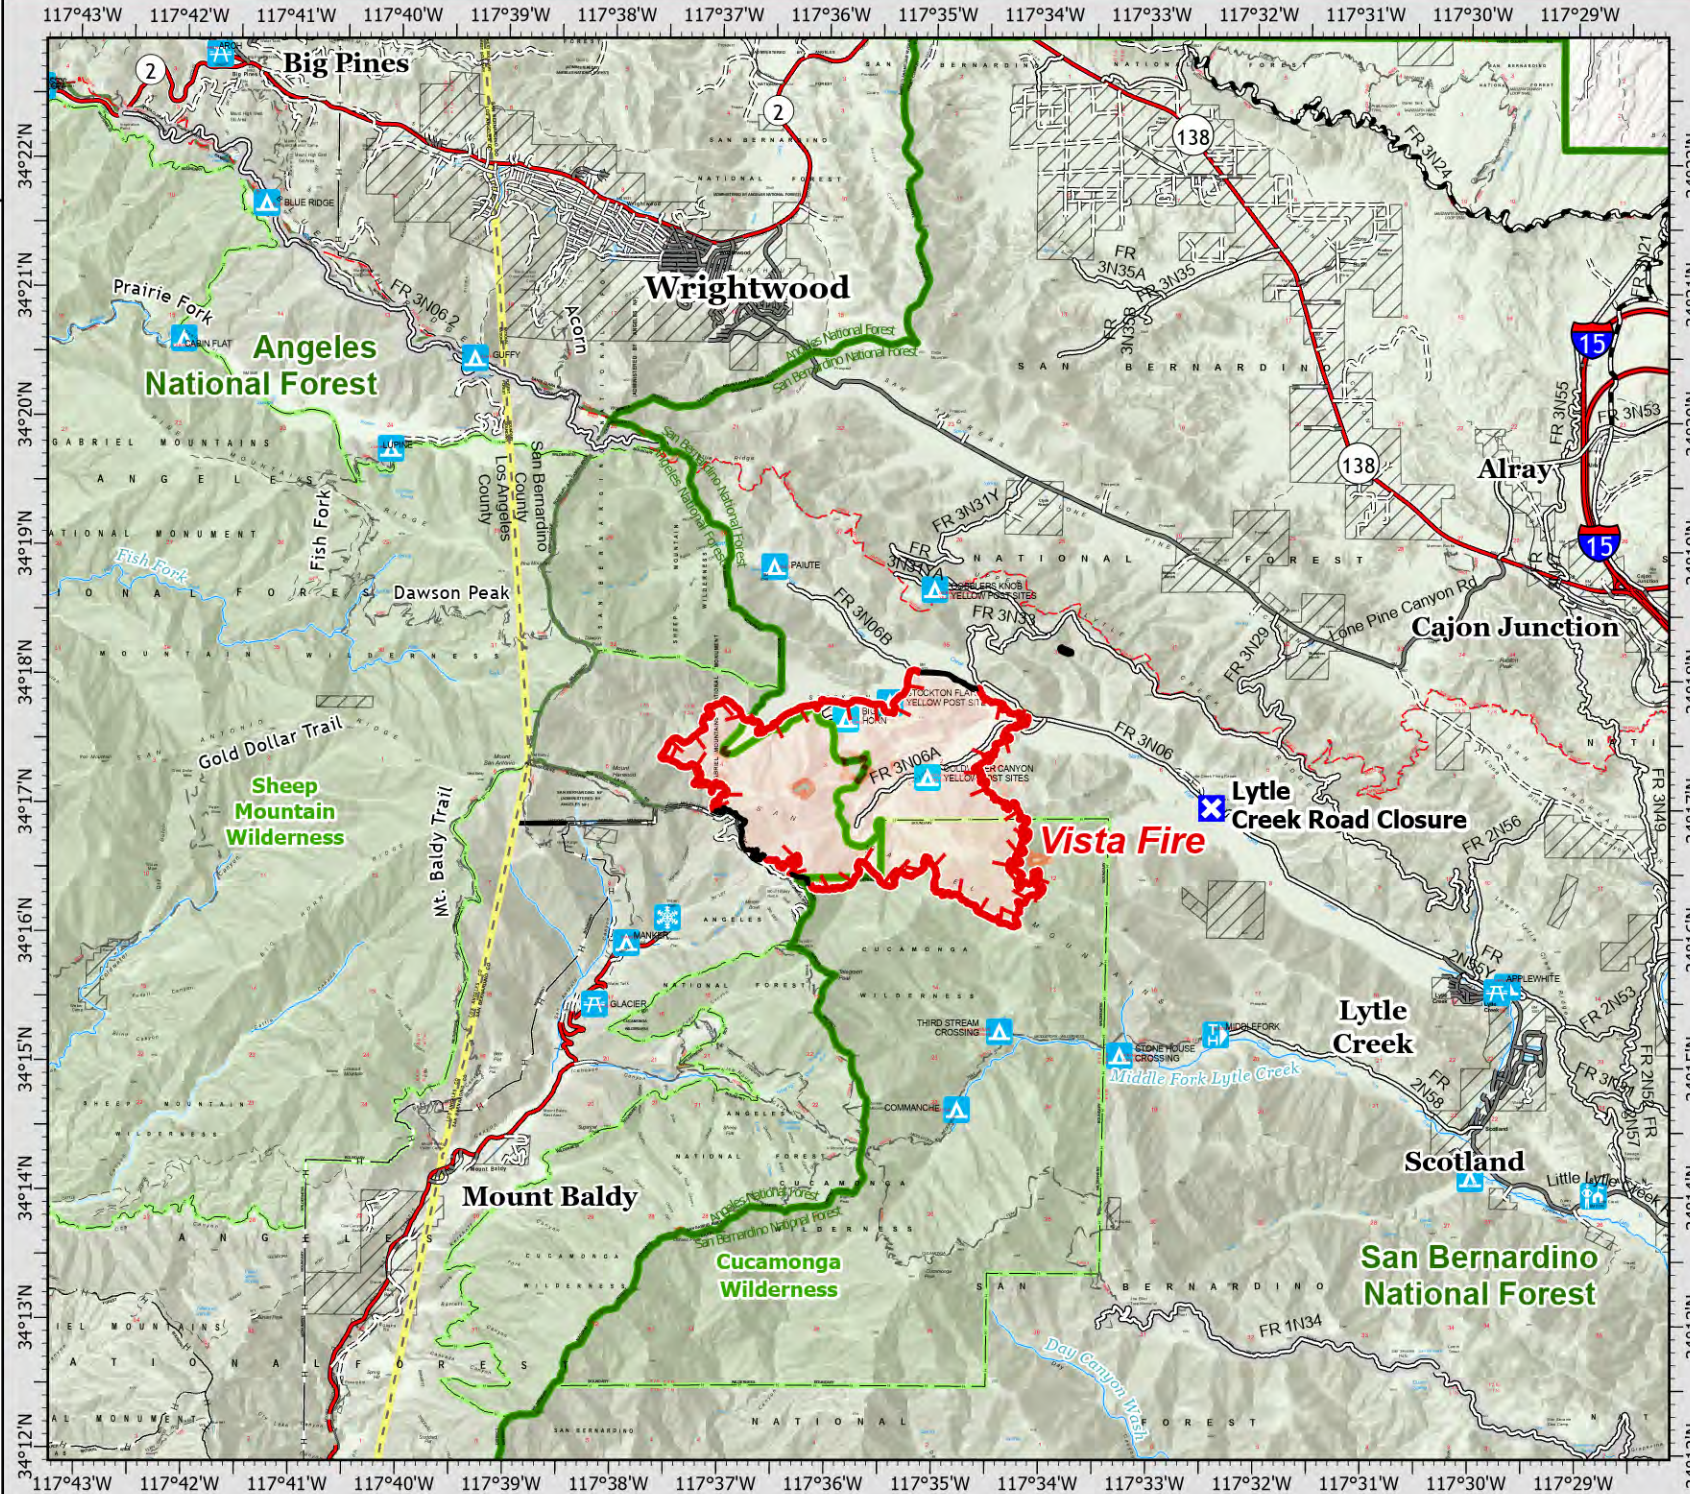

Public Information

Vista Fire

CA-BDF-009908
7/12/24 0700

2,700 acres
IR updated 7/11/24 0732 PDT

-  Closure
-  Contained
-  Uncontained
-  Wildfire Daily Fire Perimeter
-  National Forest Service Administrative Boundary
-  National Forest
-  National Forest Wilderness
-  County Boundary
-  Private Lands within the Forest Boundary
-  Campground
-  Picnic Area
-  Ranger District Office
-  Trailhead
-  Winter Recreation Area
-  Roads Open to All Vehicles, Yearlong
-  Roads Open to Highway Legal Vehicles Only, Yearlong
-  Roads Open to Highway Legal Vehicles Only, Seasonal
-  Highway
-  Road - Light Duty - Dirt
-  Road - Light Duty - Gravel
-  Road - Light Duty - Paved
-  Road - Light Duty - Unspecified Composition
-  Road - Unimproved
-  Trail
-  Trail - Nat Rec/Scenic/Historic
-  Perennial Stream
-  Perennial Lake

Datum: North American 1983

Updated: 7/11/2024 0553