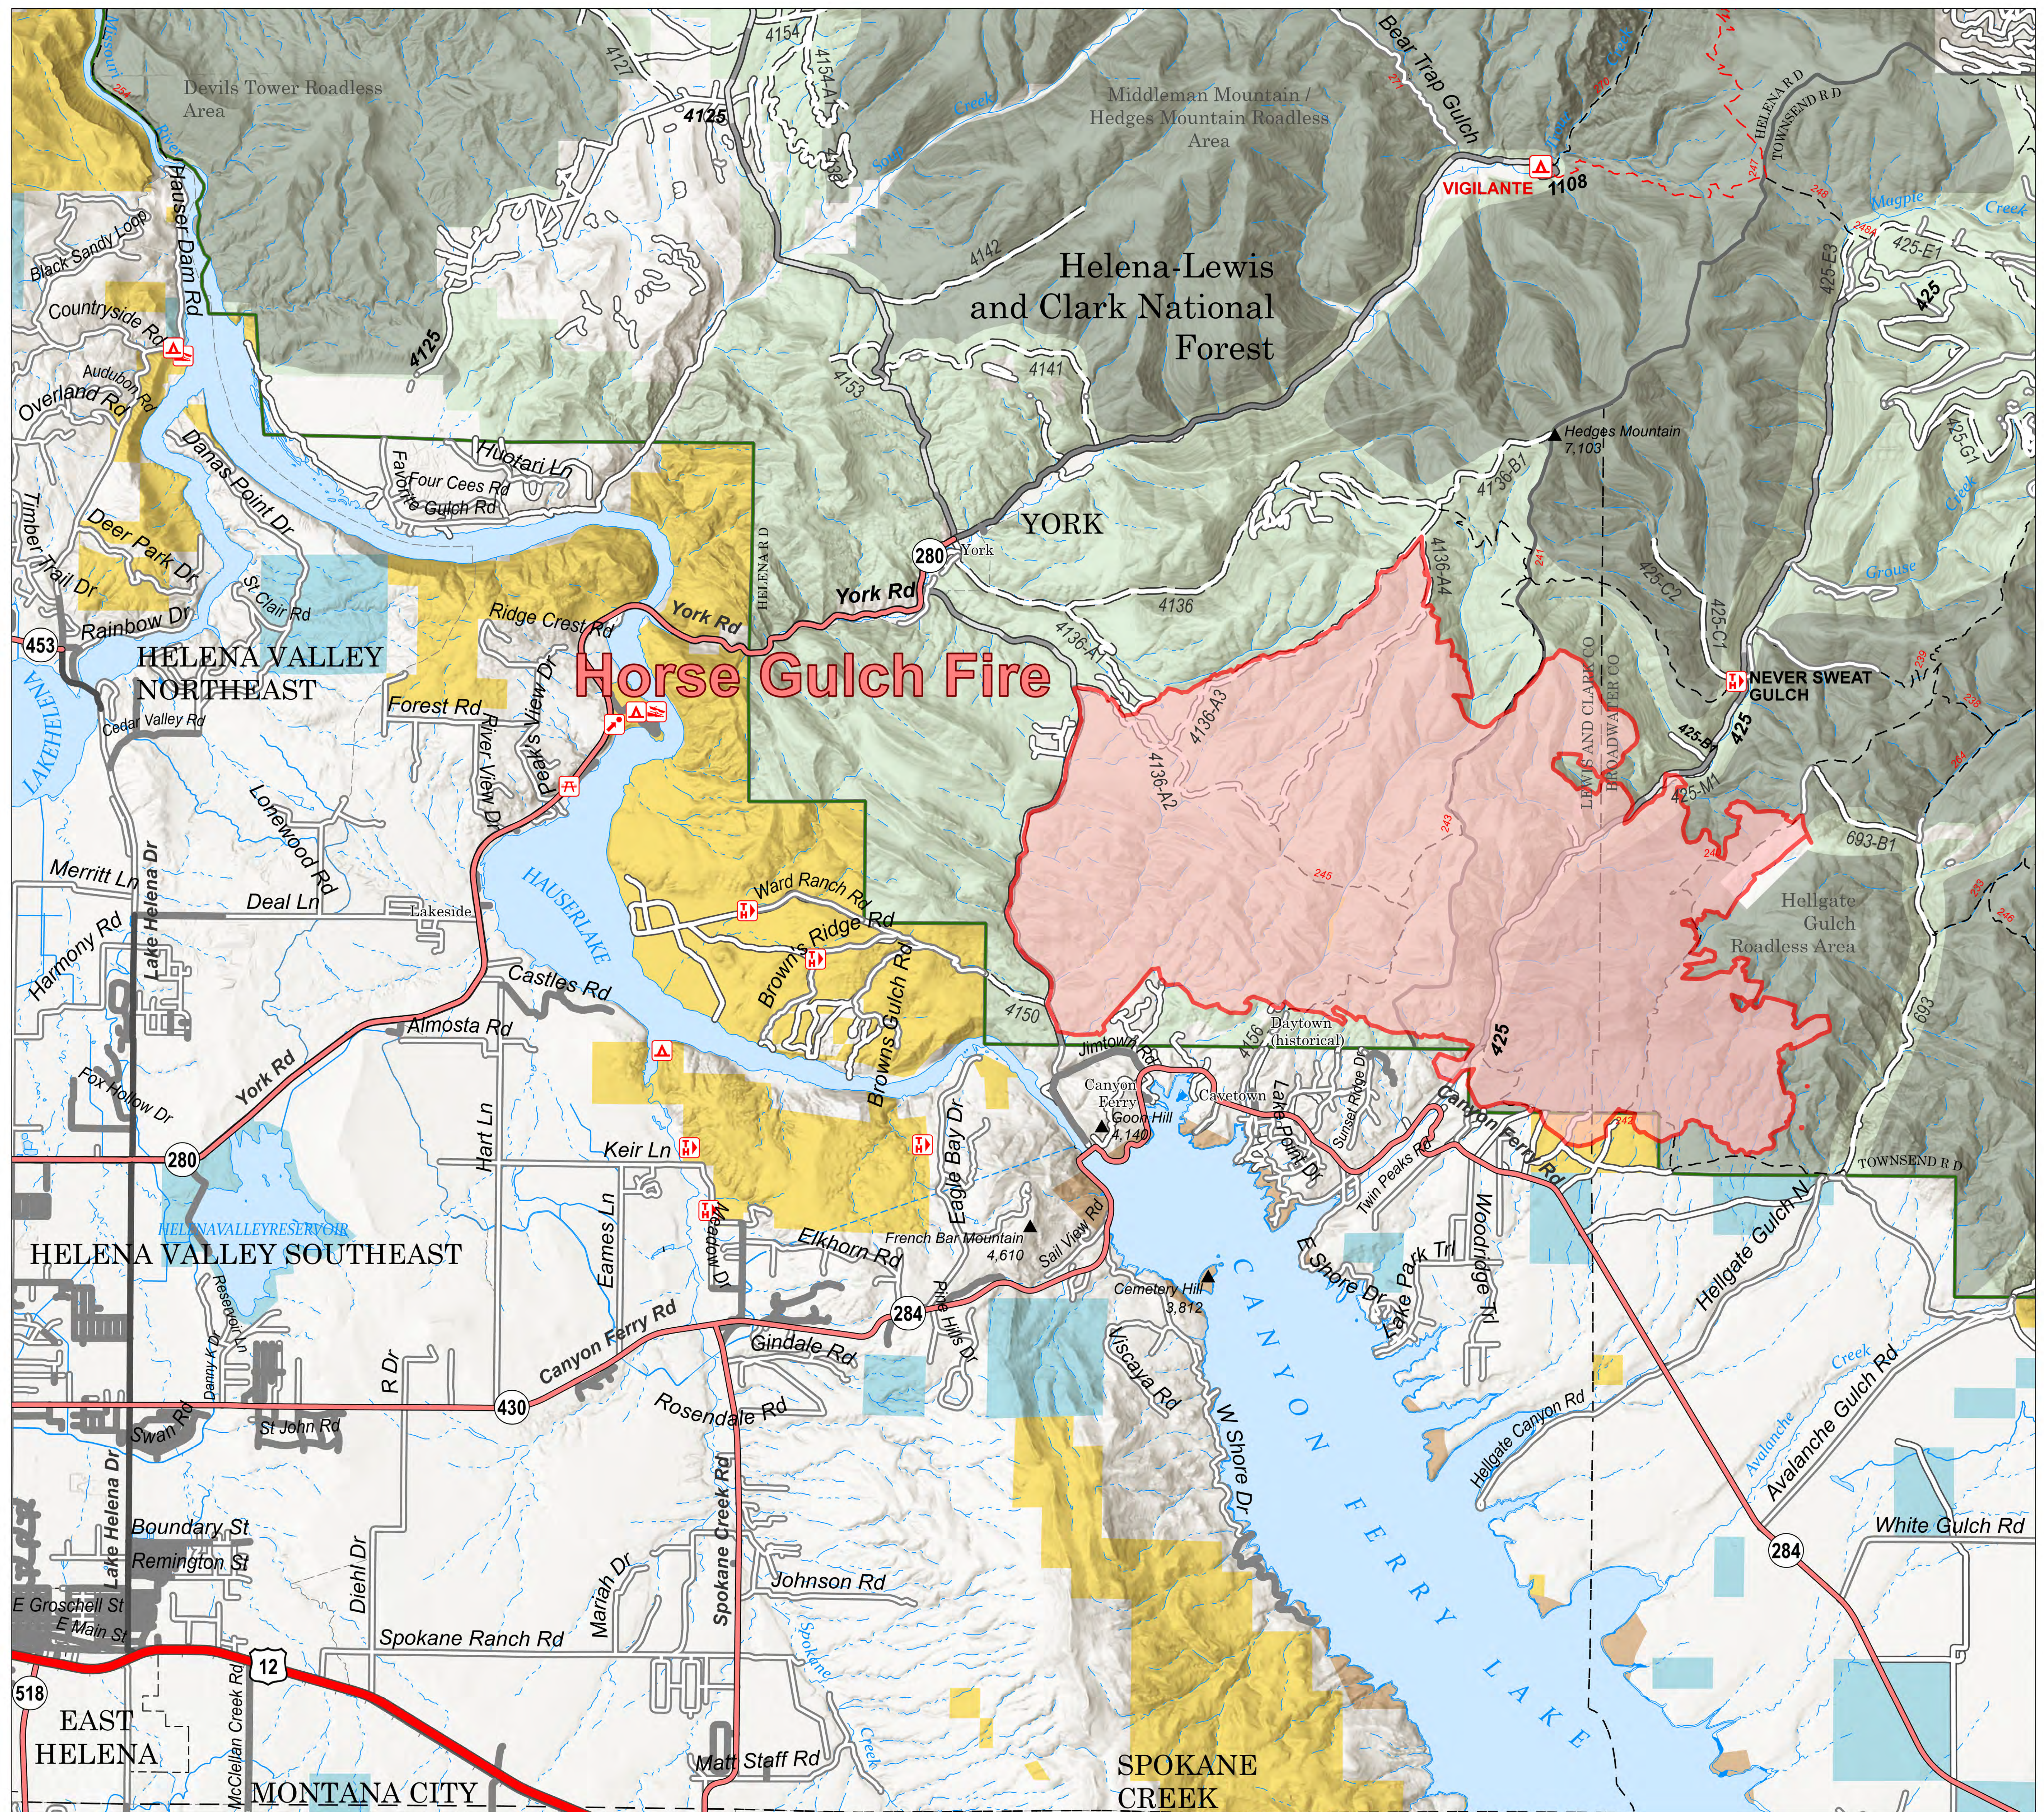

Public Information

Horse Gulch
MTHLF-000367
07/13/2024 Day

11,607 acres at 20240712 2146hrs

- ▬ Wildfire Daily Fire Perimeter
- ▬ Primary Highway
- ▬ Secondary Highway
- ▬ Primary Paved
- ▬ Secondary Paved
- ▬ Primary Dirt
- ▬ Secondary Dirt
- ▬ Paved
- ▬ Gravel Road
- ▬ Dirt Road
- ▬ Unimproved Road
- ▬ USFS Roadless Areas
- ▬ Forest Service Land
- ▬ Bureau of Land Management Lands
- ▬ Other Federal Government Lands
- ▬ State Lands

1:28,000 | RIST 2024 | 7/13/2024 0610
Acres from IAA
North American 1983 Datum, Lat/Long Grid