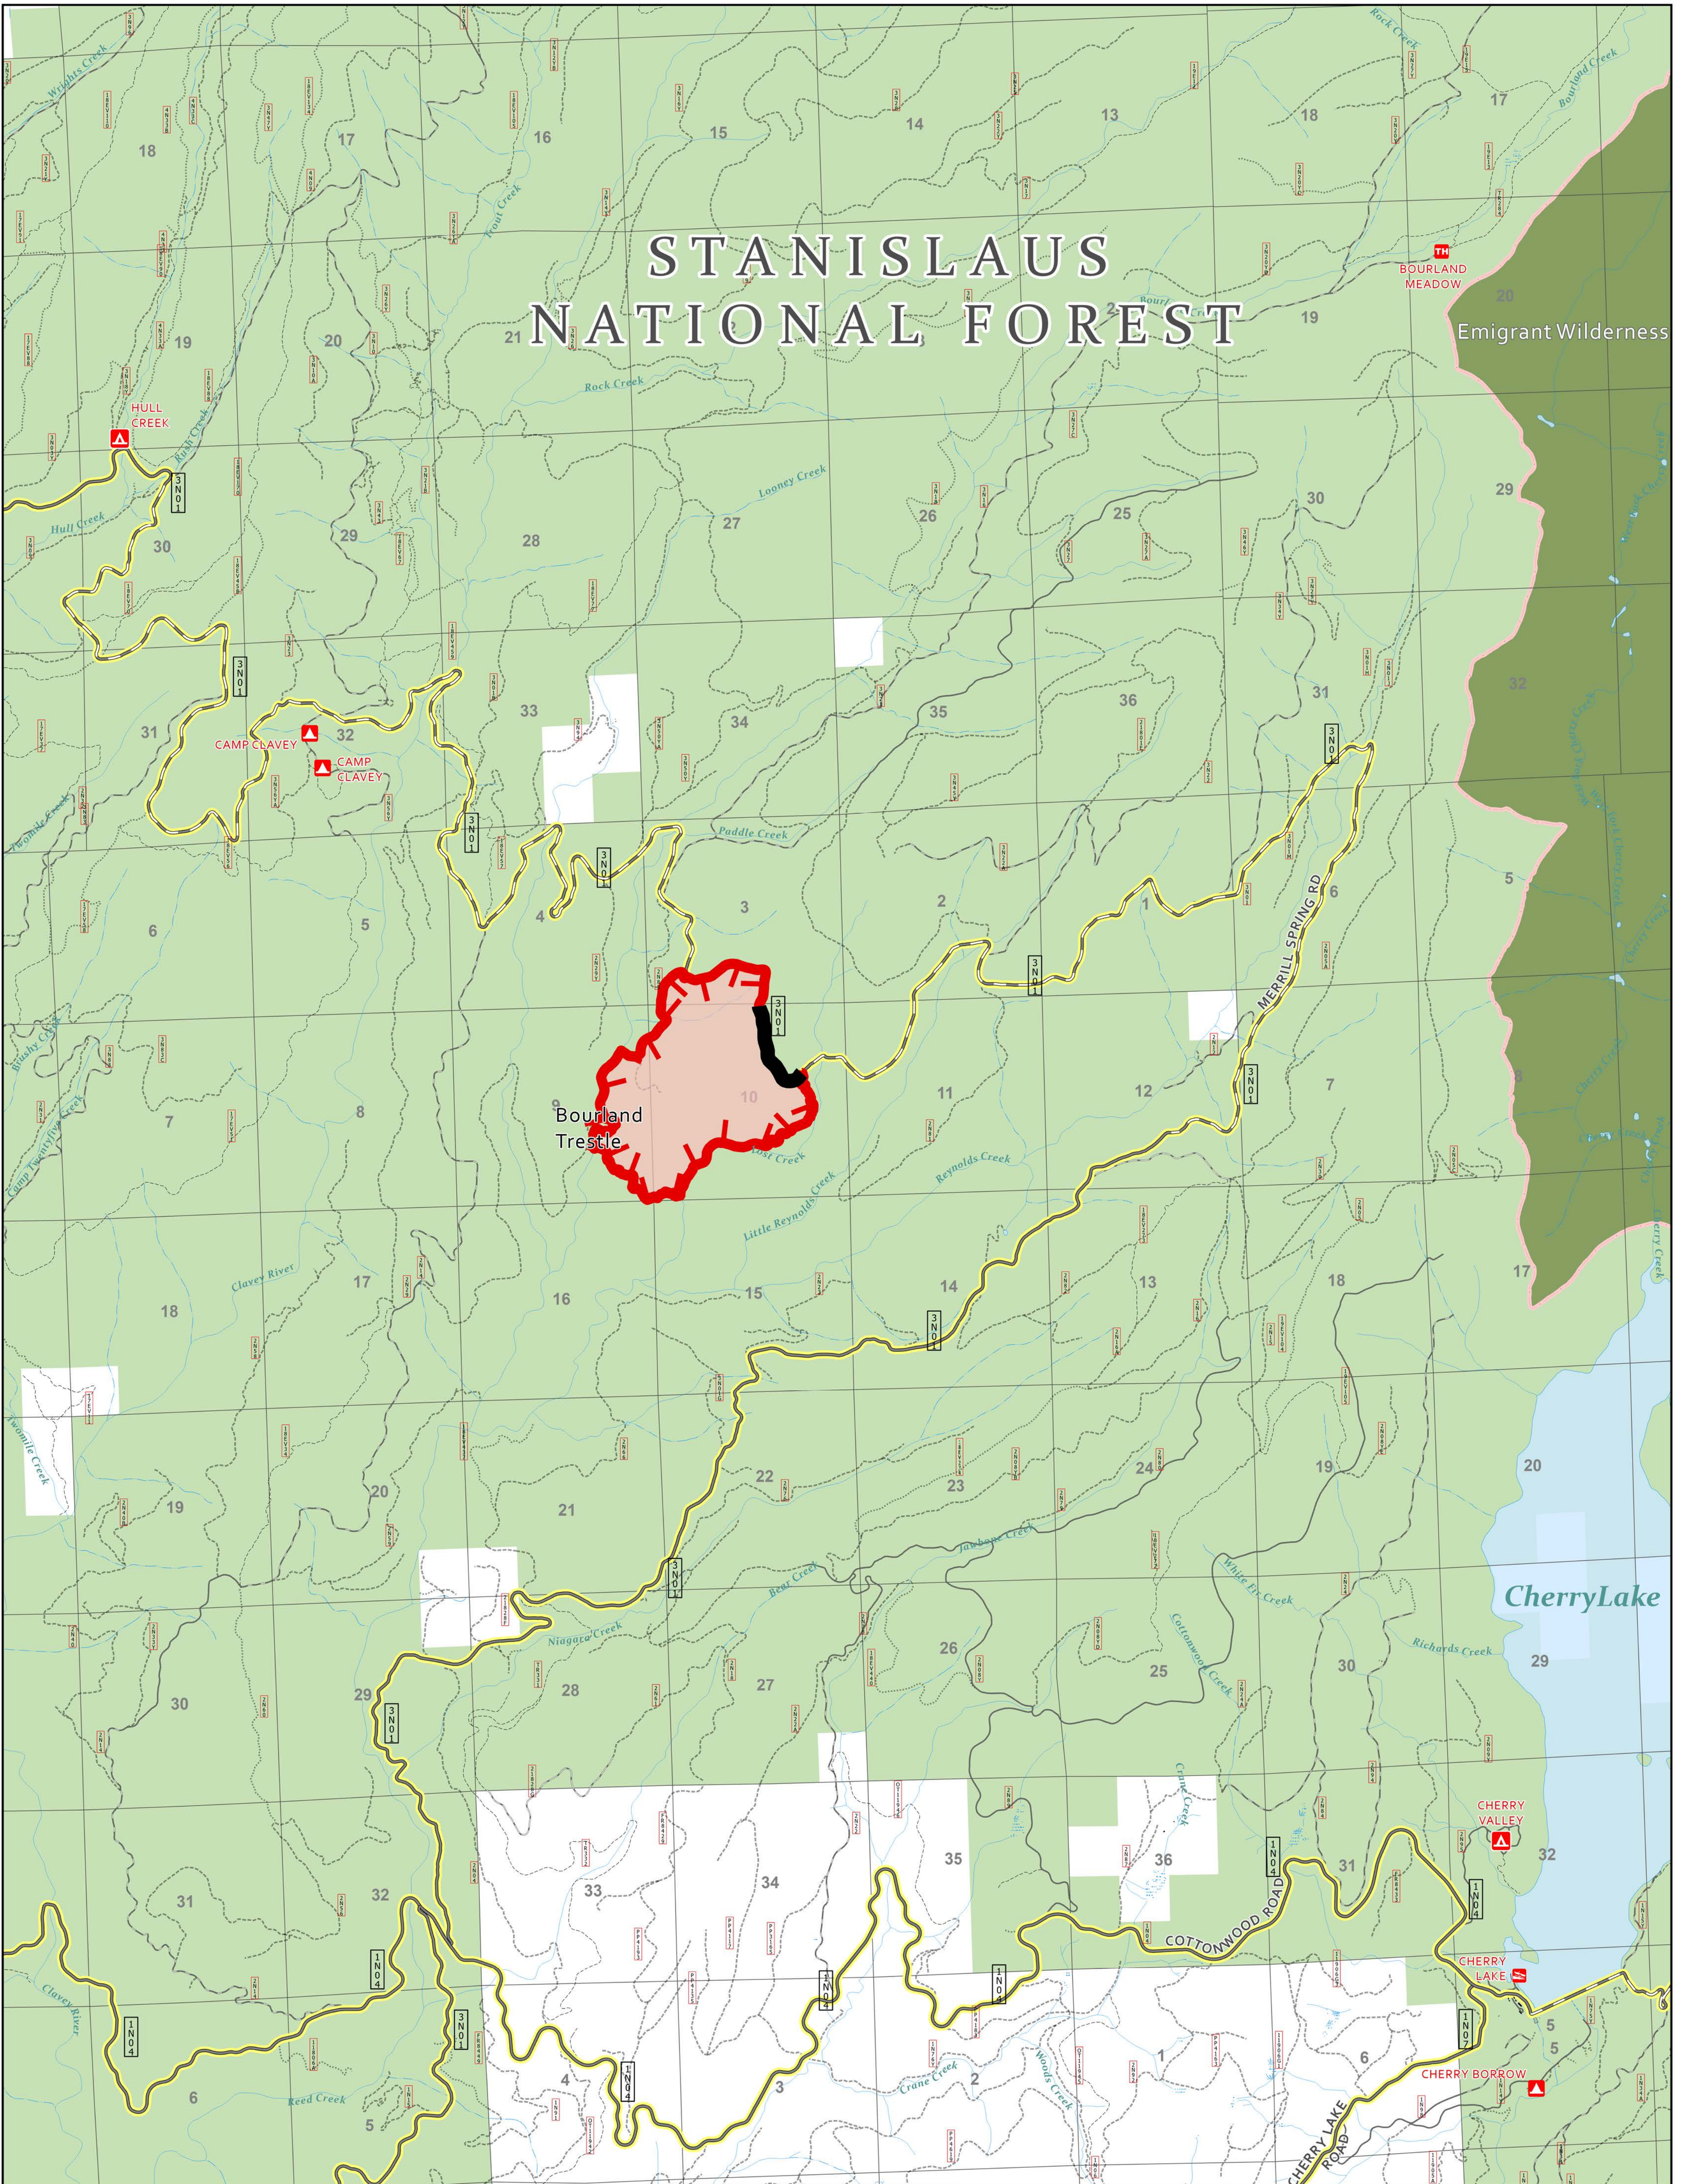

STANISLAUS NATIONAL FOREST

PUBLIC INFORMATION

SHEERING
CA-STF-001060
7/7/2024 Day

494 acres at 7/6/2024 @ 1000

-  Contained
-  Uncontained
-  Forest Service

-  Wildfire Perimeter
-  Main Transportation Routes

1:24,000 | 7/6/2024 2052
Acres from IR and GPS
North American 1983 Datum, Lat/Long Grid