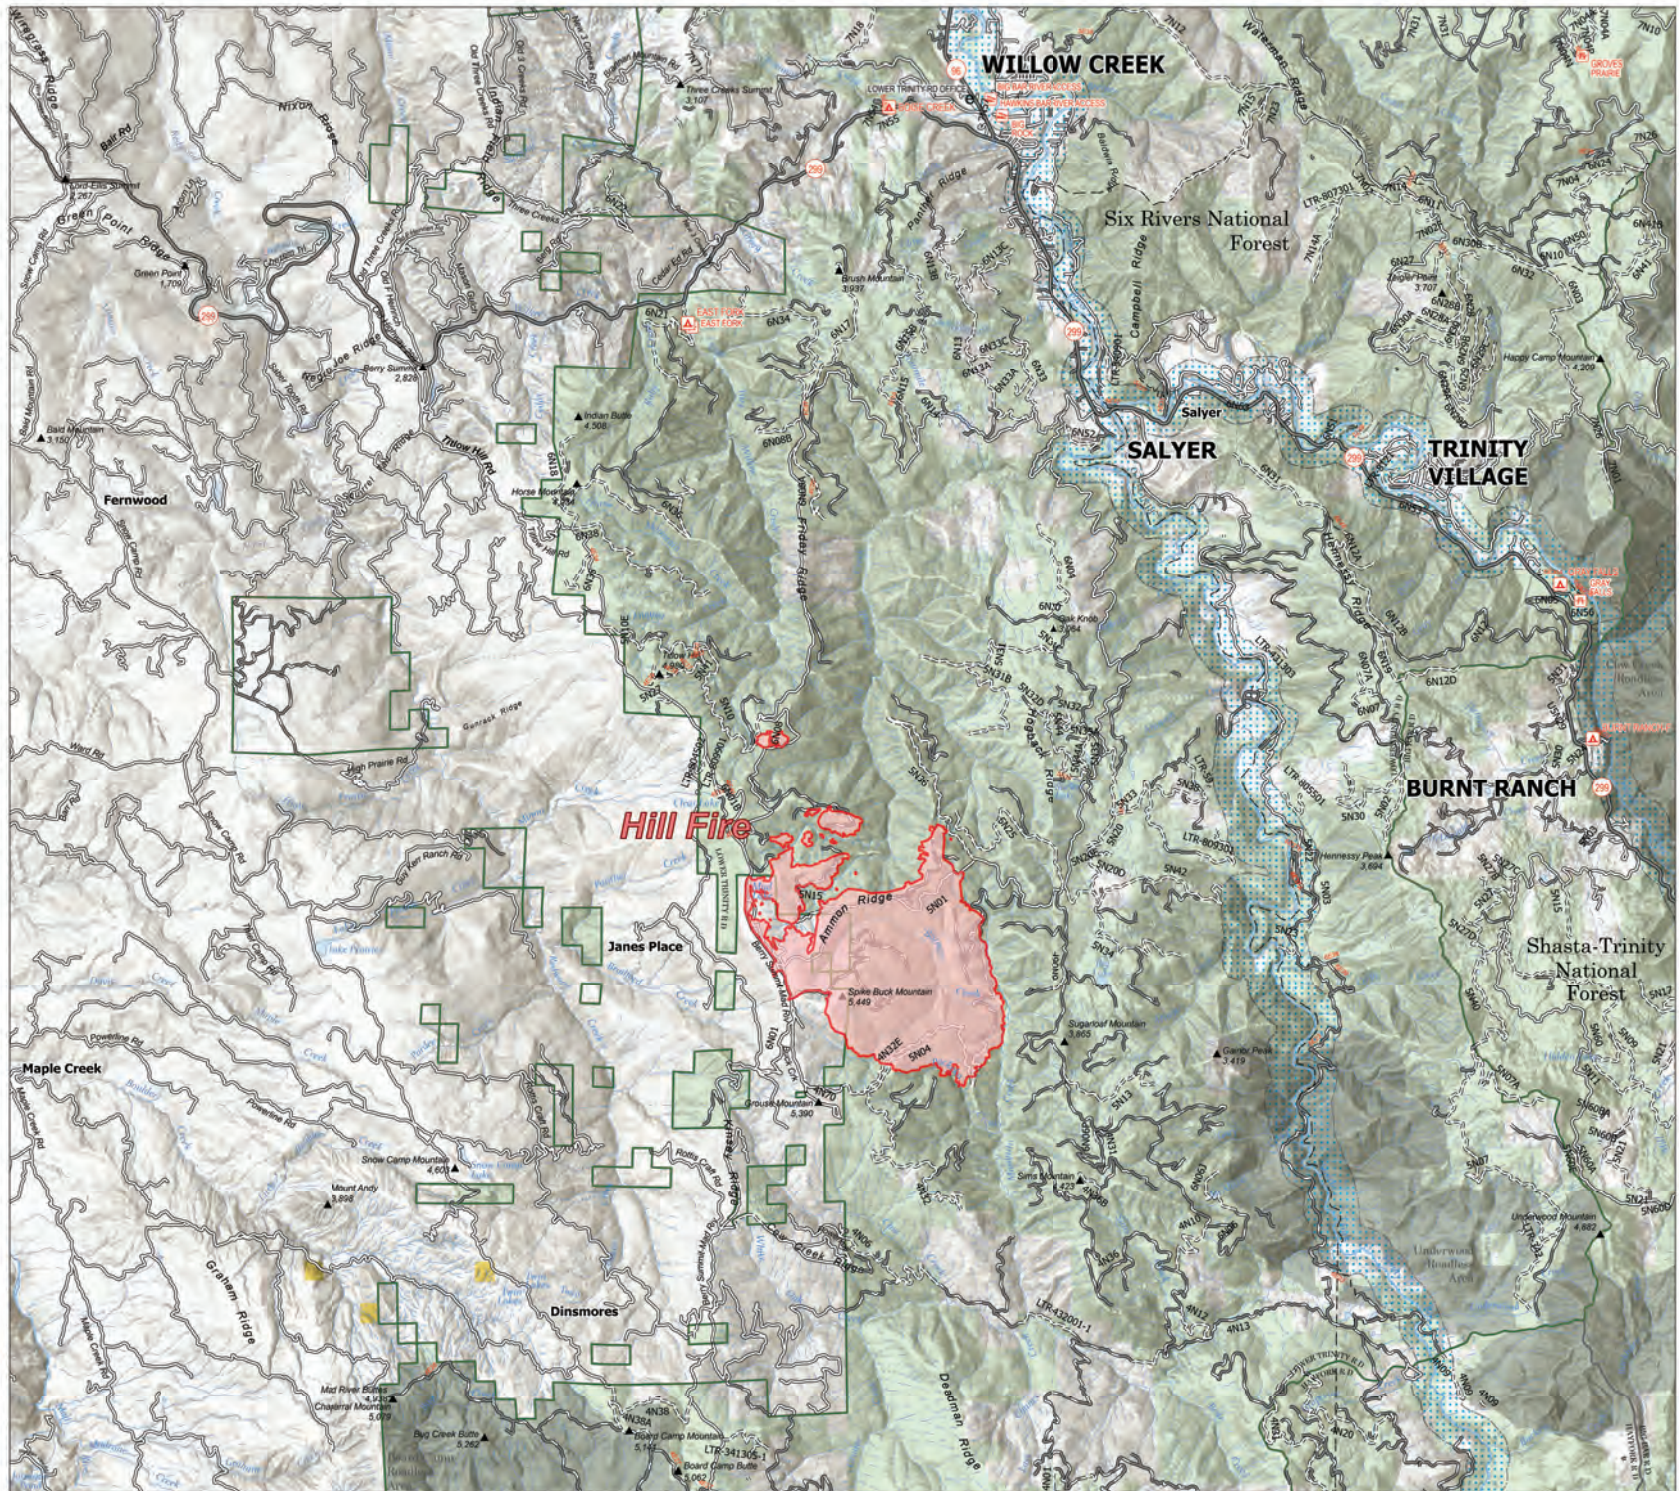

Public Information

Hill
CASRF-000586
07/18/2024 Day

4,033 acres at 20240717 2145hrs

- Wildfire Daily Fire Perimeter
- Secondary Highway
- Road
- Road, Paved
- Road, Dirt/Gravel
- Road, Paved
- Road, Dirt/Gravel
- Road, high clearance
- USFS Roadless Areas
- Forest Service Land
- Bureau of Land Management Lands
- State Lands

0 1 2 3
Miles